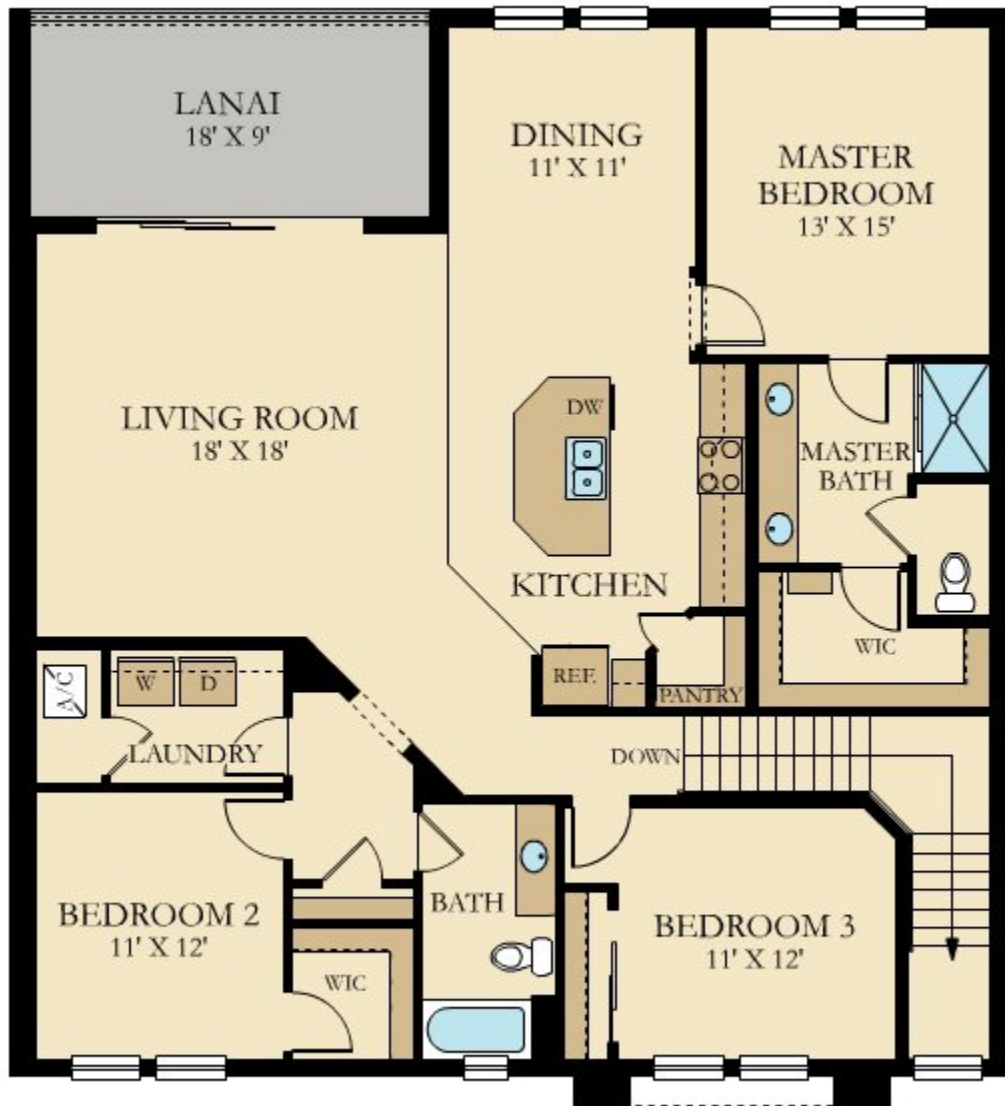

FIRST FLOOR

SECOND FLOOR