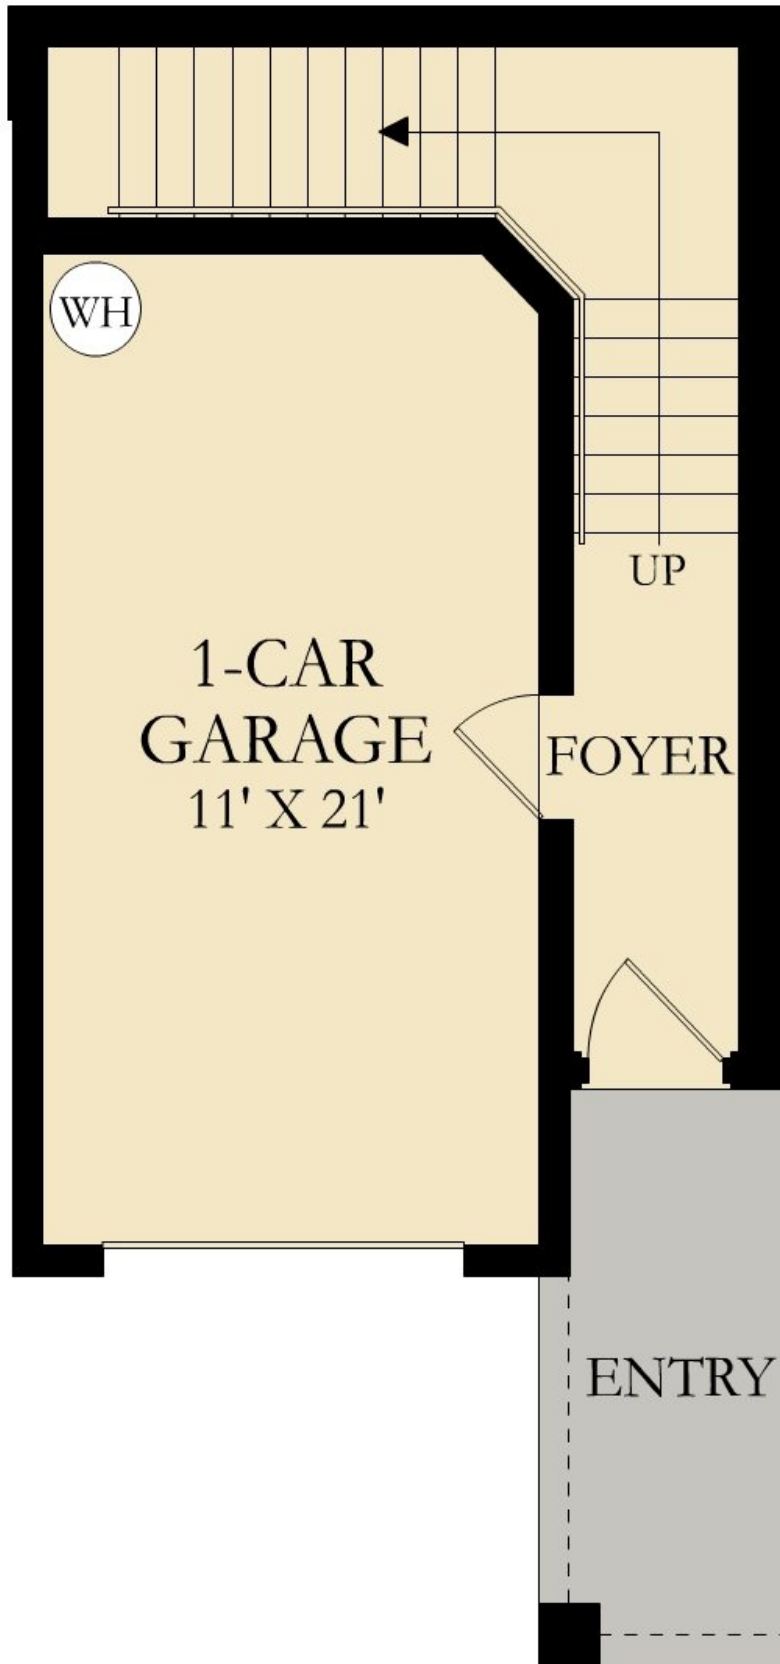

# CASERTA

SQUARE FOOTAGE: **1,831**

---

BEDROOMS: **2**

---

BATHROOMS: **2**

---

GARAGE: **1**

# FIRST FLOOR

# SECOND FLOOR