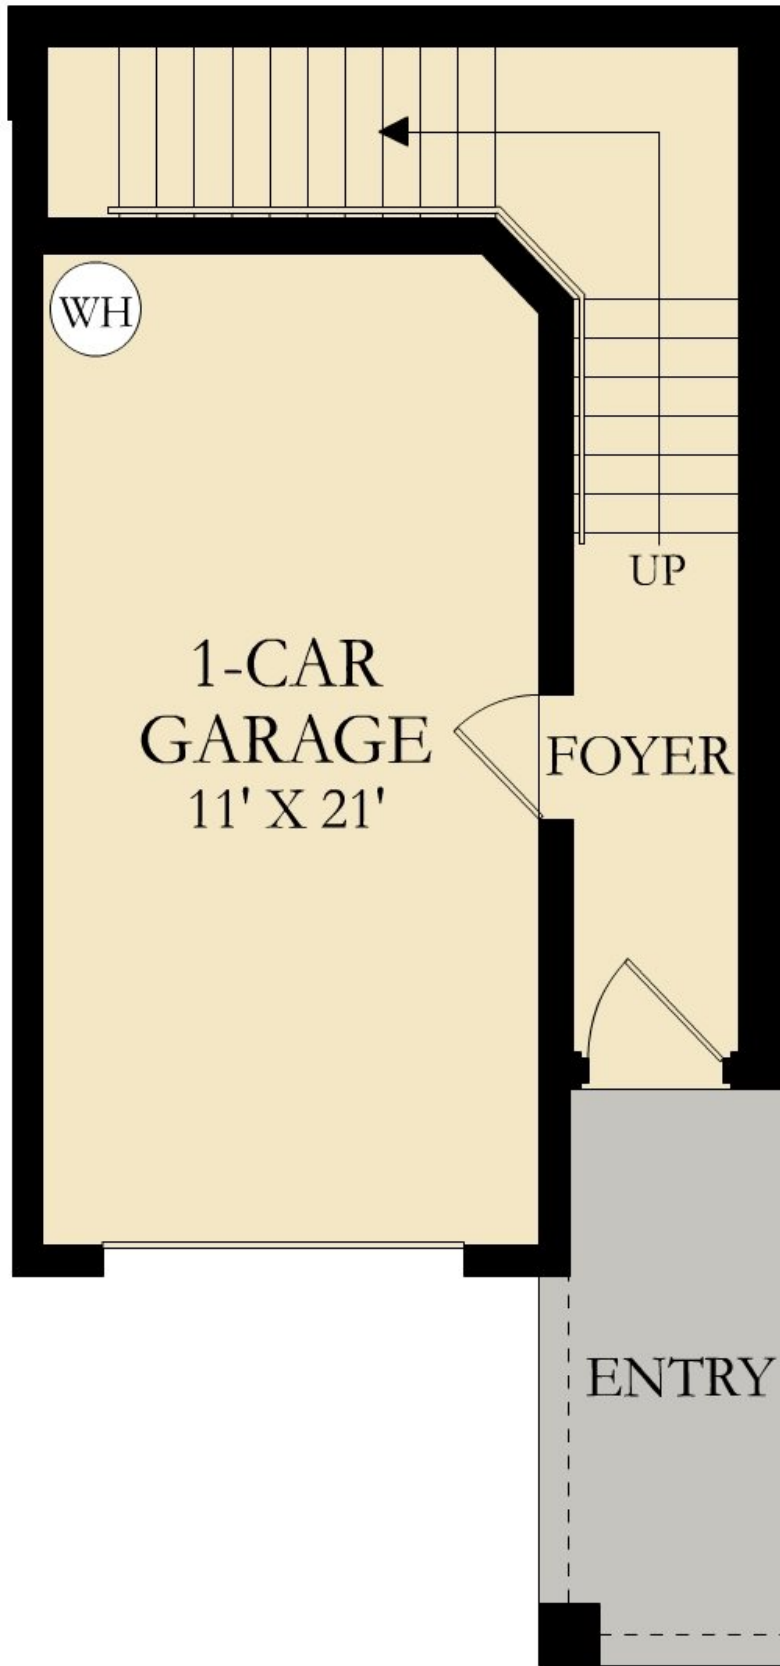

SECOND FLOOR

FIRST FLOOR