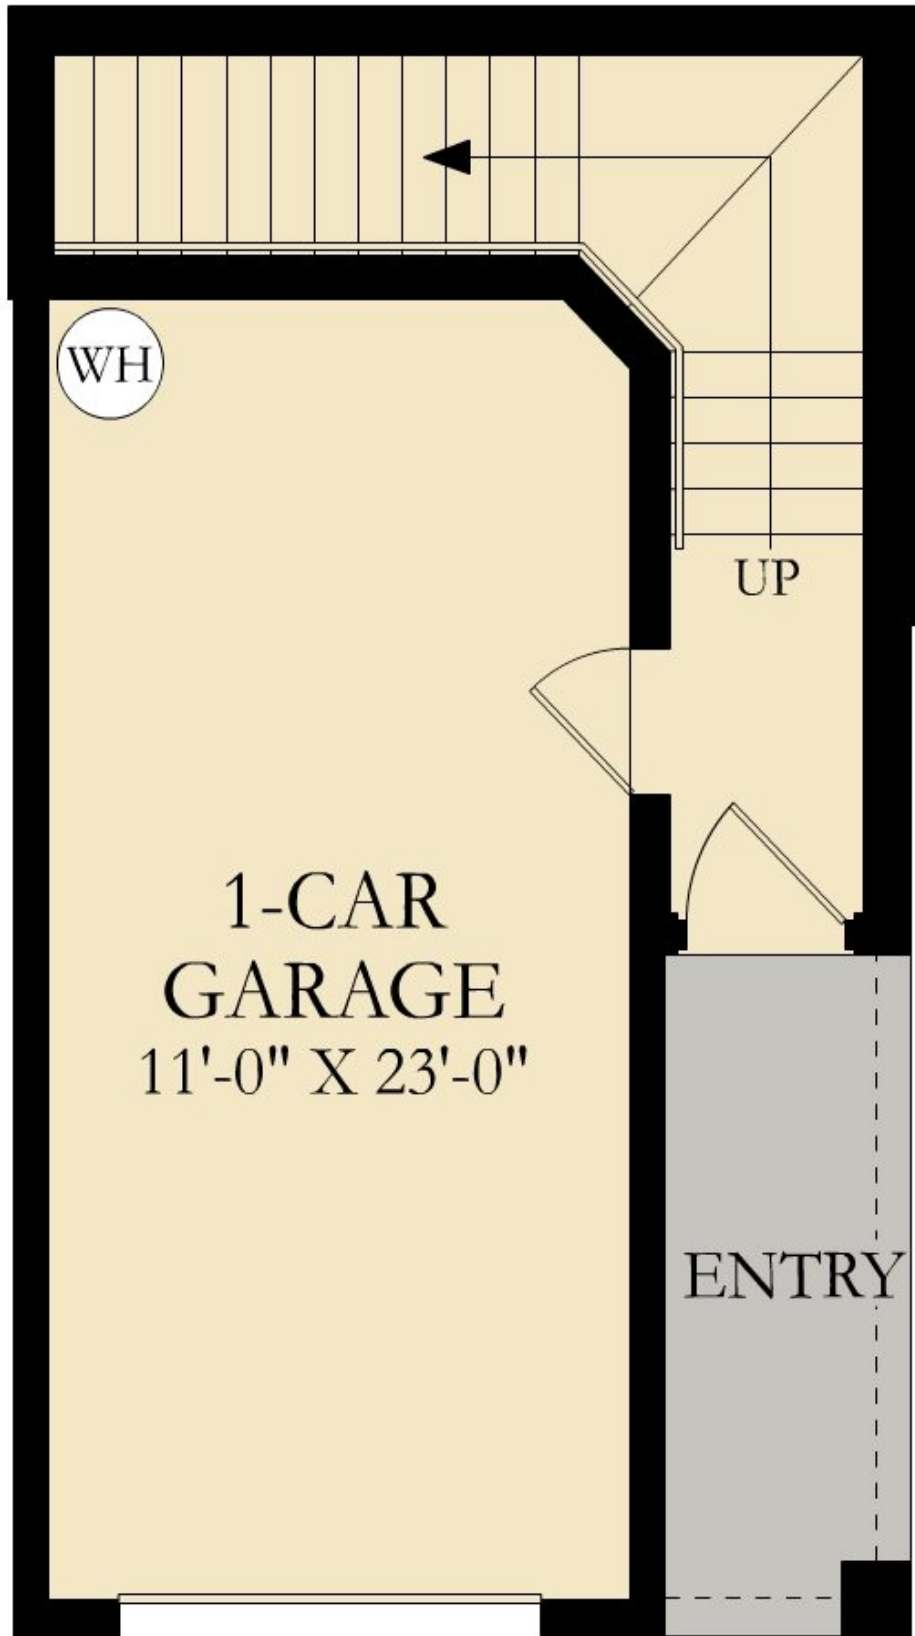

SECOND FLOOR

FIRST FLOOR