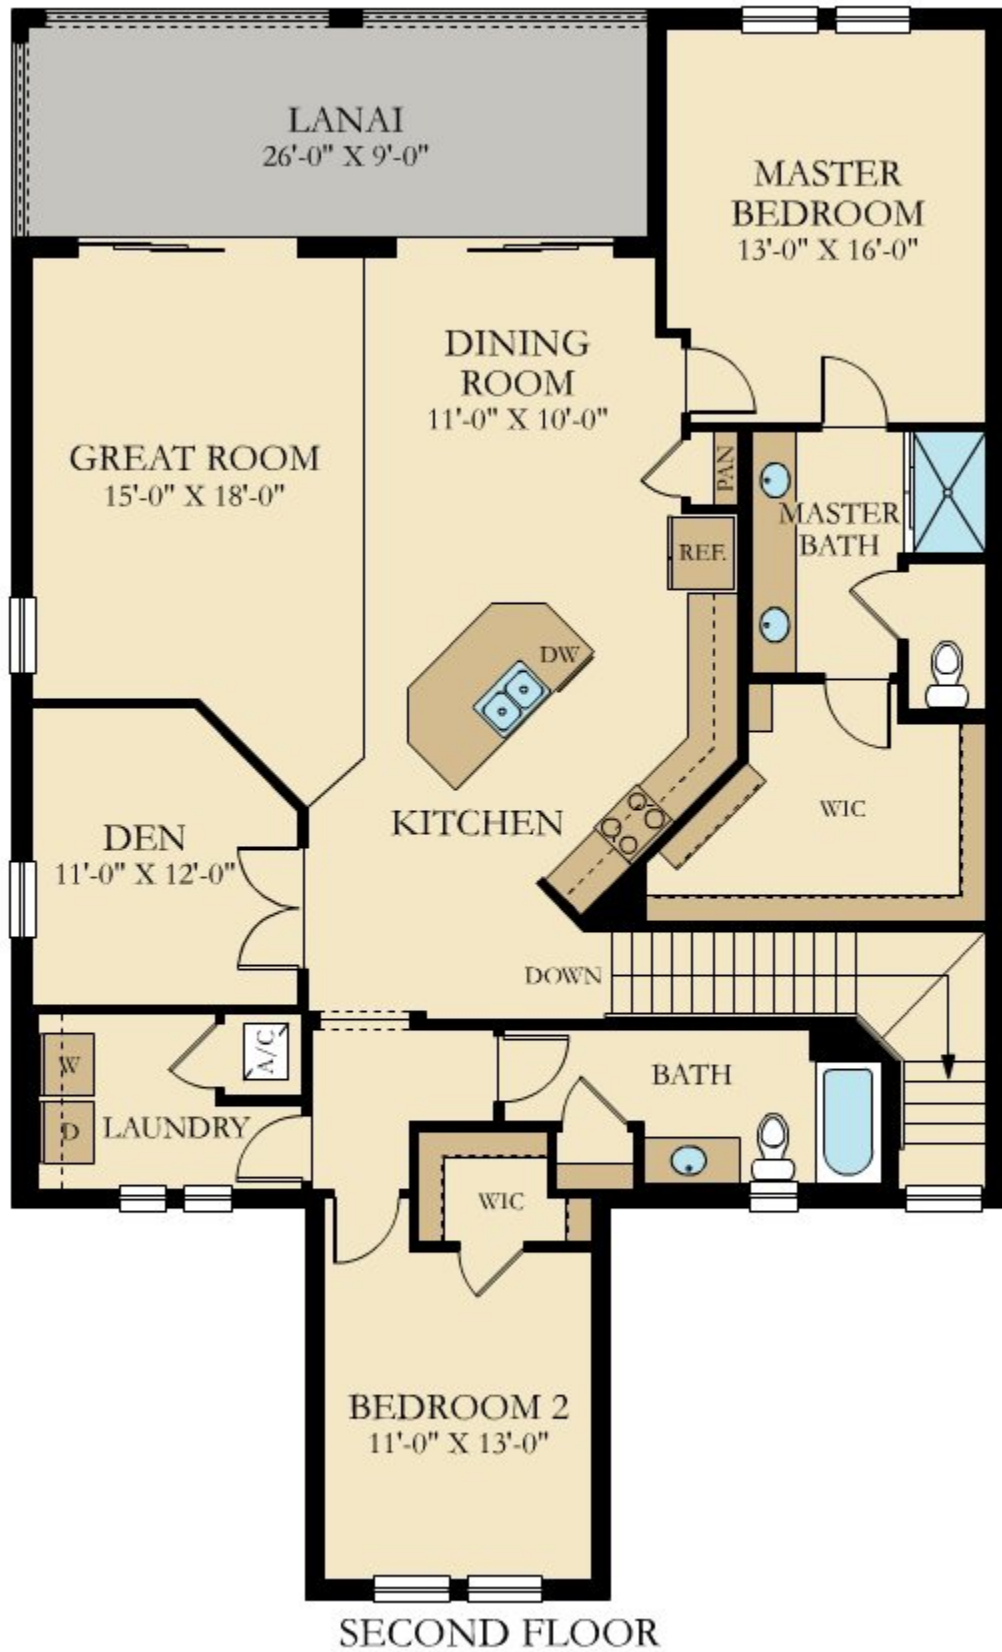

FIRST FLOOR

SECOND FLOOR