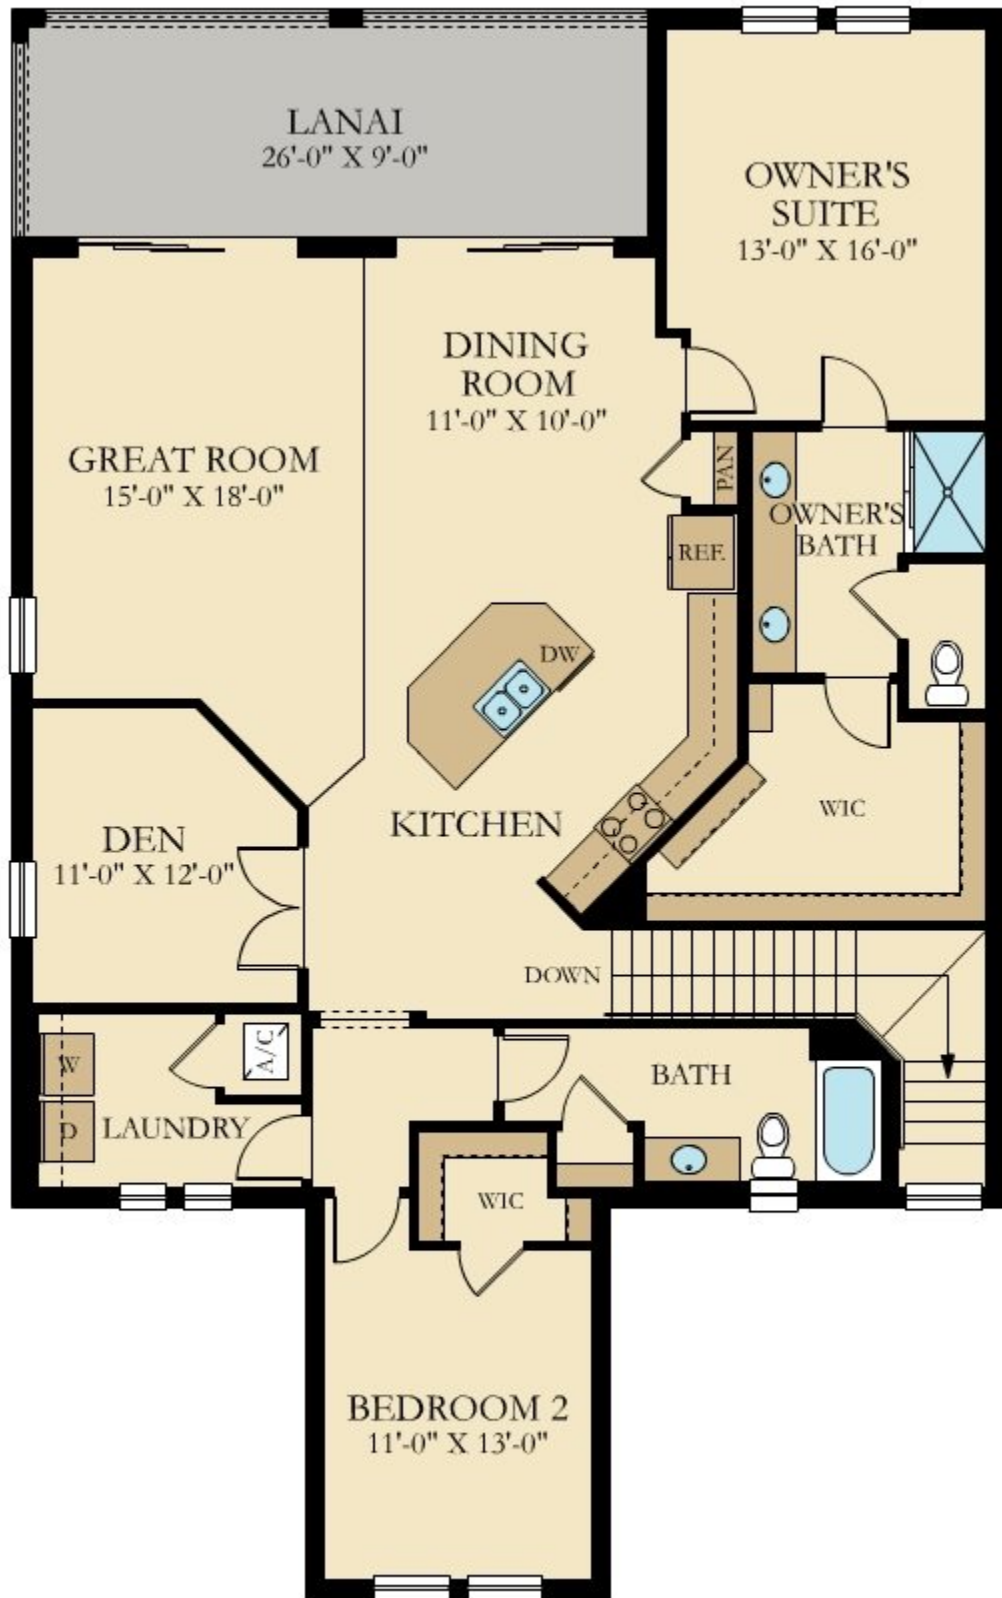

FIRST FLOOR

SECOND FLOOR