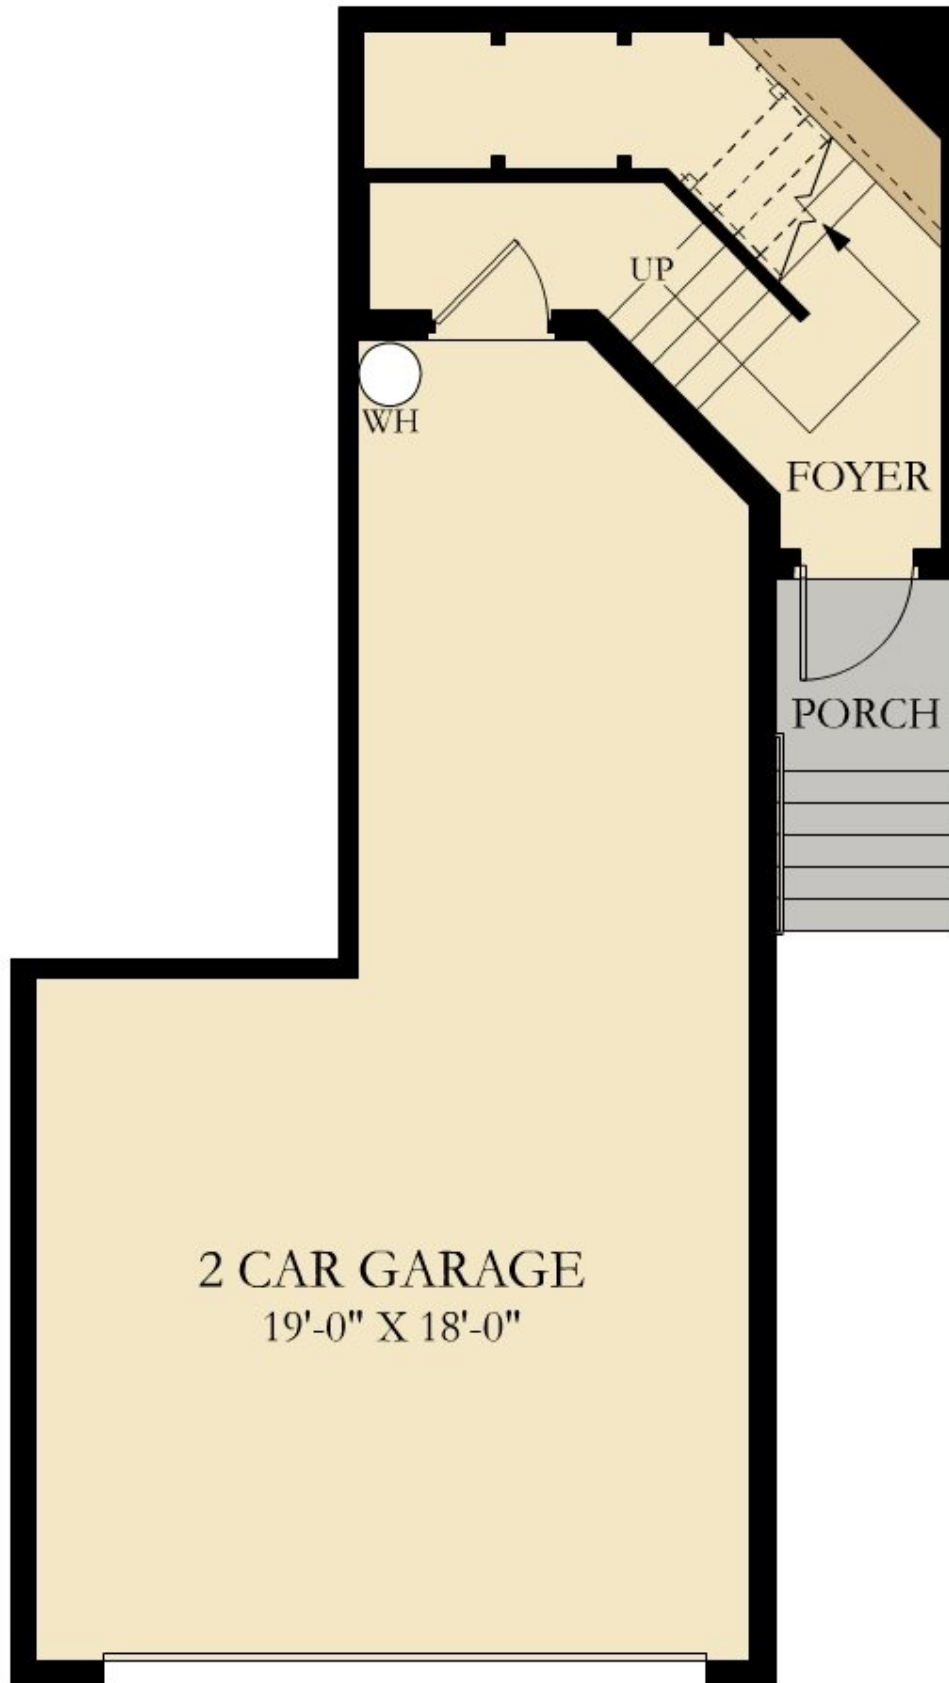

FIRST FLOOR

FIRST FLOOR