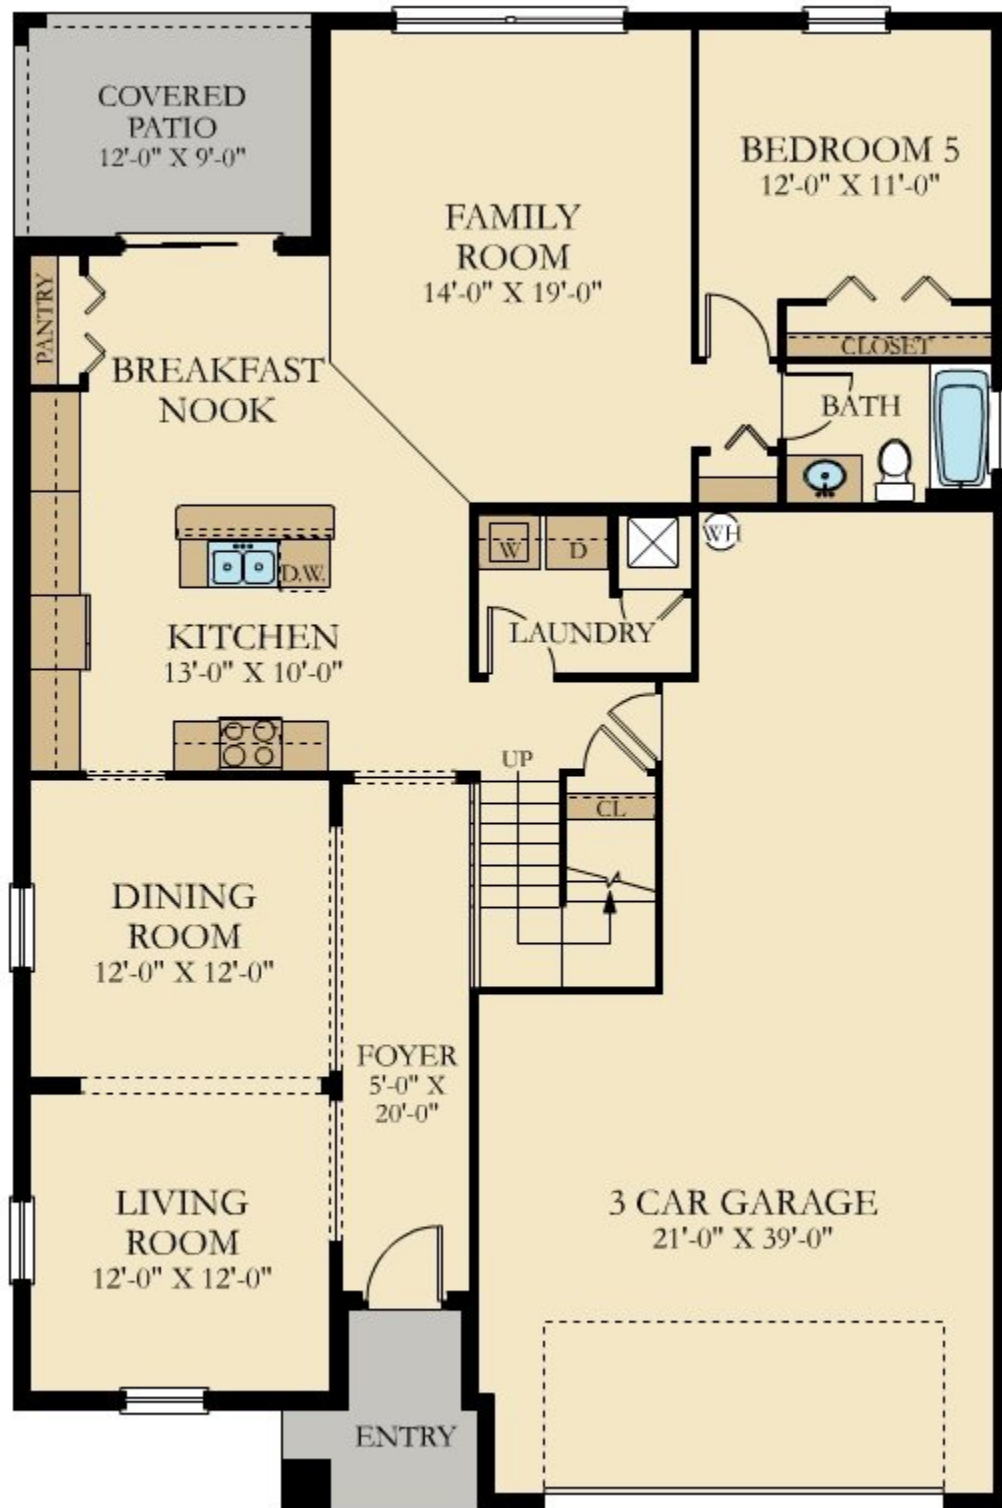

FIRST FLOOR

FIRST FLOOR