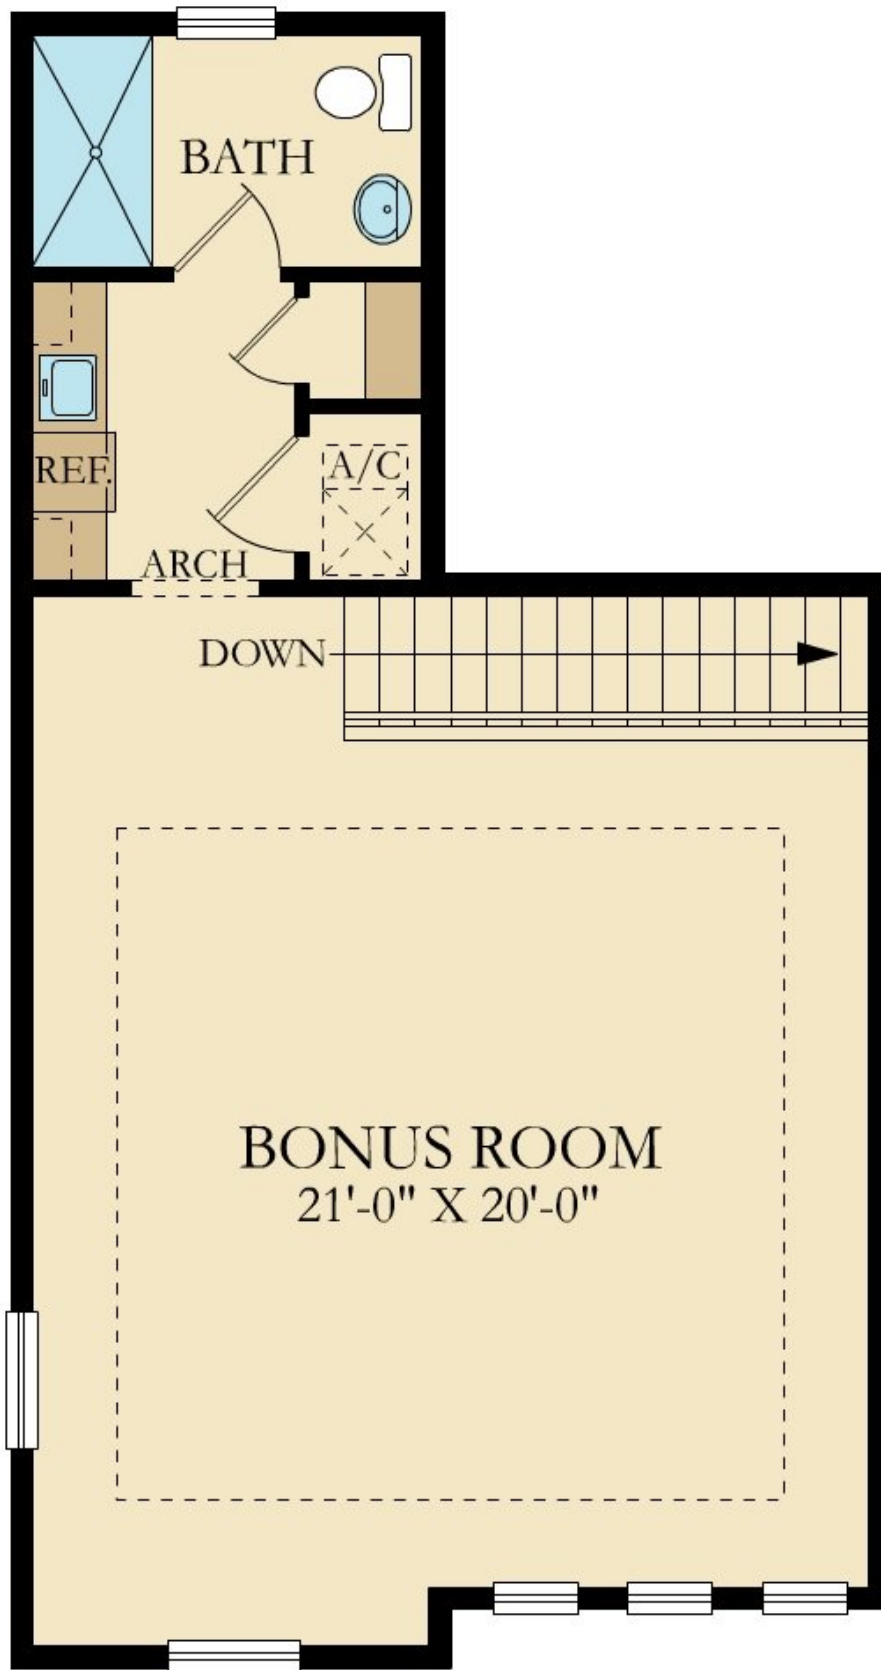

# CATALINA

SQUARE FOOTAGE: **2,805**

---

BEDROOMS: **3**

---

BATHROOMS: **4**

---

GARAGE: **2**

# FIRST FLOOR

FIRST FLOOR

# SECOND FLOOR