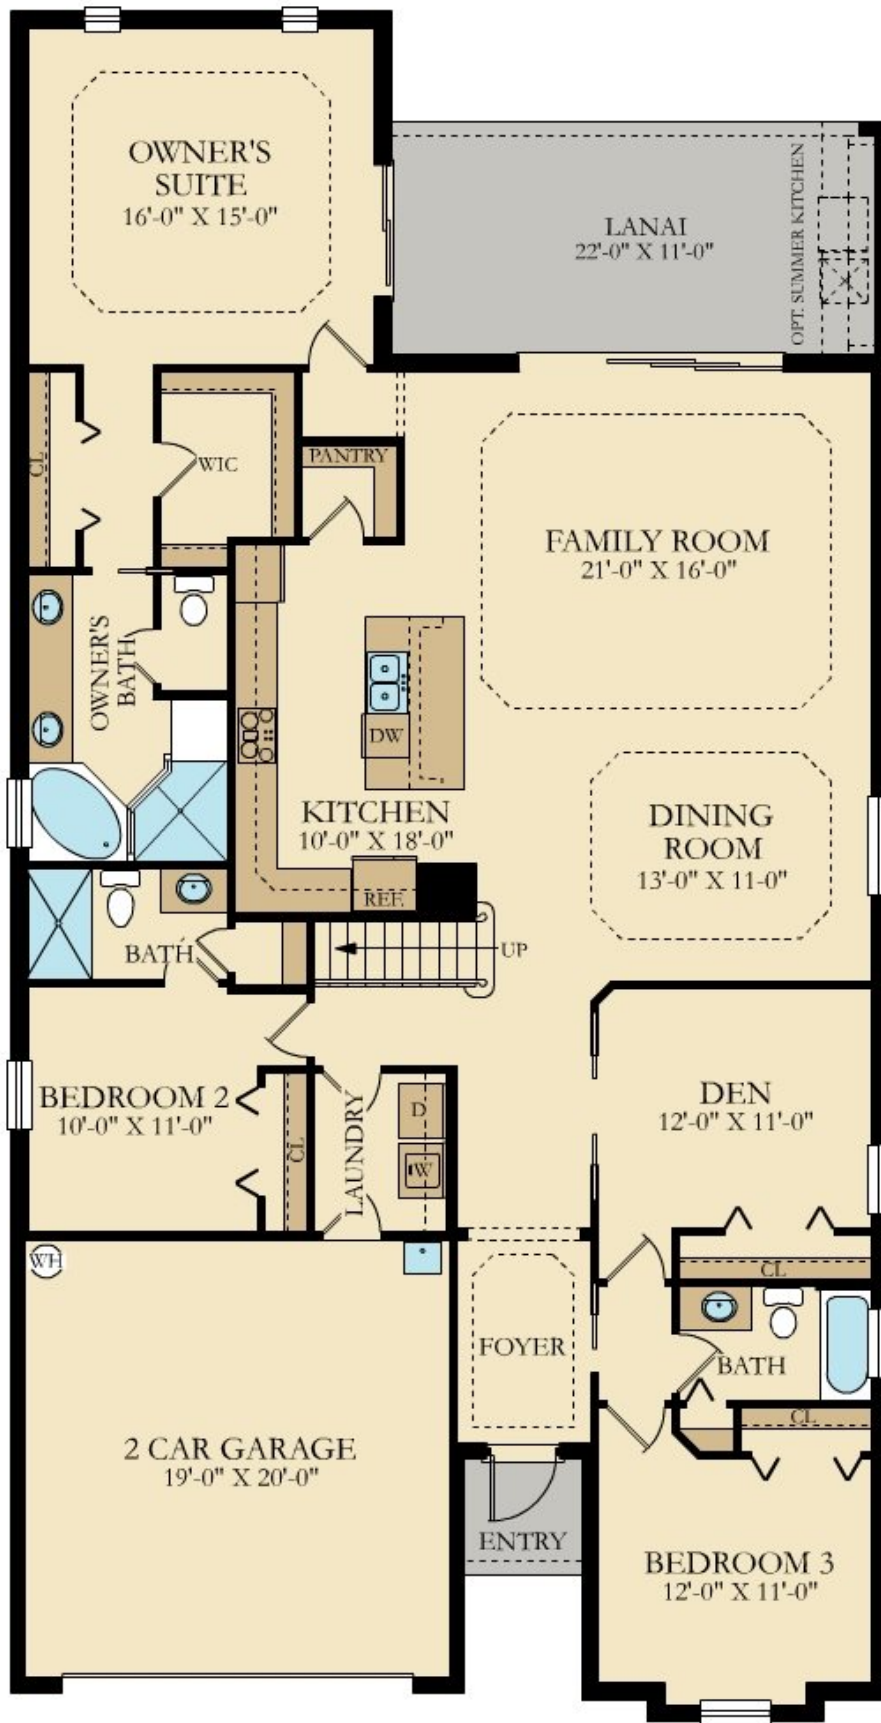

# CATALINA

SQUARE FOOTAGE: **2,805**

---

BEDROOMS: **3**

---

BATHROOMS: **4**

---

GARAGE: **2**

# FIRST FLOOR

FIRST FLOOR

# SECOND FLOOR