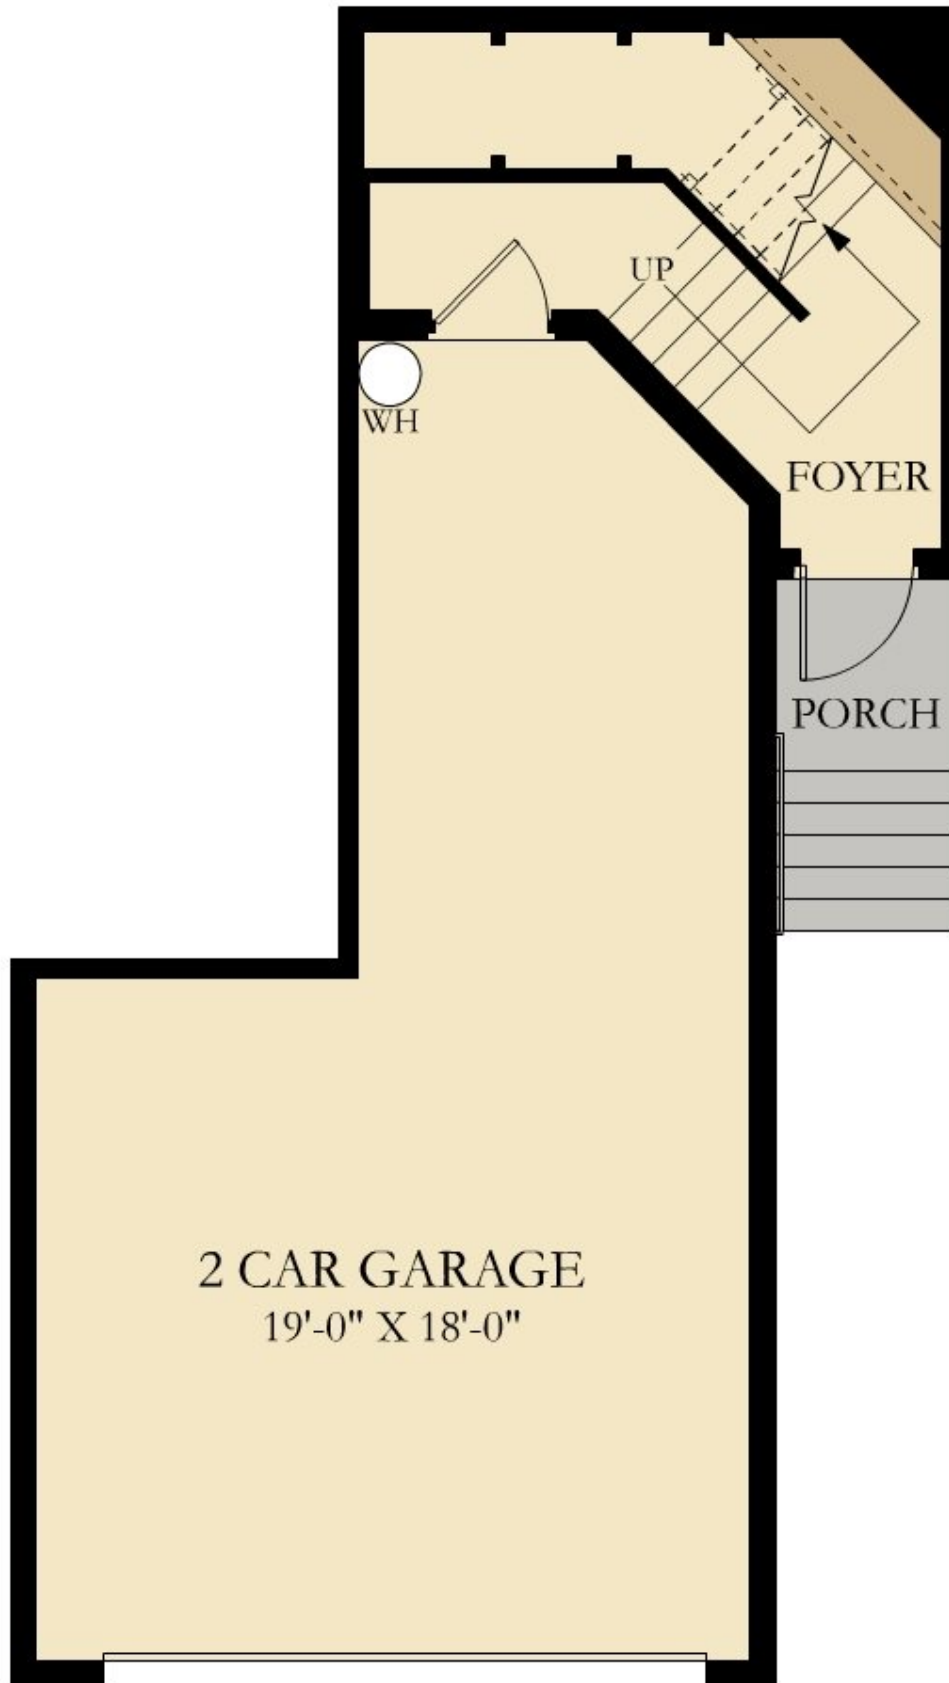

LAKEWOOD NATIONAL: COACH HOMES

BAY CREEK

SQUARE FOOTAGE: **2,110**

BEDROOMS: **3**

BATHROOMS: **2**

GARAGE: **2**

STORIES: **2**

PRICE FROM: **\$339,999**

Call Now: **(888)214-1527**

Address: **5720 Palmer Cir #102, Lakewood Ranch FL 34211**

FIRST FLOOR

FIRST FLOOR

SECOND FLOOR

SECOND FLOOR