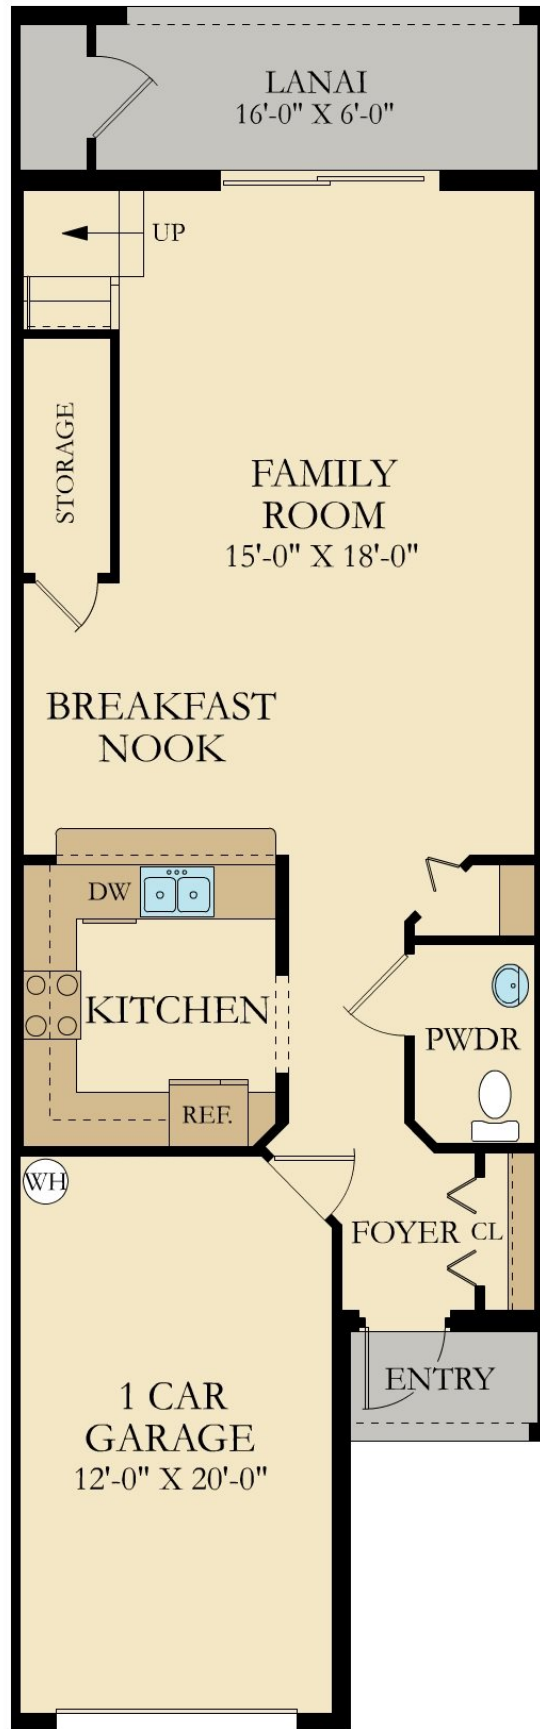

3 FLOOR

FIRST FLOOR