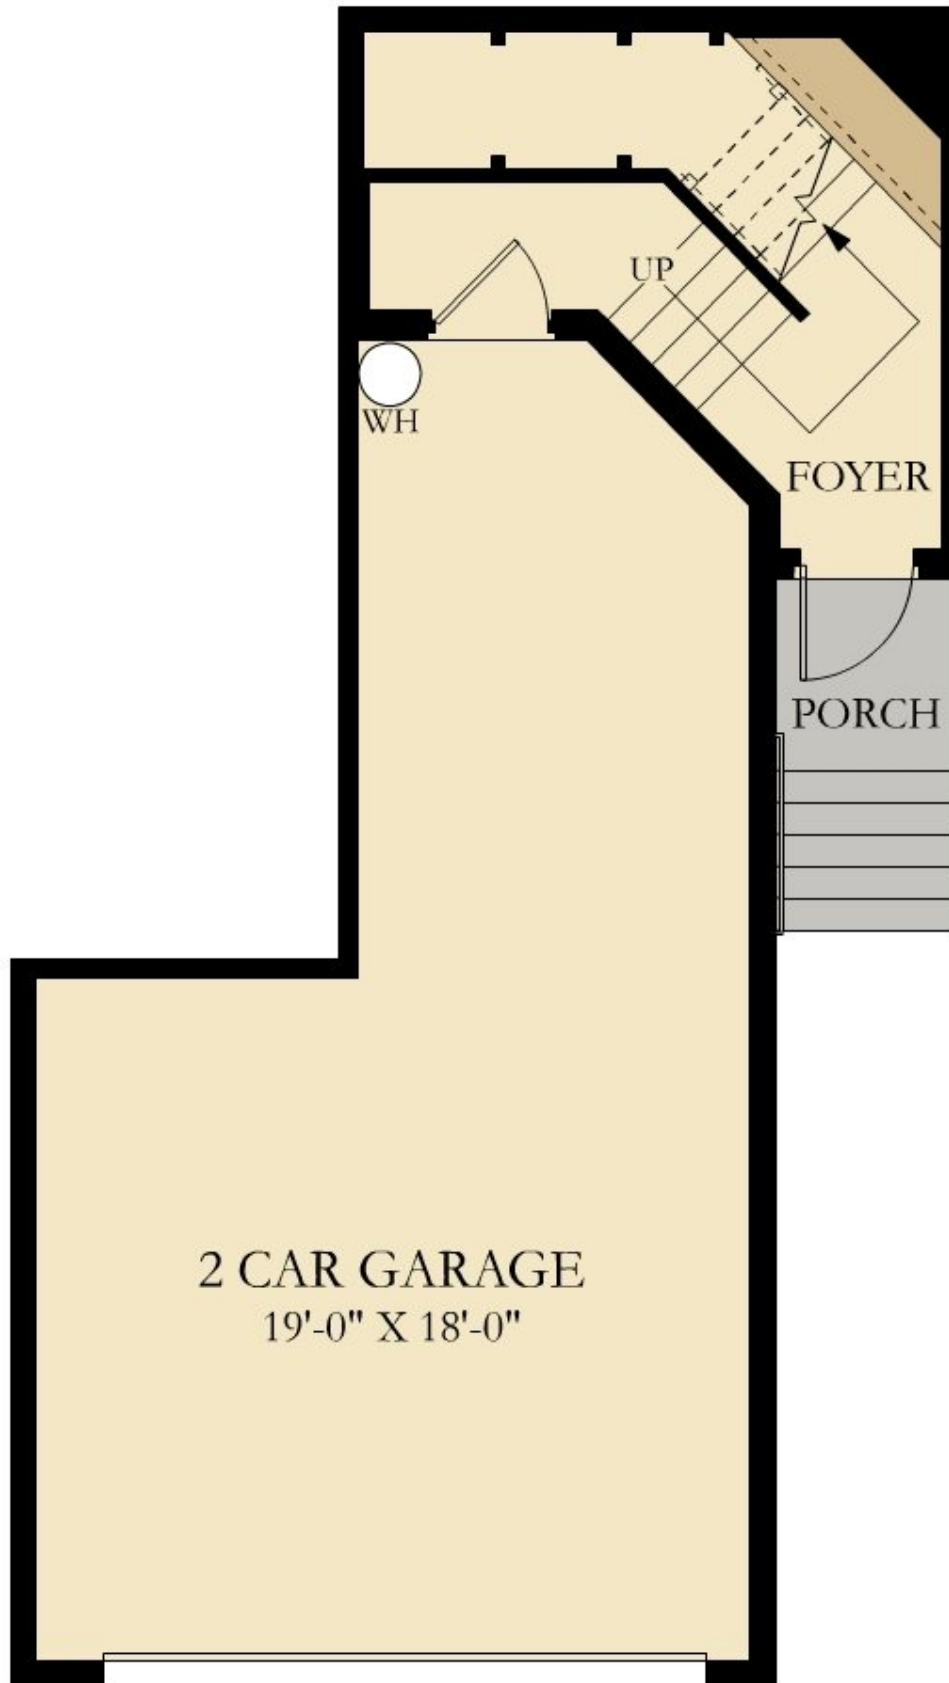

FIRST FLOOR

FIRST FLOOR