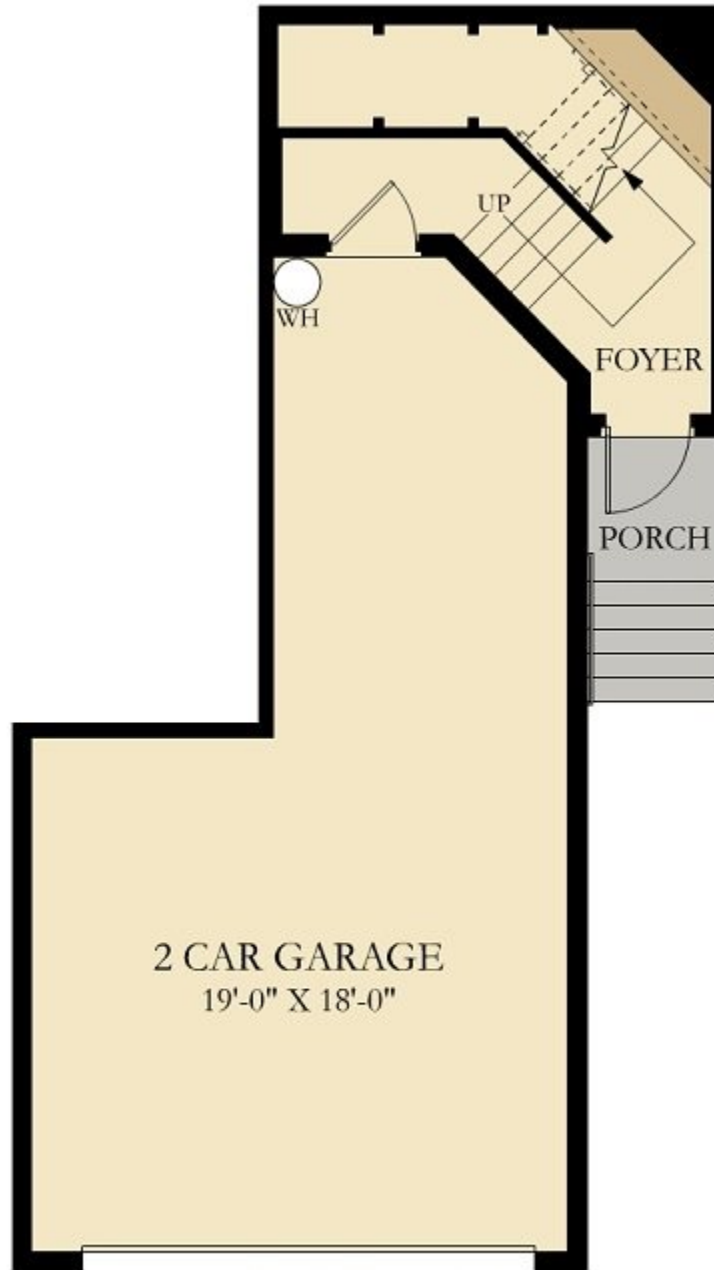

FIRST FLOOR

FIRST FLOOR