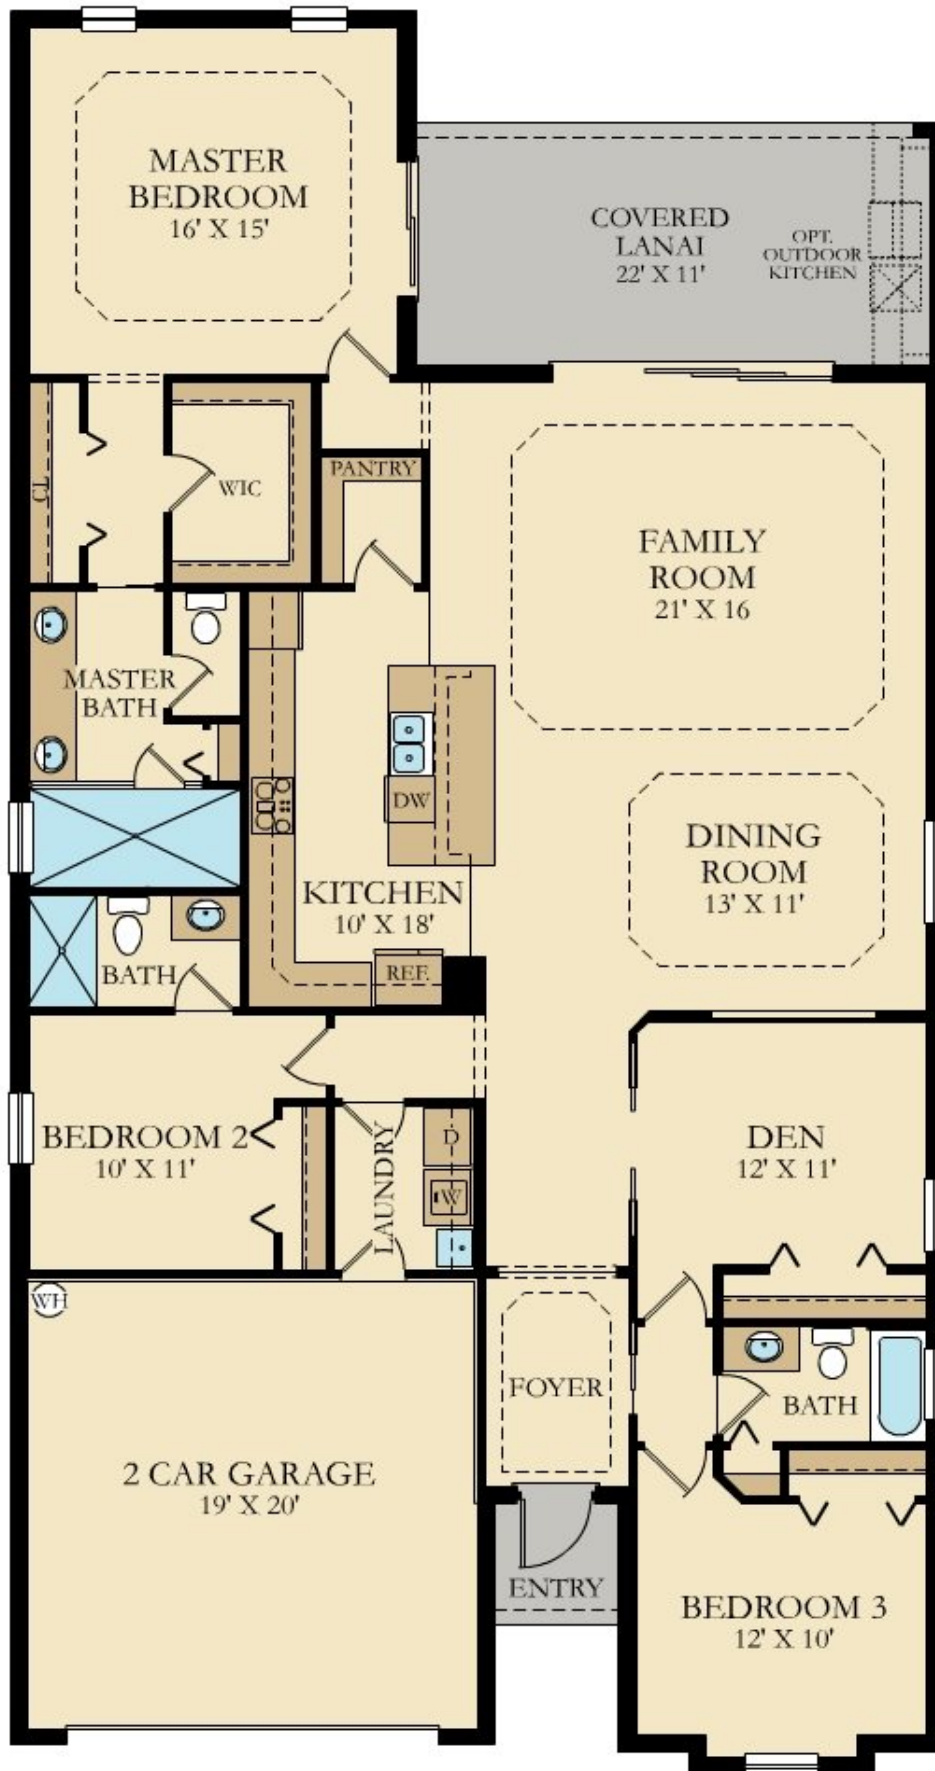

FIRST FLOOR