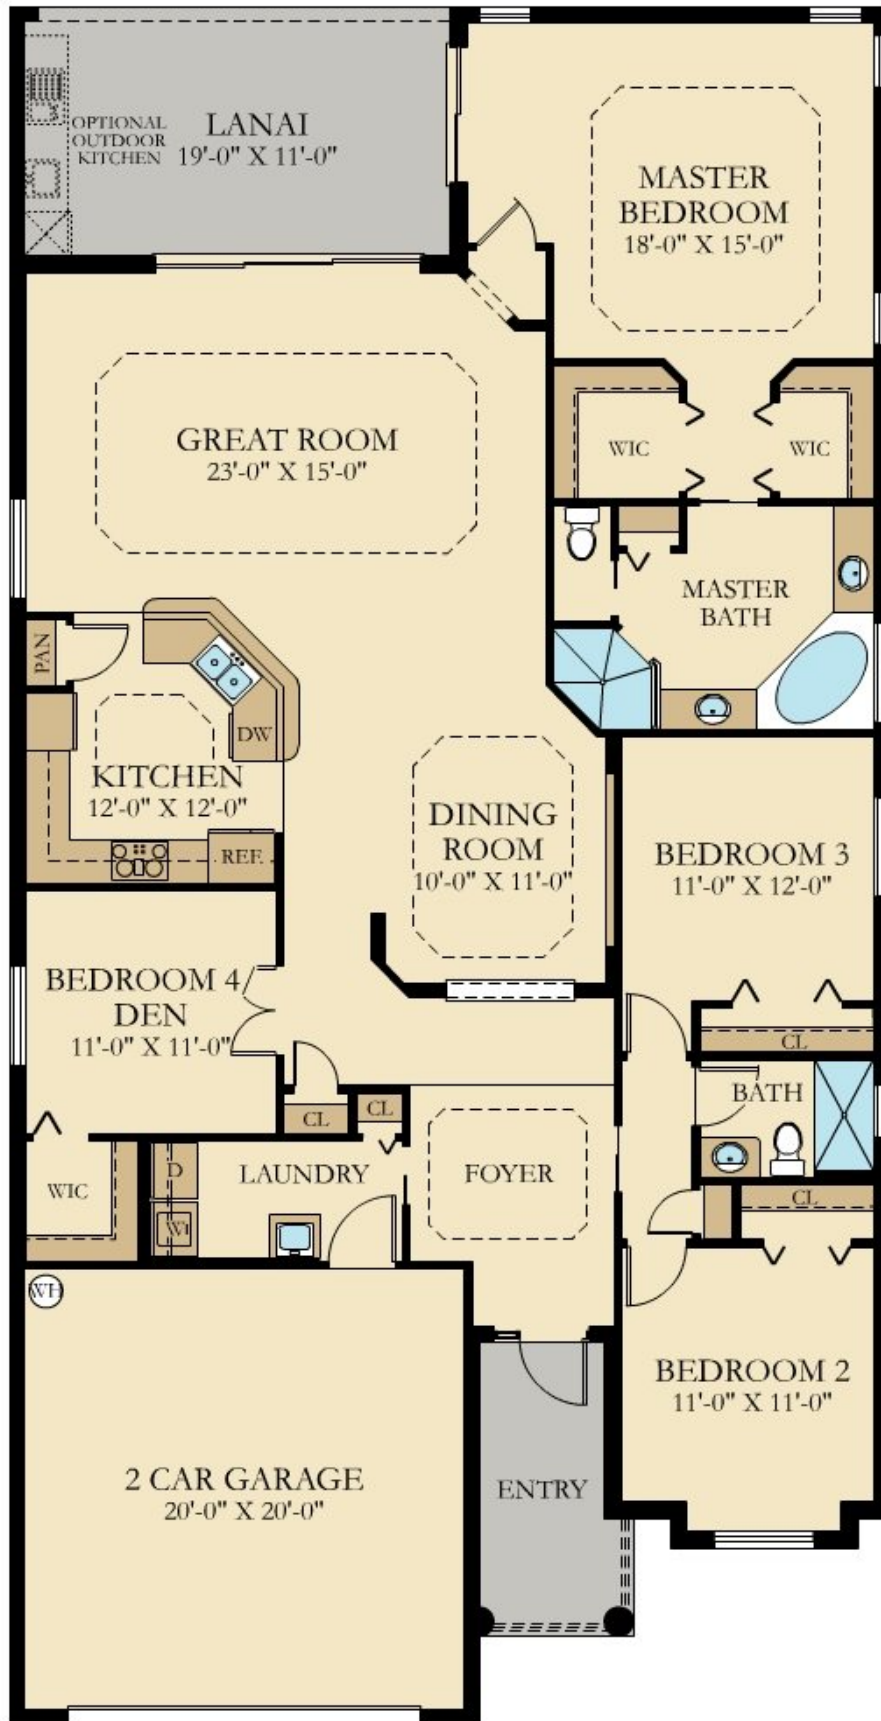

BABCOCK NATIONAL: EXECUTIVE HOMES

CYPRESS

SQUARE FOOTAGE: **2,246**

BEDROOMS: **3**

BATHROOMS: **2**

GARAGE: **2**

STORIES: **1**

PRICE FROM: **\$364,999**

Call Now:

Address: **42911 Lake Babcock Drive, Babcock Ranch FL 33982**

FIRST FLOOR

FIRST FLOOR