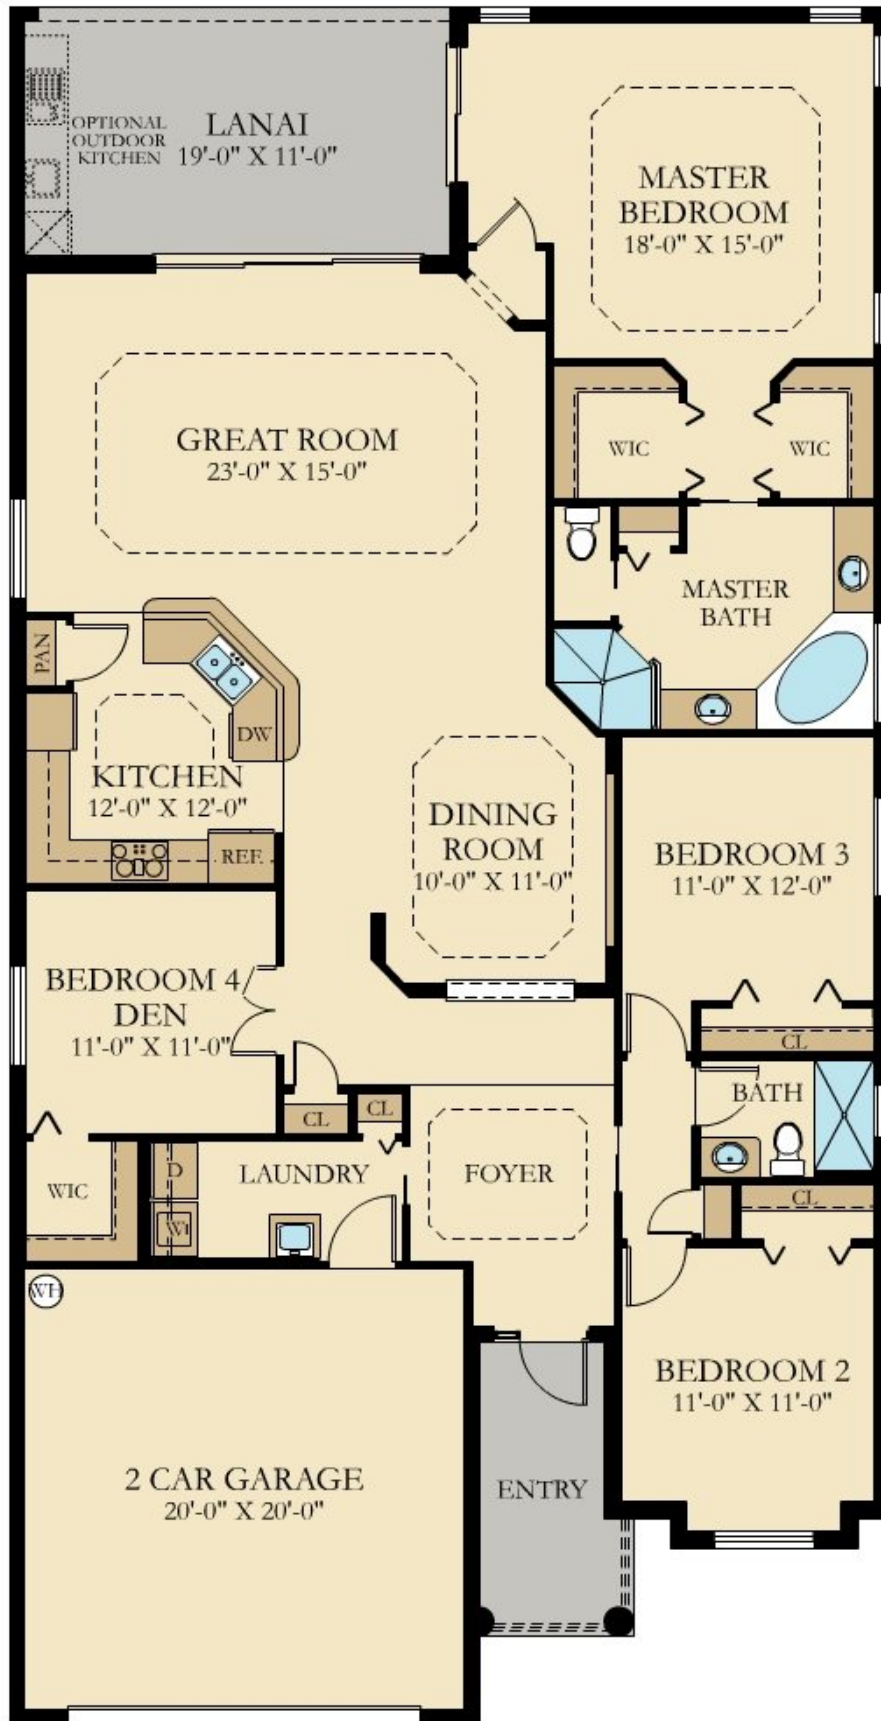

BABCOCK NATIONAL: EXECUTIVE HOMES

CYPRESS

SQUARE FOOTAGE: **2,246**

BEDROOMS: **3**

BATHROOMS: **2**

GARAGE: **2**

STORIES: **1**

PRICE FROM: **\$367,999**

Call Now:

Address: **42911 Lake Babcock Drive, Babcock Ranch FL 33982**

FIRST FLOOR

FIRST FLOOR