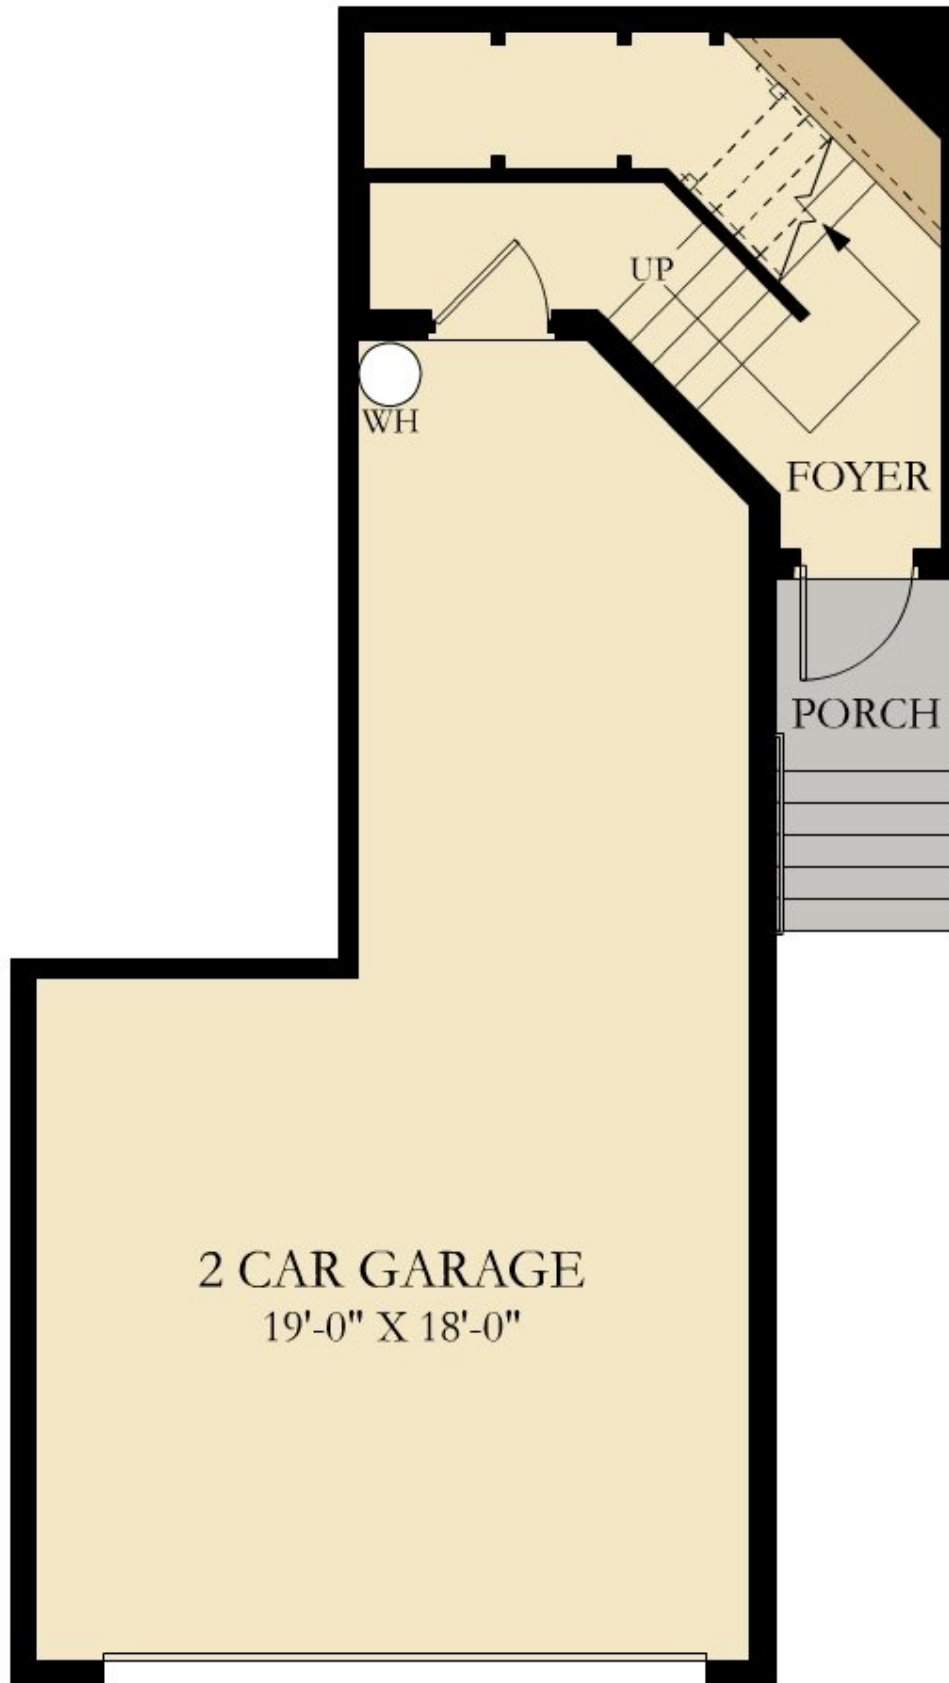

BONITA NATIONAL: COACH HOMES

BAY CREEK

SQUARE FOOTAGE: **2,110**

BEDROOMS: **3**

BATHROOMS: **2**

GARAGE: **2**

STORIES: **2**

PRICE FROM: **\$312,999**

Call Now: **888-214-1380**

Address: **28123 Wicklow Ct., Bonita Springs FL 34135**

FIRST FLOOR

FIRST FLOOR

SECOND FLOOR

SECOND FLOOR