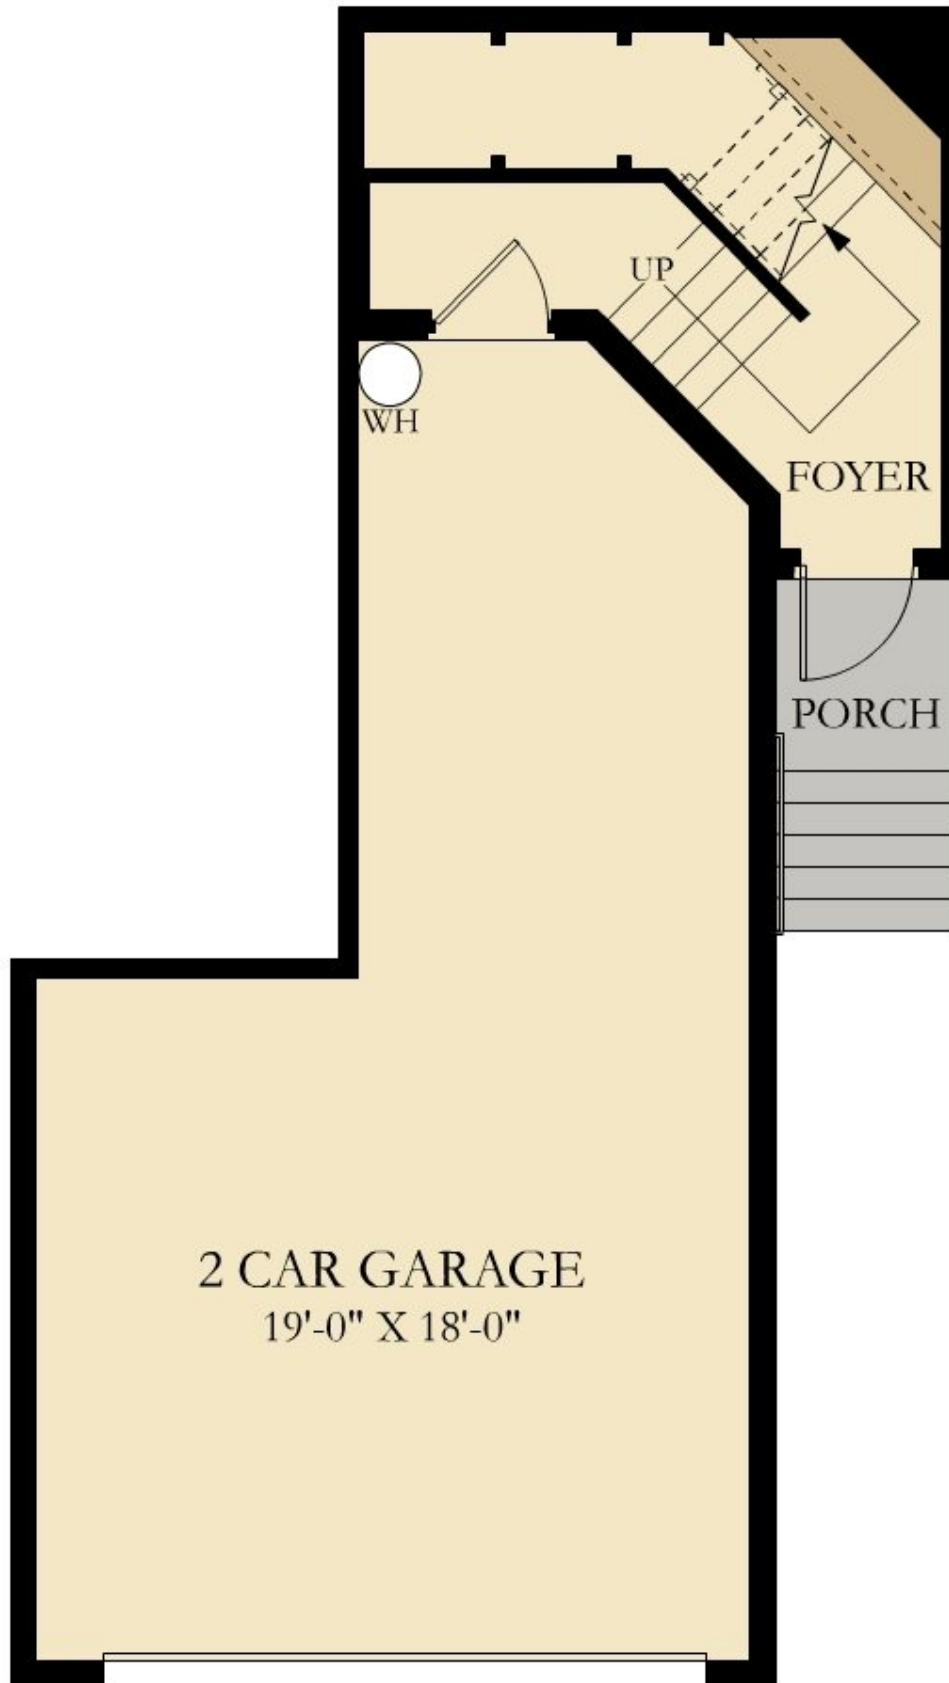

BONITA NATIONAL: COACH HOMES

BAY CREEK

SQUARE FOOTAGE: **2,110**

BEDROOMS: **3**

BATHROOMS: **2**

GARAGE: **2**

STORIES: **2**

PRICE FROM: **\$312,999**

Call Now: **888-214-1380**

Address: **28123 Wicklow Ct., Bonita Springs FL 34135**

FIRST FLOOR

FIRST FLOOR

SECOND FLOOR

SECOND FLOOR