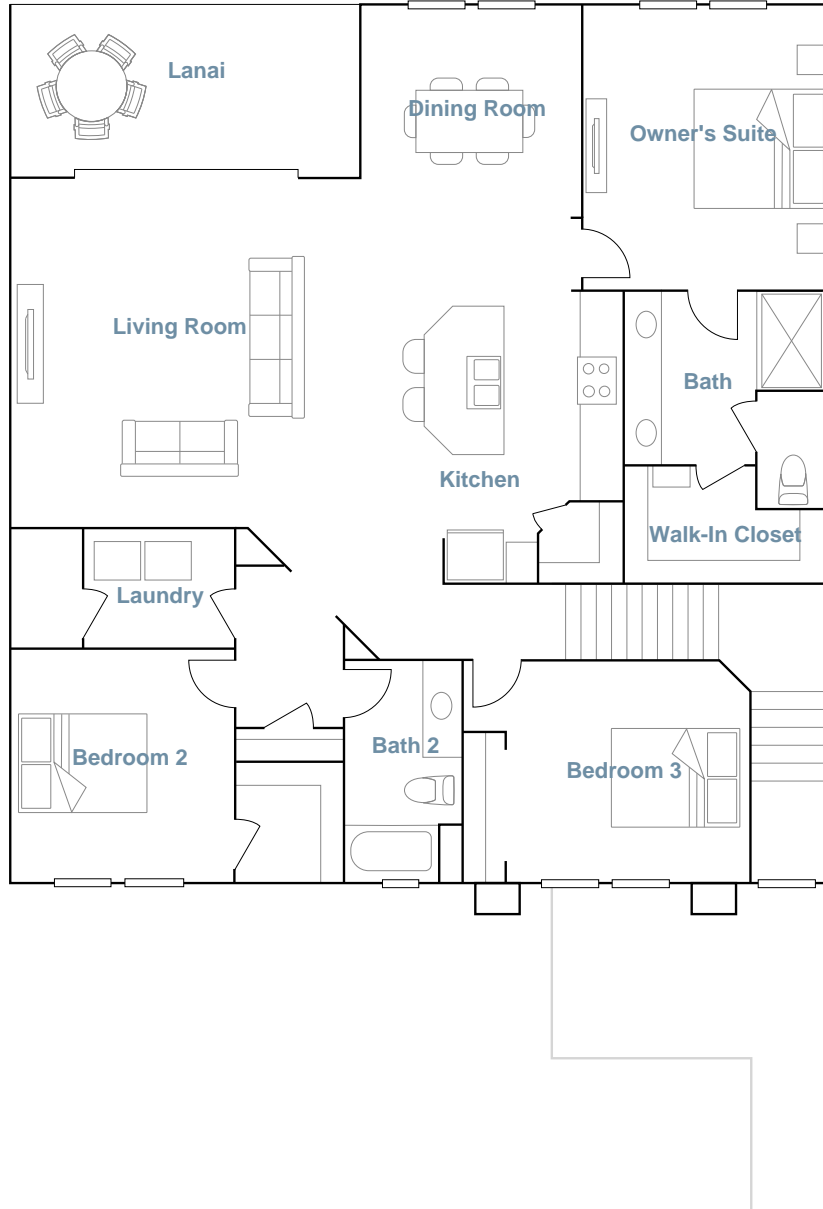

SECOND FLOOR