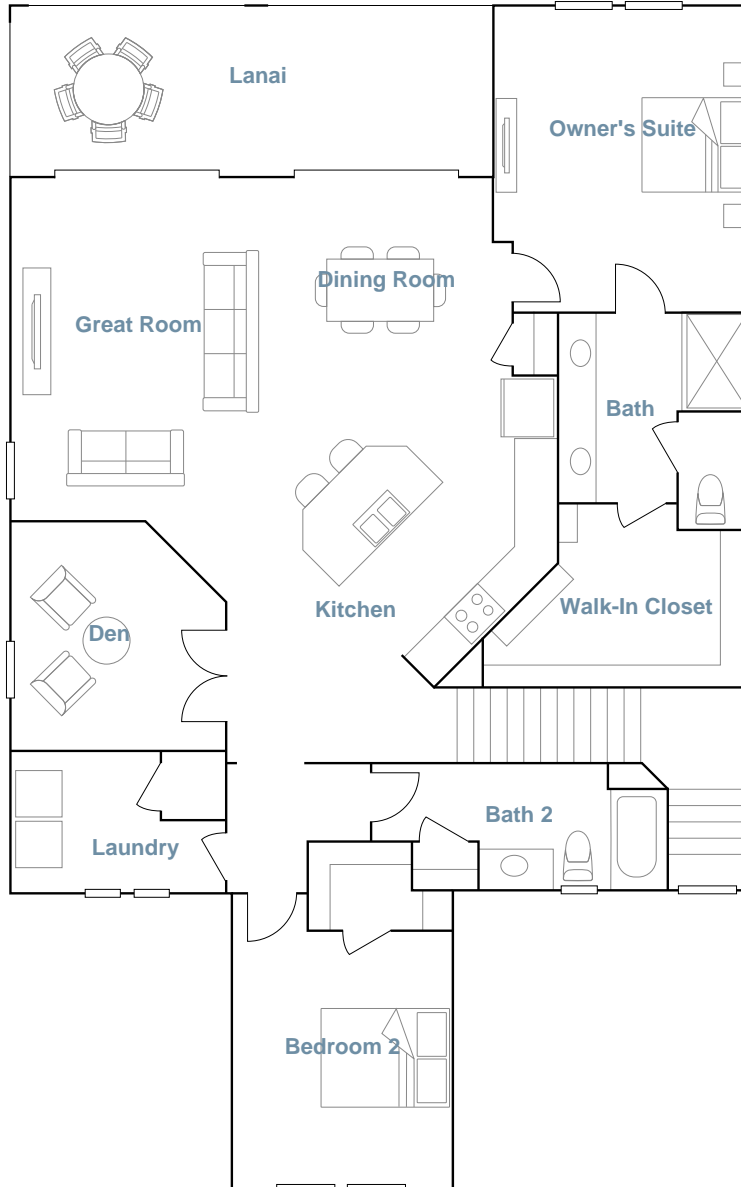

SECOND FLOOR