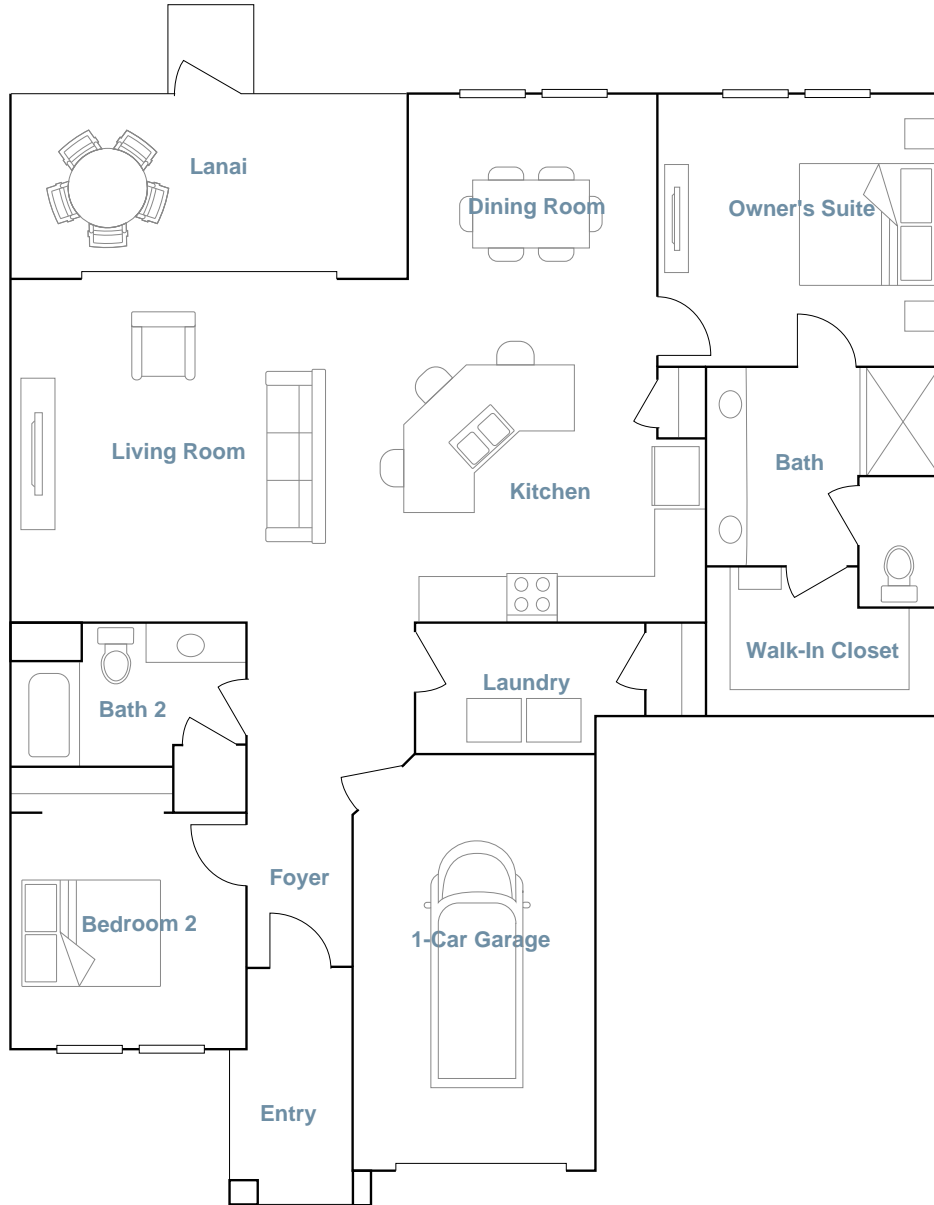

FIRST FLOOR