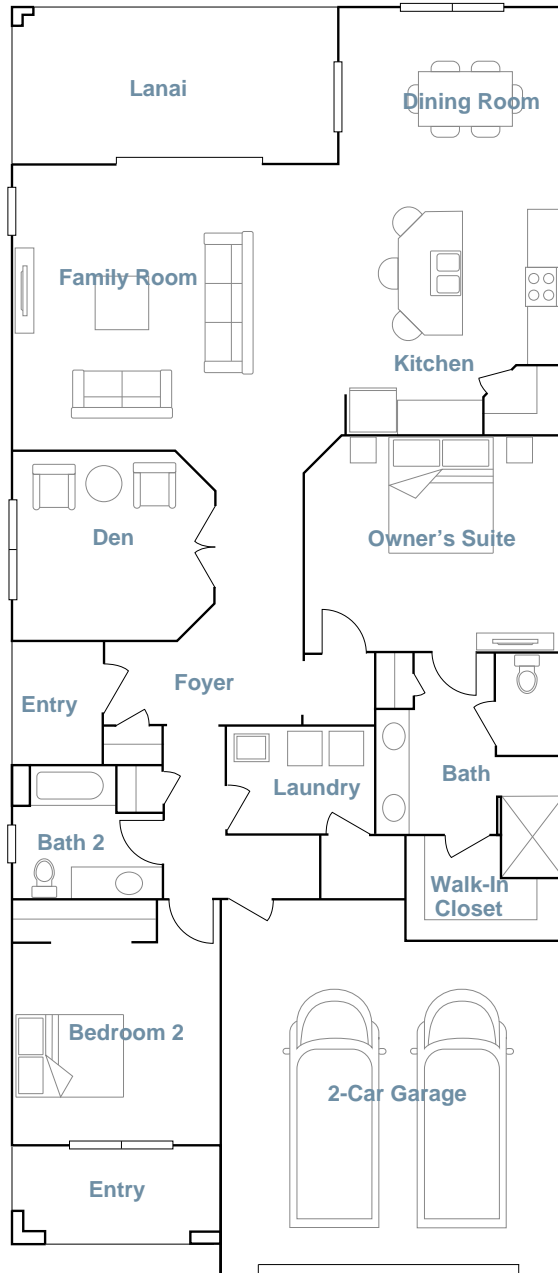

# ROMA

SQUARE FOOTAGE: **1,917**

---

BEDROOMS: **2**

---

BATHROOMS: **2**

---

GARAGE: **2**

# FIRST FLOOR

---

# SECOND FLOOR

---