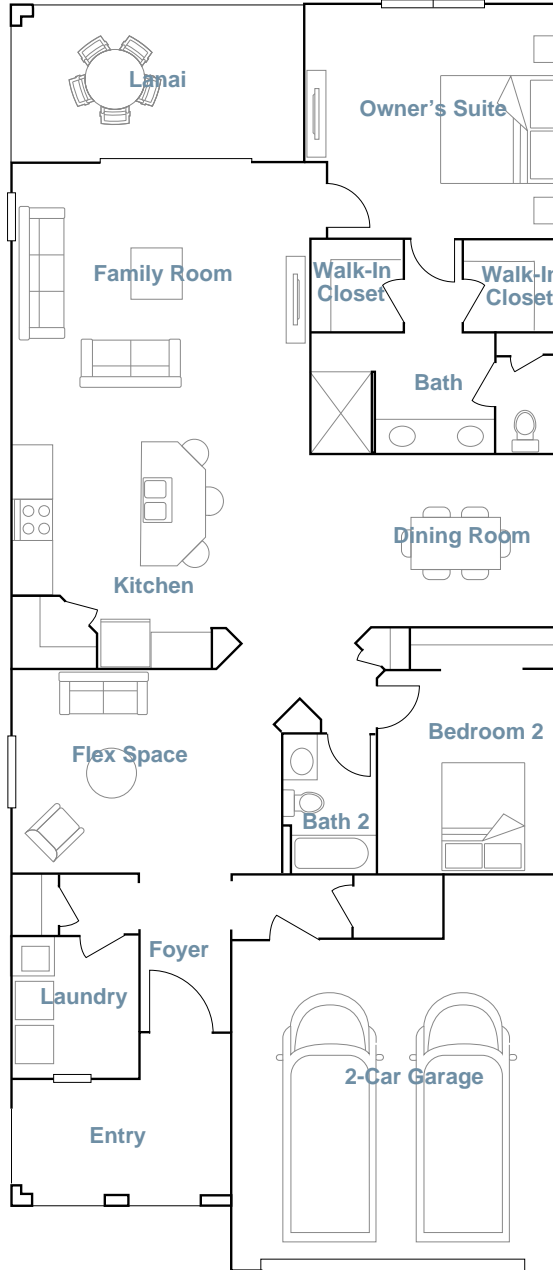

FIRST FLOOR