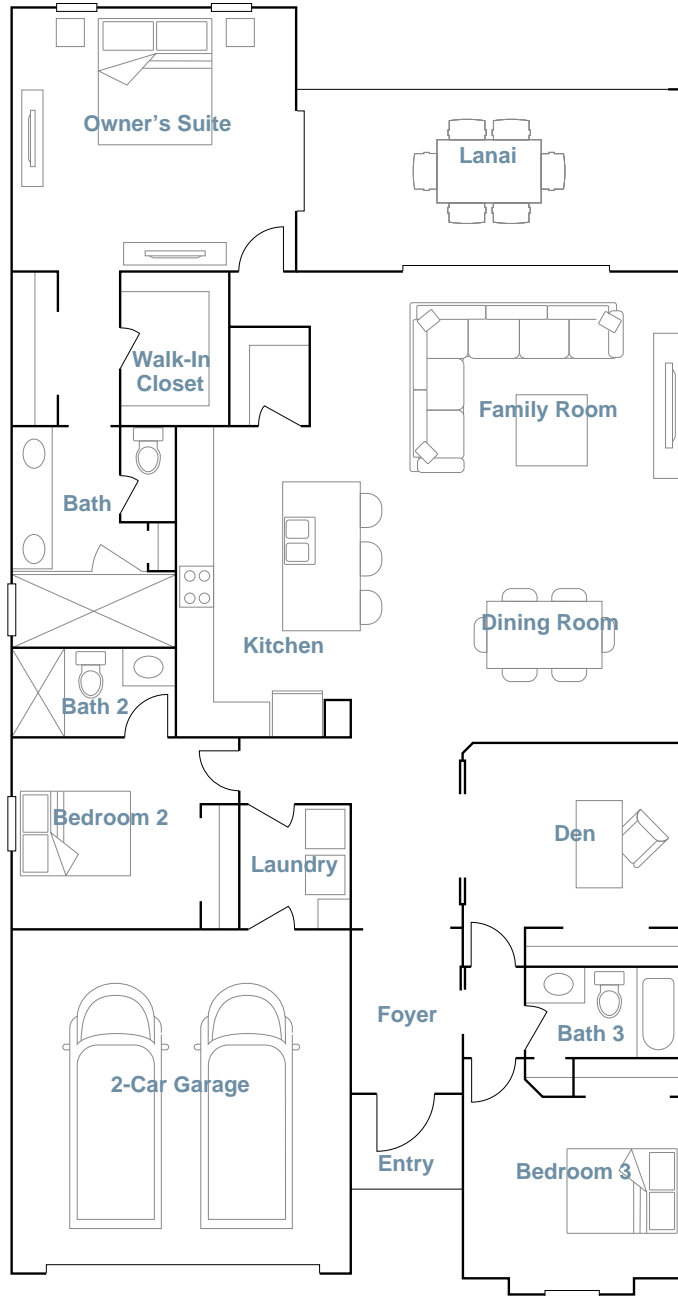

# MARIA

SQUARE FOOTAGE: **2,247**

---

BEDROOMS: **4**

---

BATHROOMS: **3**

---

GARAGE: **2**

# FIRST FLOOR

# SECOND FLOOR

---