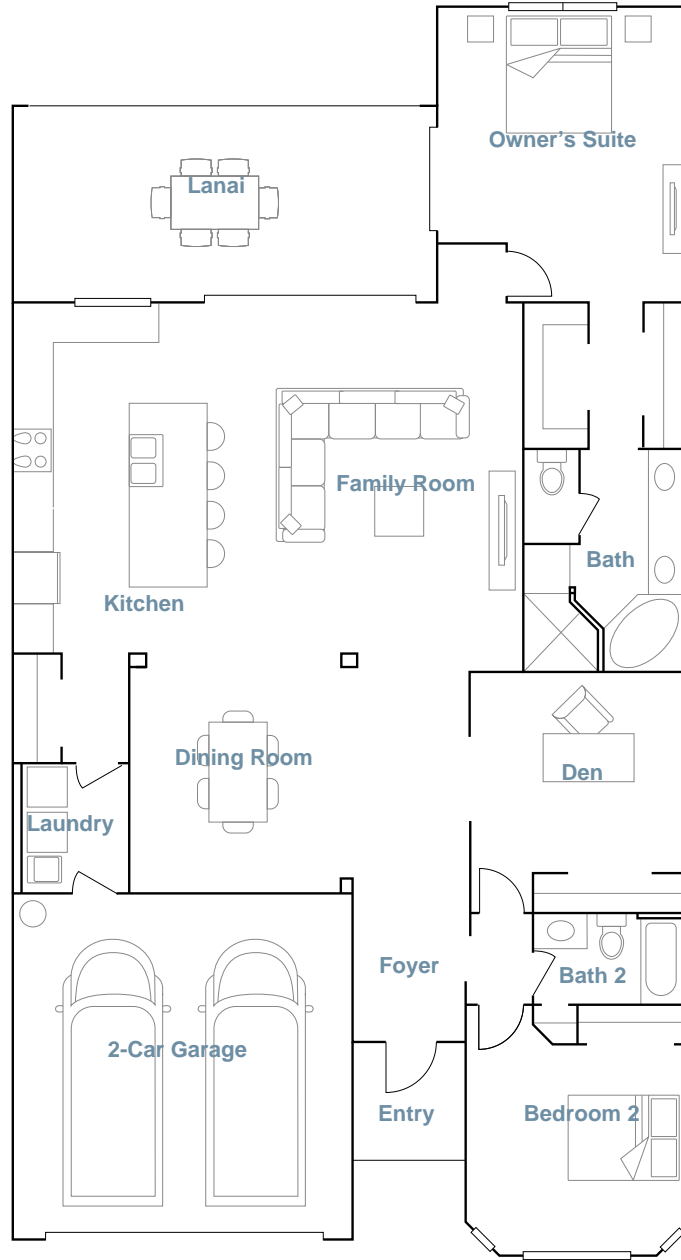

# ANGELINA

SQUARE FOOTAGE: **2,061**

---

BEDROOMS: **2**

---

BATHROOMS: **2**

---

GARAGE: **2**

# FIRST FLOOR

---

# SECOND FLOOR

---