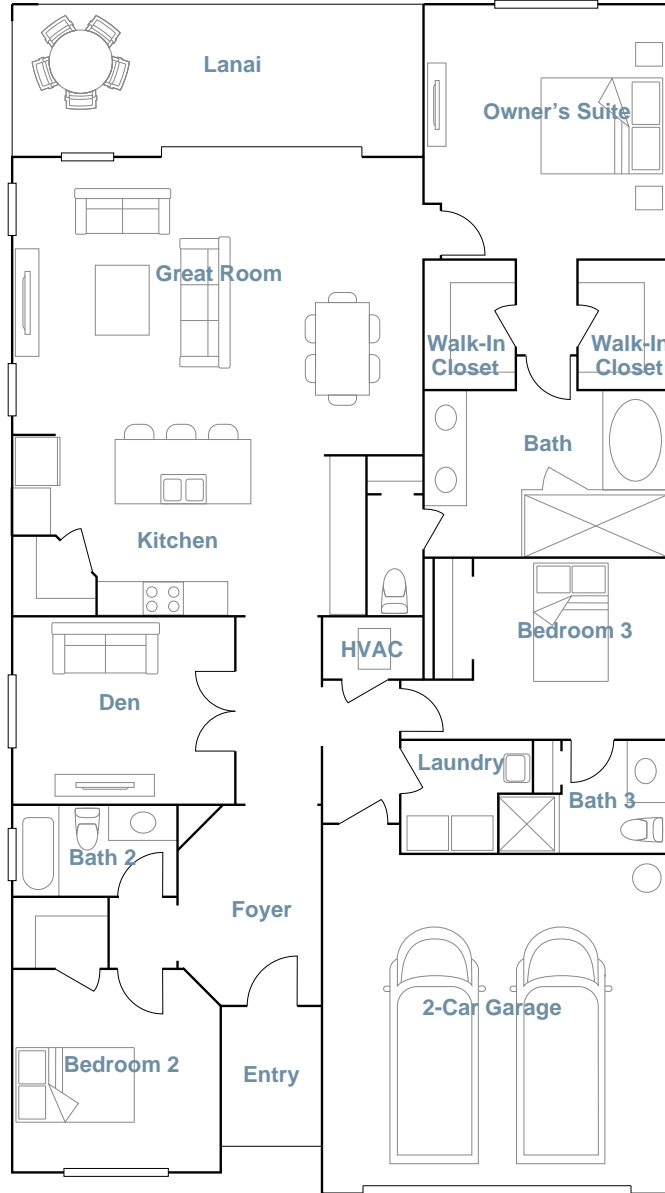

# MARSALA

SQUARE FOOTAGE: **2,201**

---

BEDROOMS: **3**

---

BATHROOMS: **3**

---

GARAGE: **2**

# FIRST FLOOR

# SECOND FLOOR

---