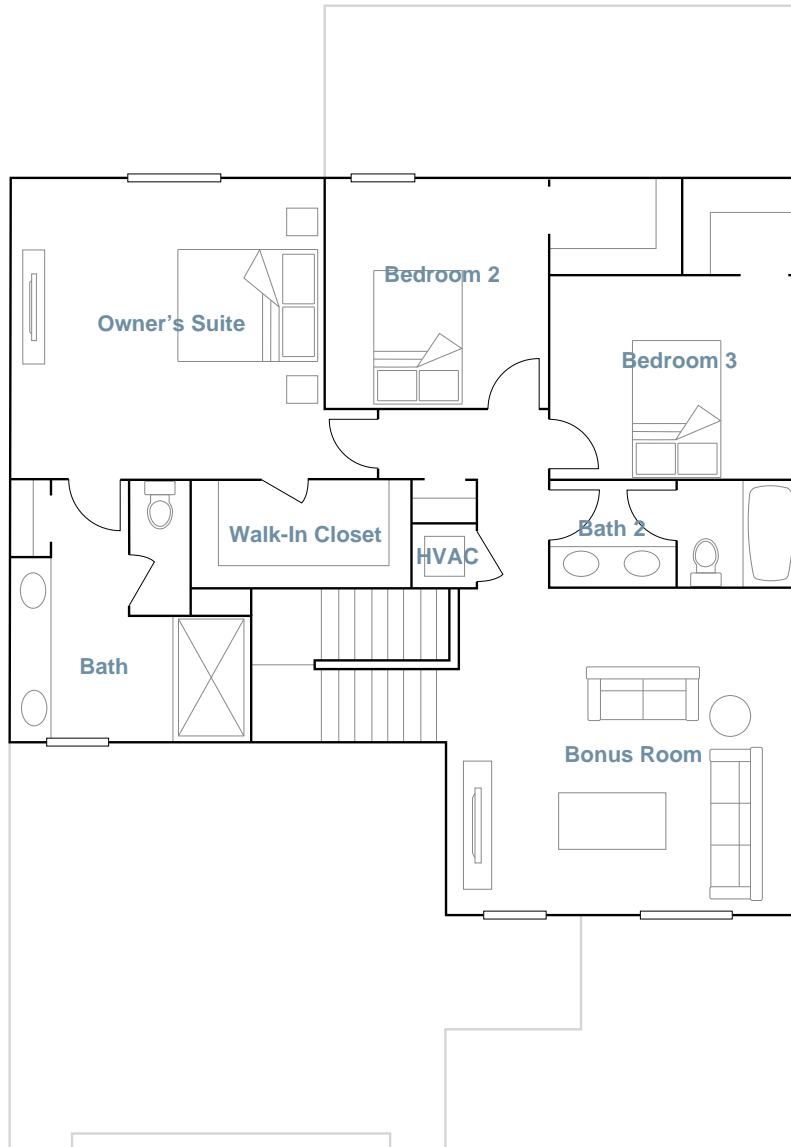

PORTICO: EXECUTIVE HOMES

AMALFI

SQUARE FOOTAGE: **2,529**

BEDROOMS: **4**

BATHROOMS: **3**

GARAGE: **2**

STORIES: **2**

PRICE FROM: **\$318,999**

Call Now: **888-212-2172**

Address: **14019 Aledo Court, Fort Myers FL 33905**

FIRST FLOOR

SECOND FLOOR

3 FLOOR

4 FLOOR