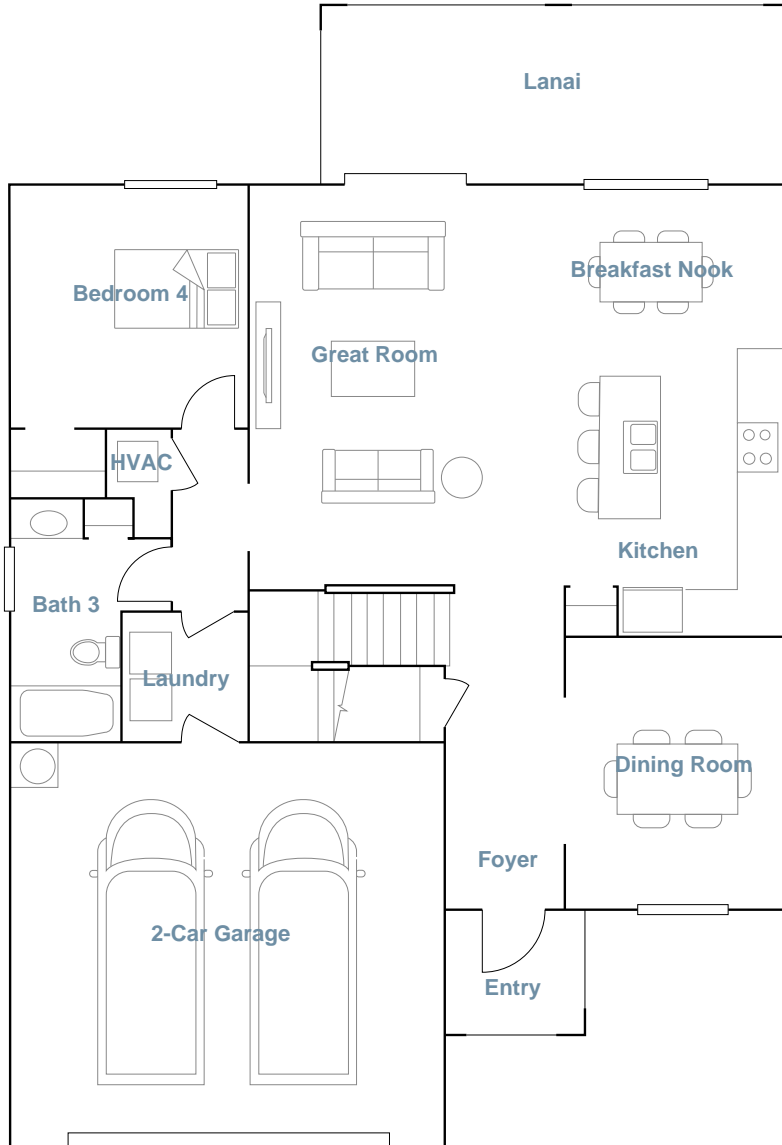

PORTICO: EXECUTIVE HOMES

AMALFI

SQUARE FOOTAGE: **2,529**

BEDROOMS: **4**

BATHROOMS: **3**

GARAGE: **2**

STORIES: **2**

PRICE FROM: **\$318,999**

Call Now: **888-212-2172**

Address: **14019 Aledo Court, Fort Myers FL 33905**

FIRST FLOOR

SECOND FLOOR

3 FLOOR

4 FLOOR