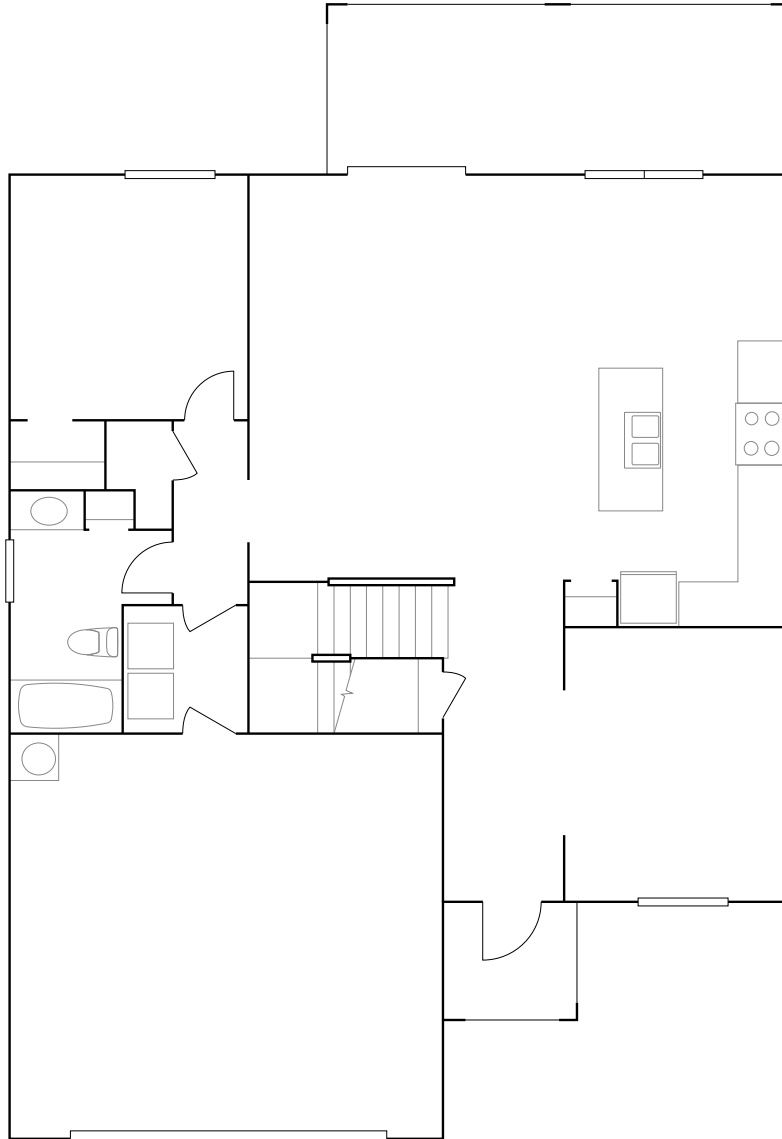

Call Now: **888-212-2172**

Address: **14019 Aledo Court, Fort Myers FL 33905**

FIRST FLOOR

SECOND FLOOR

3 FLOOR

4 FLOOR