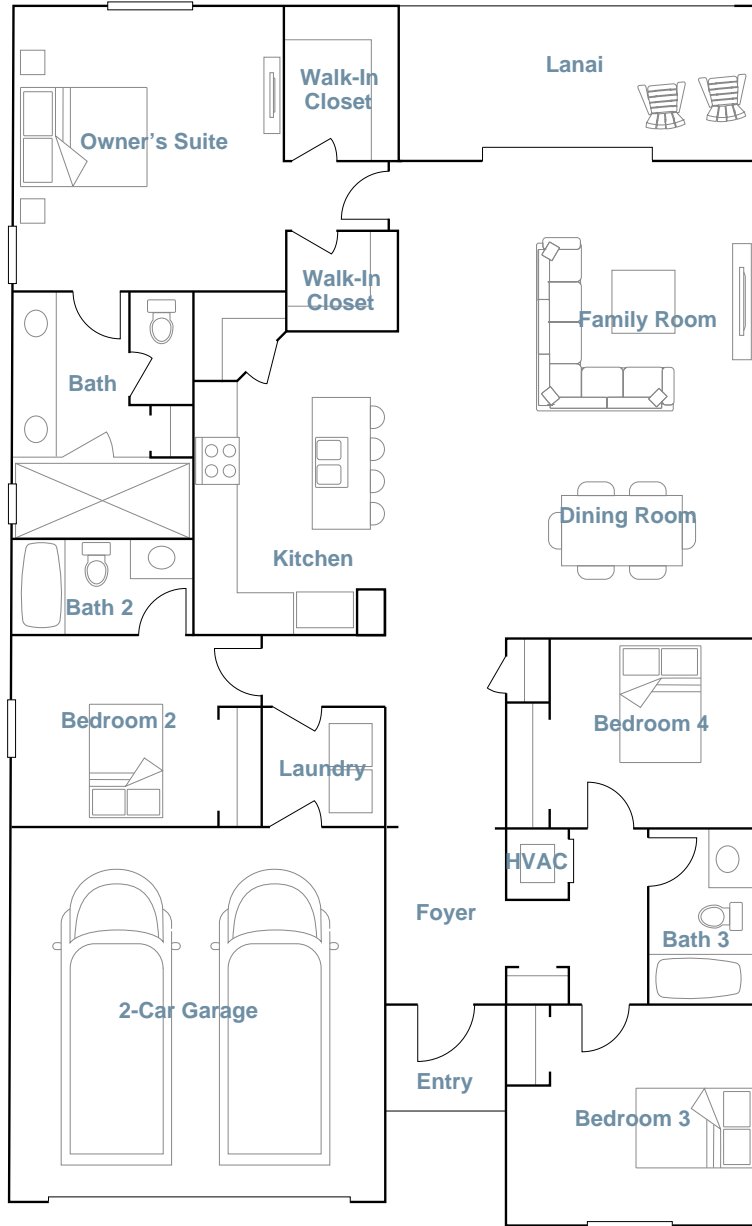

FIRST FLOOR