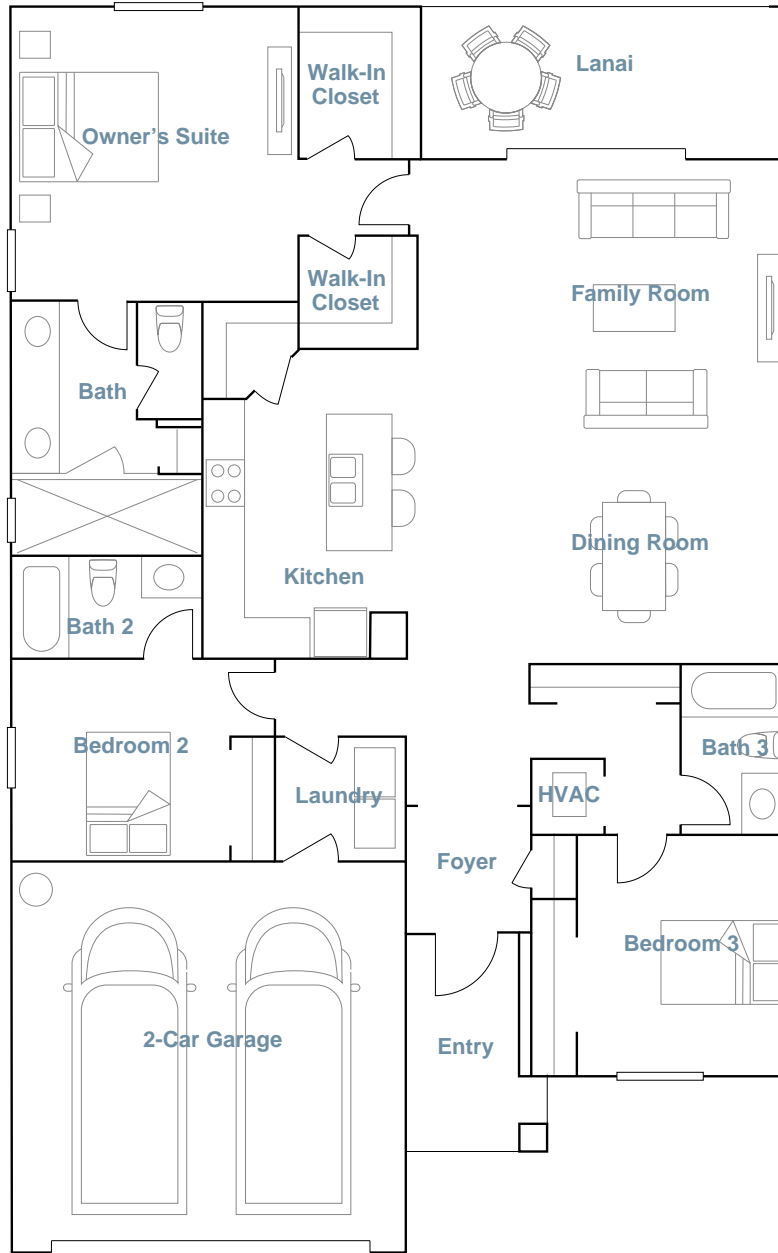

# VENICE

SQUARE FOOTAGE: **1,849**

---

BEDROOMS: **3**

---

BATHROOMS: **3**

---

GARAGE: **2**

# FIRST FLOOR

# SECOND FLOOR

---