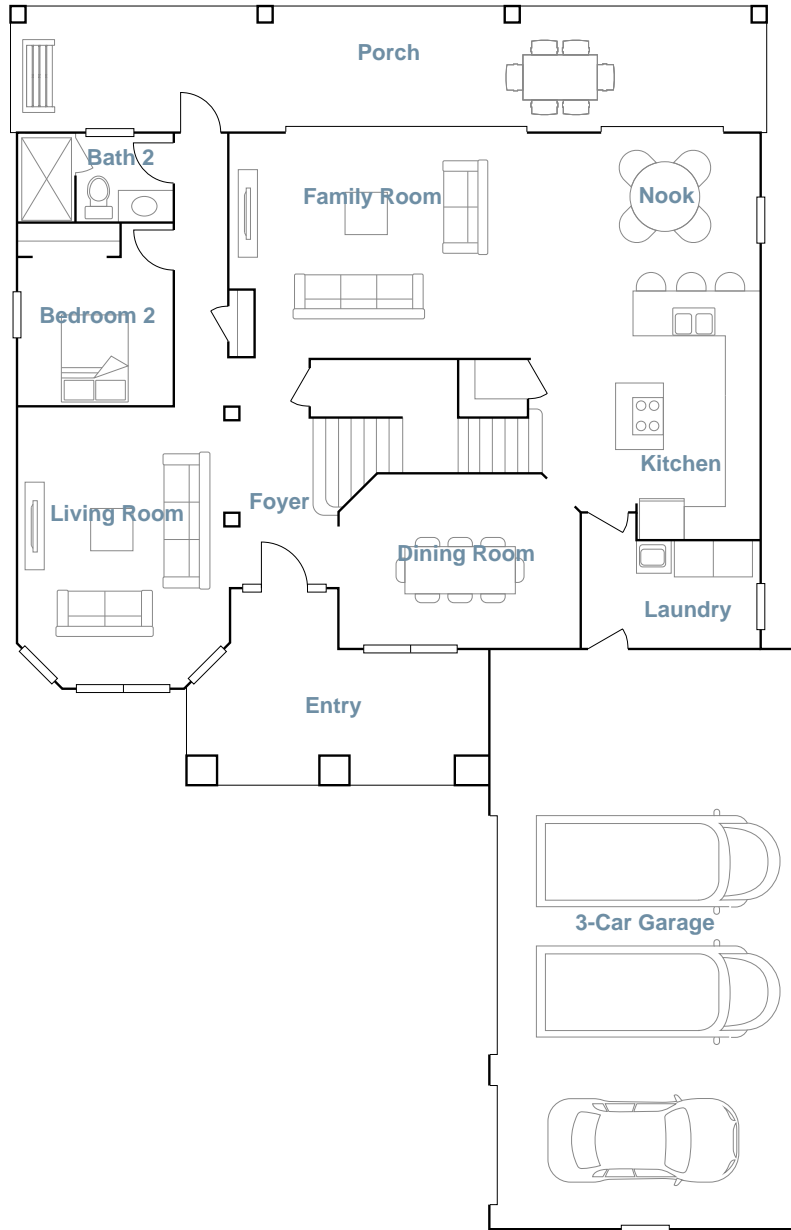

FIRST FLOOR