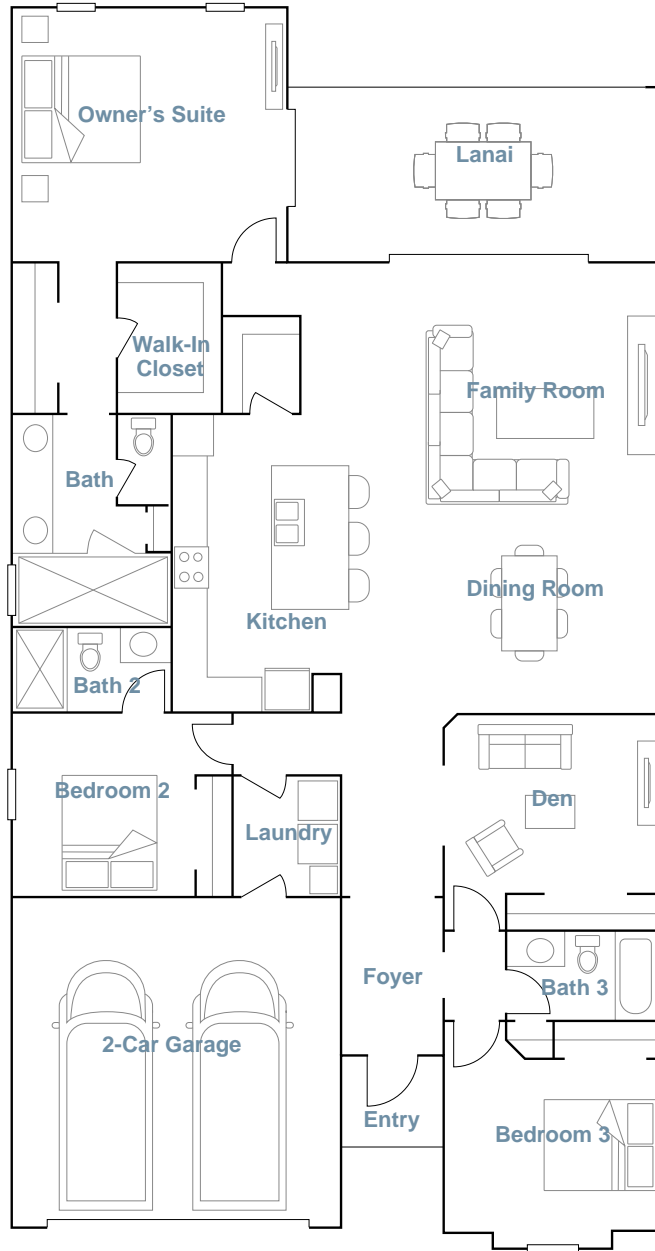

FIRST FLOOR