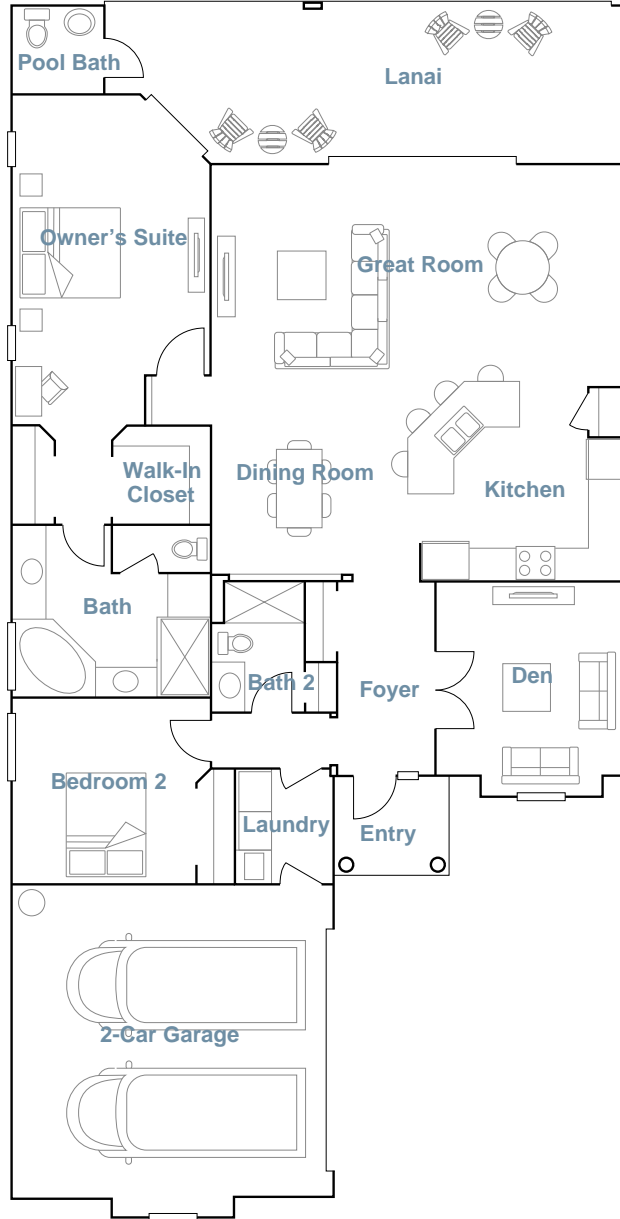

# VICTORIA

SQUARE FOOTAGE: **1,850**

---

BEDROOMS: **2**

---

BATHROOMS: **2**

---

GARAGE: **2**

# FIRST FLOOR

# SECOND FLOOR

---