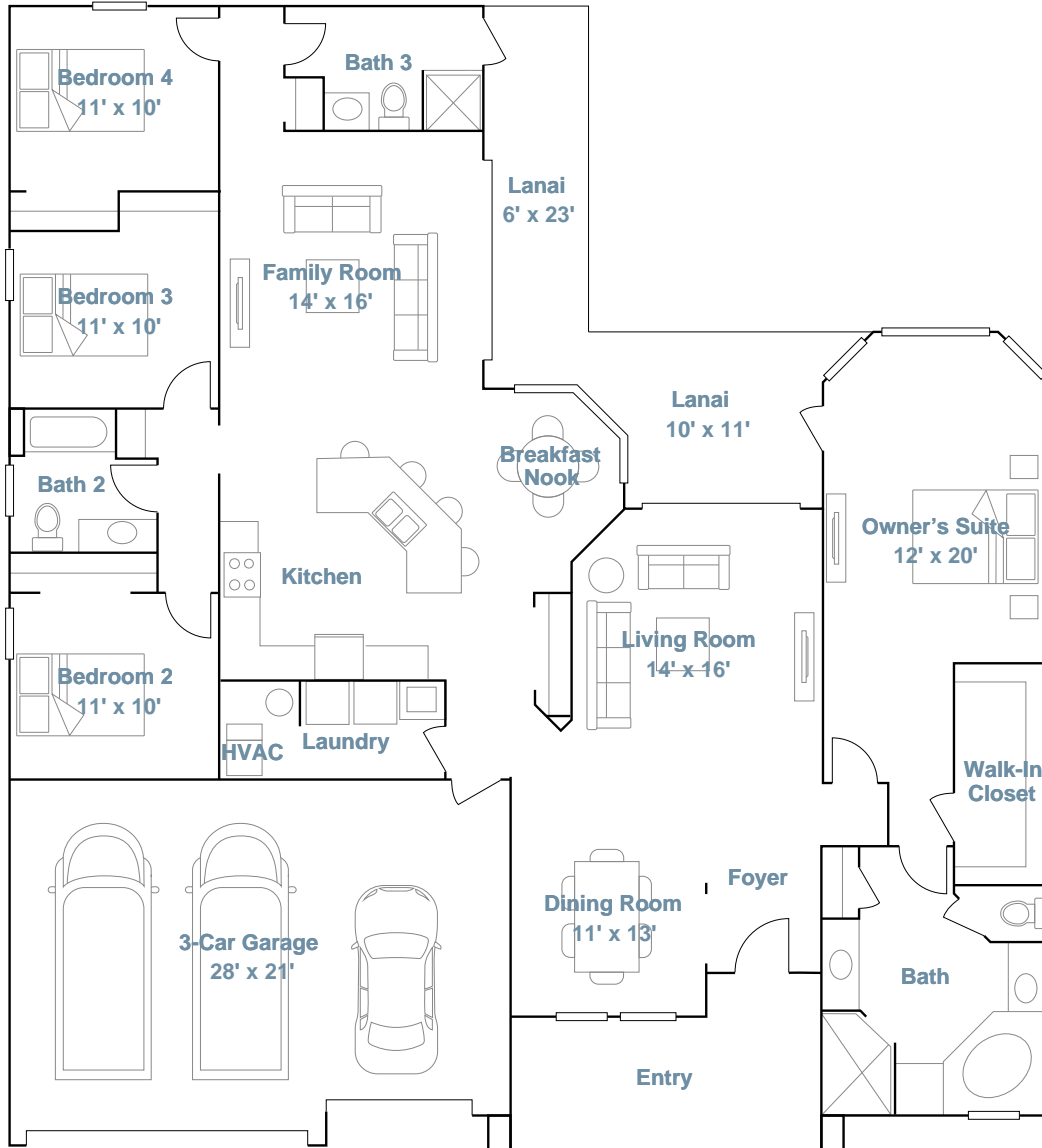

FIRST FLOOR