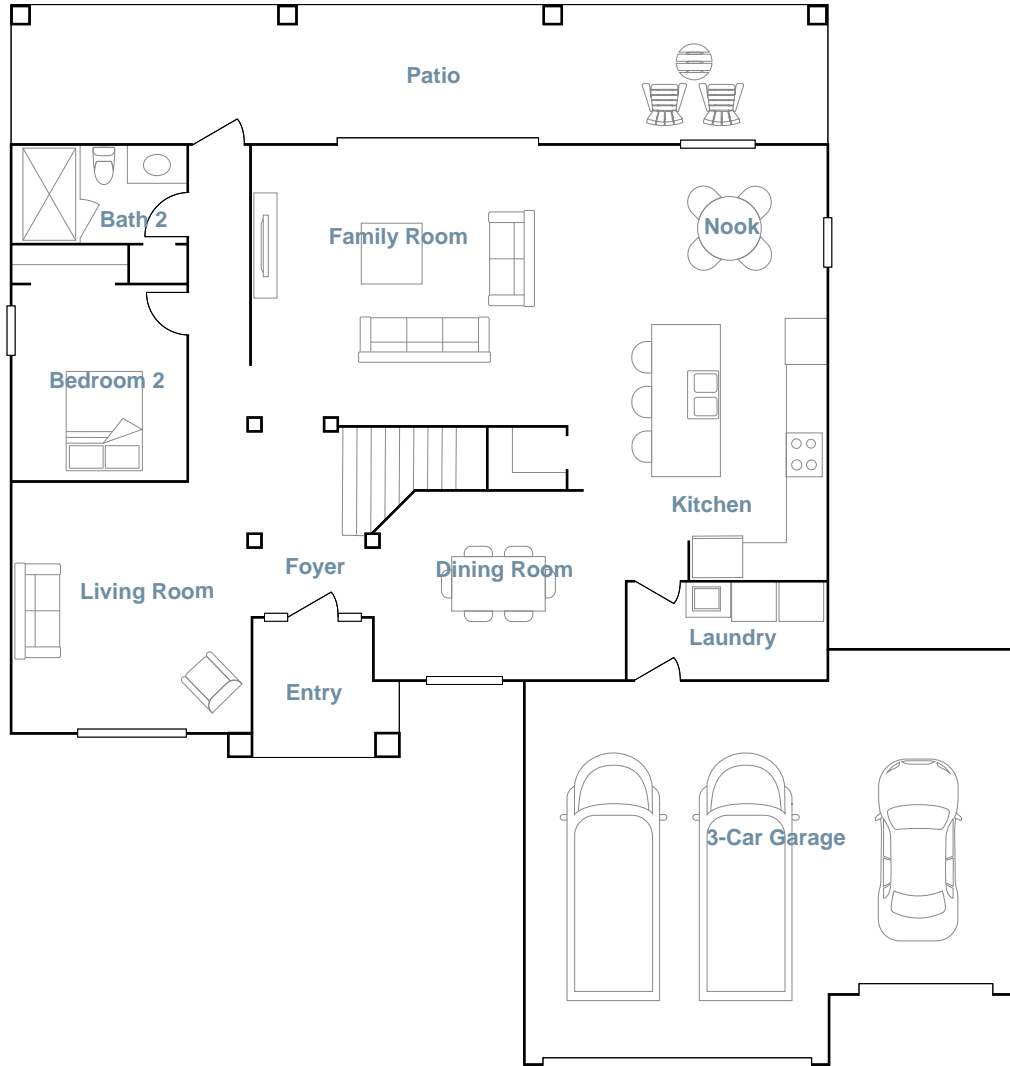

FIRST FLOOR