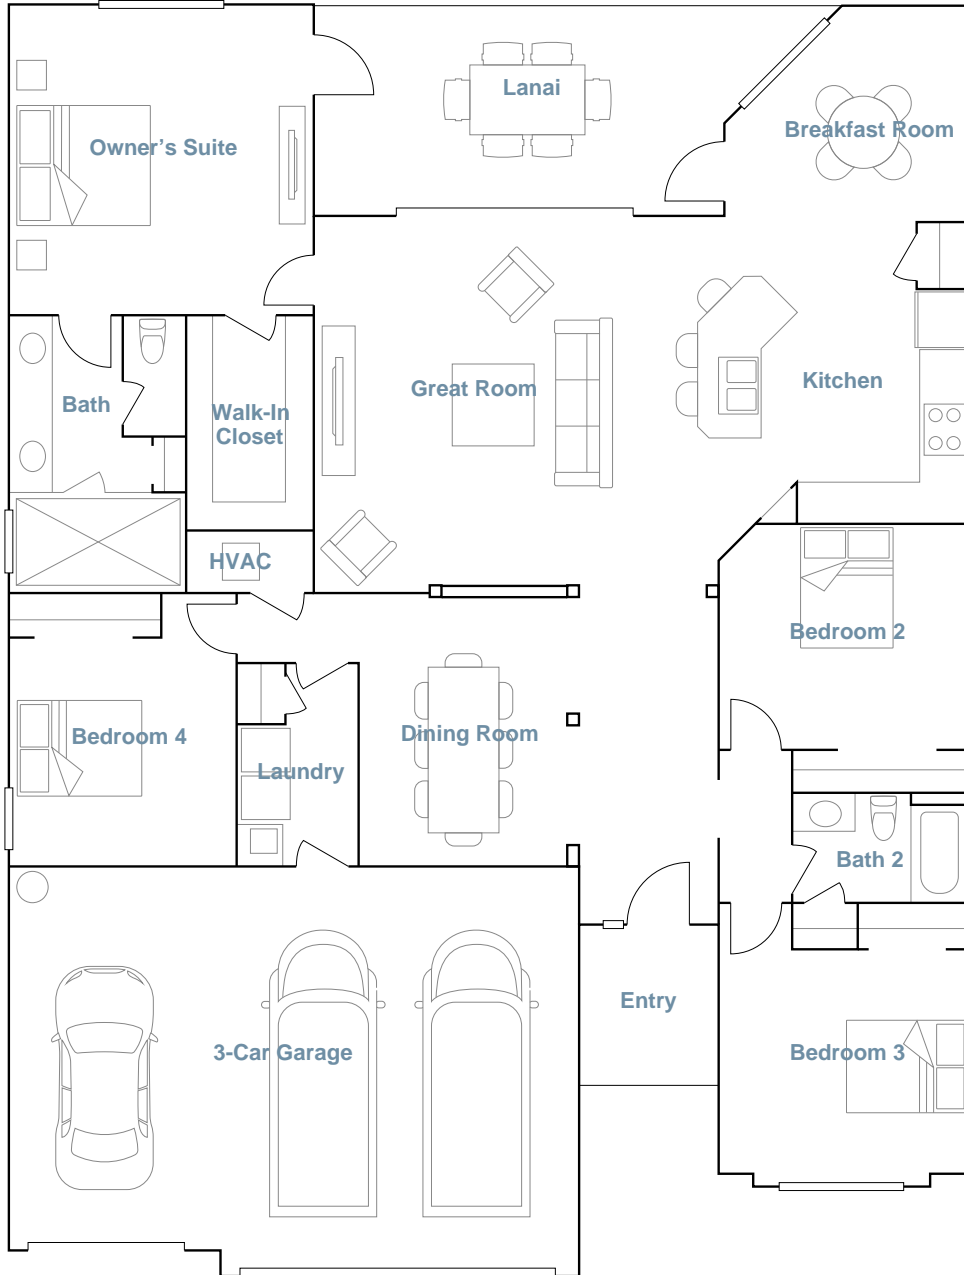

FIRST FLOOR