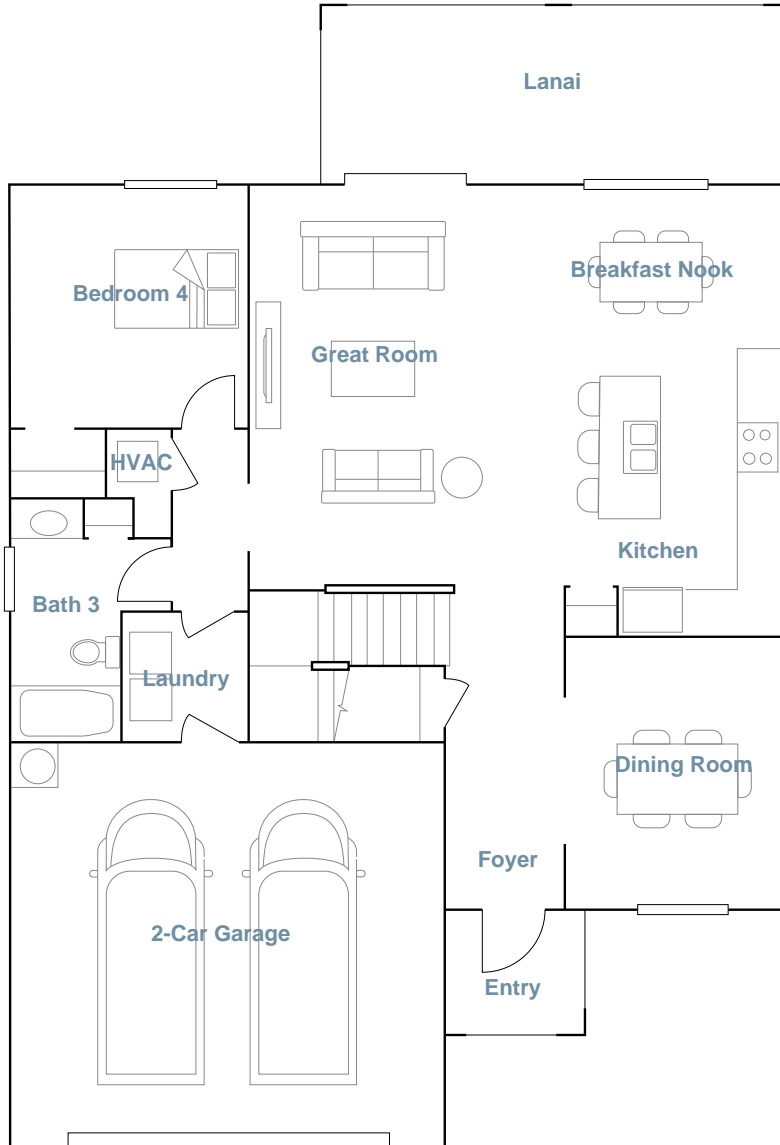

FIRST FLOOR