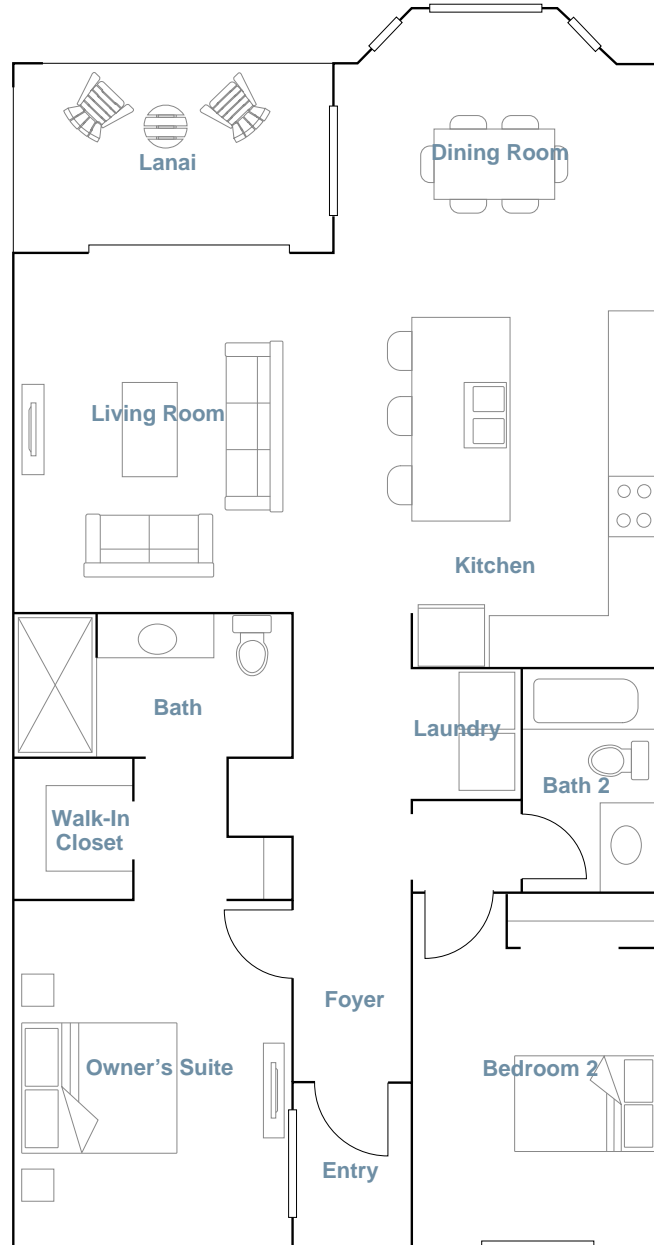

FIRST FLOOR