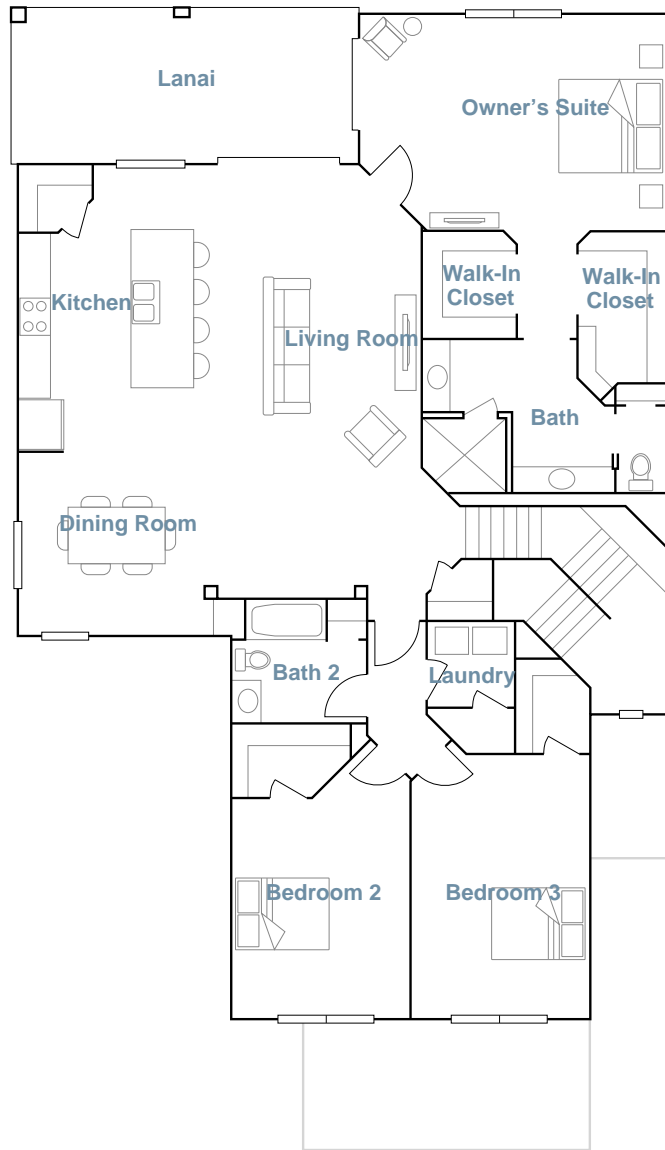

LAKWOOD NATIONAL: COACH HOMES

BAY CREEK

SQUARE FOOTAGE: **2,110**

BEDROOMS: **3**

BATHROOMS: **2**

GARAGE: **2**

STORIES: **2**

PRICE FROM: **\$381,999**

Call Now: **(888)214-1527**

Address: **5720 Palmer Cir #102, Lakewood Ranch FL 34211**

FIRST FLOOR

SECOND FLOOR

3 FLOOR

4 FLOOR