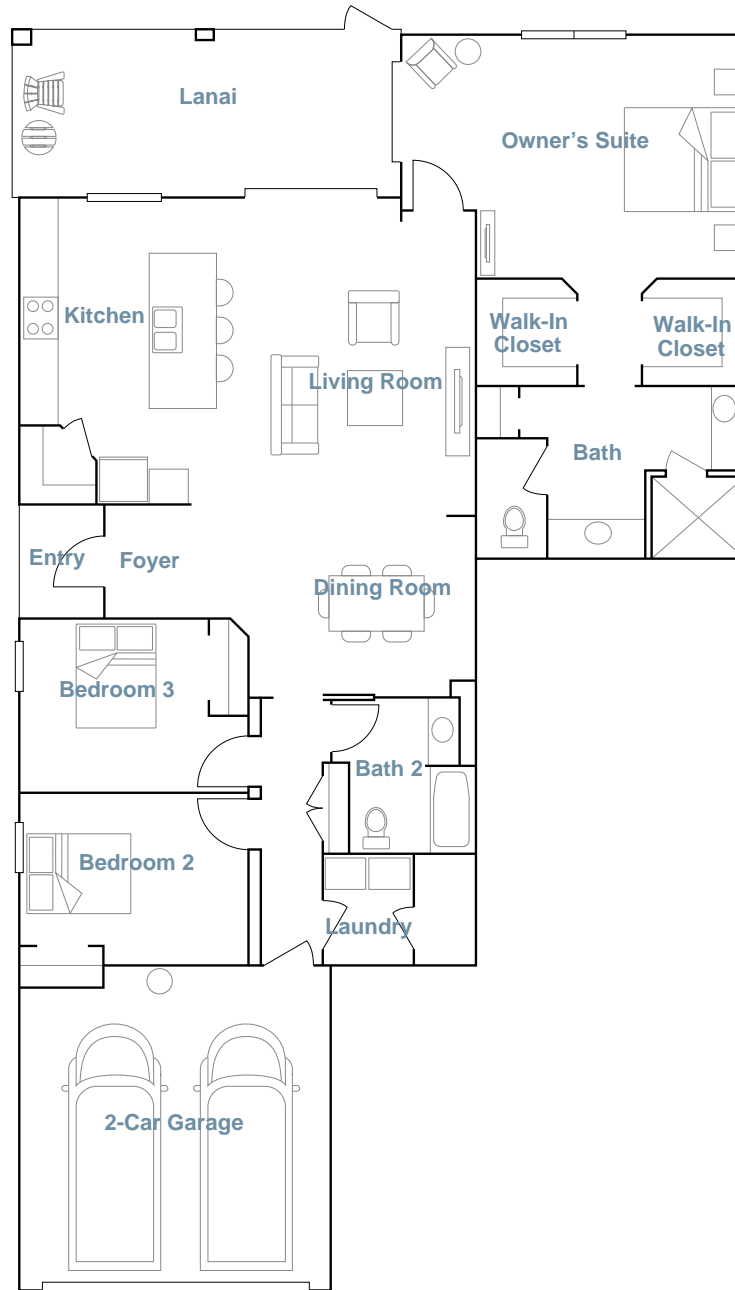

FIRST FLOOR