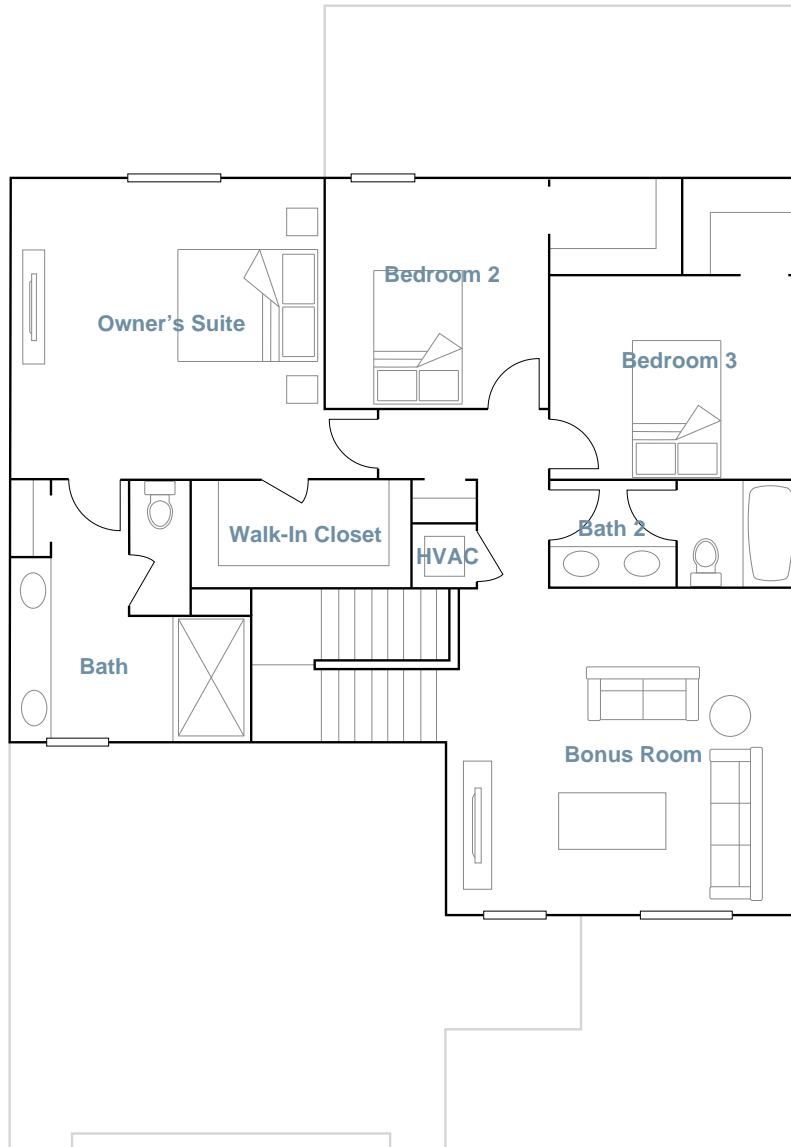

SECOND FLOOR