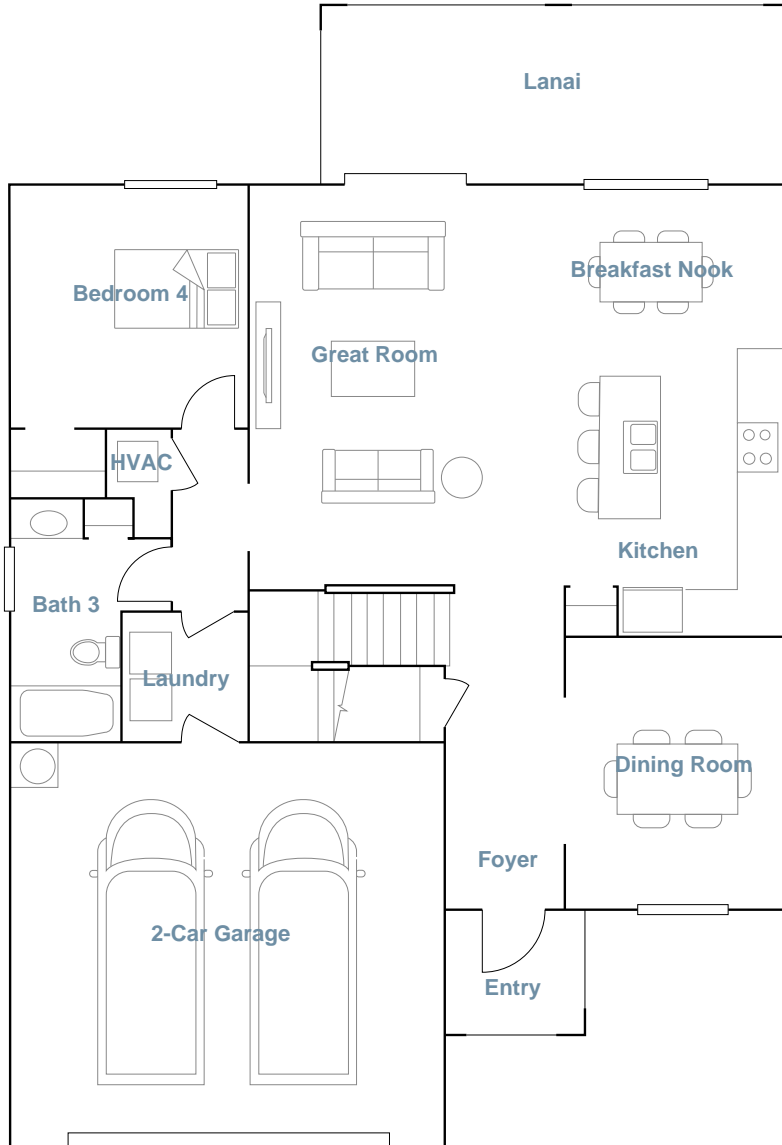

FIRST FLOOR