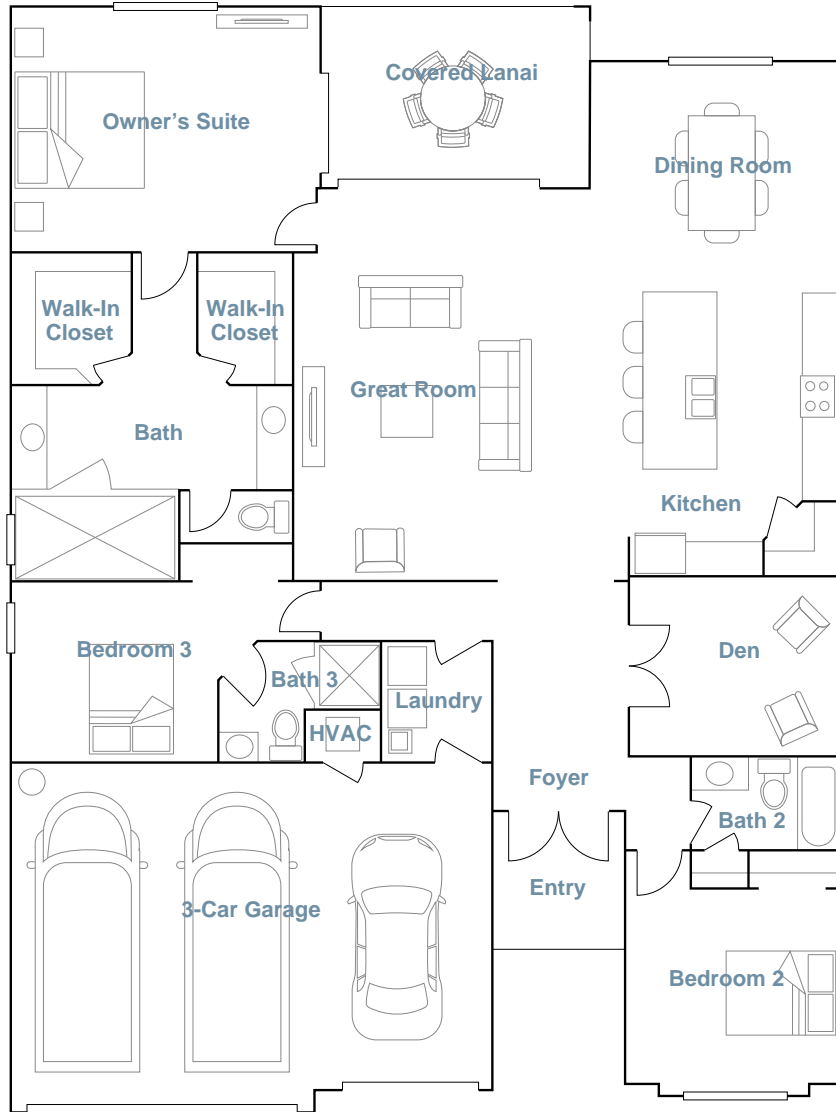

FIRST FLOOR