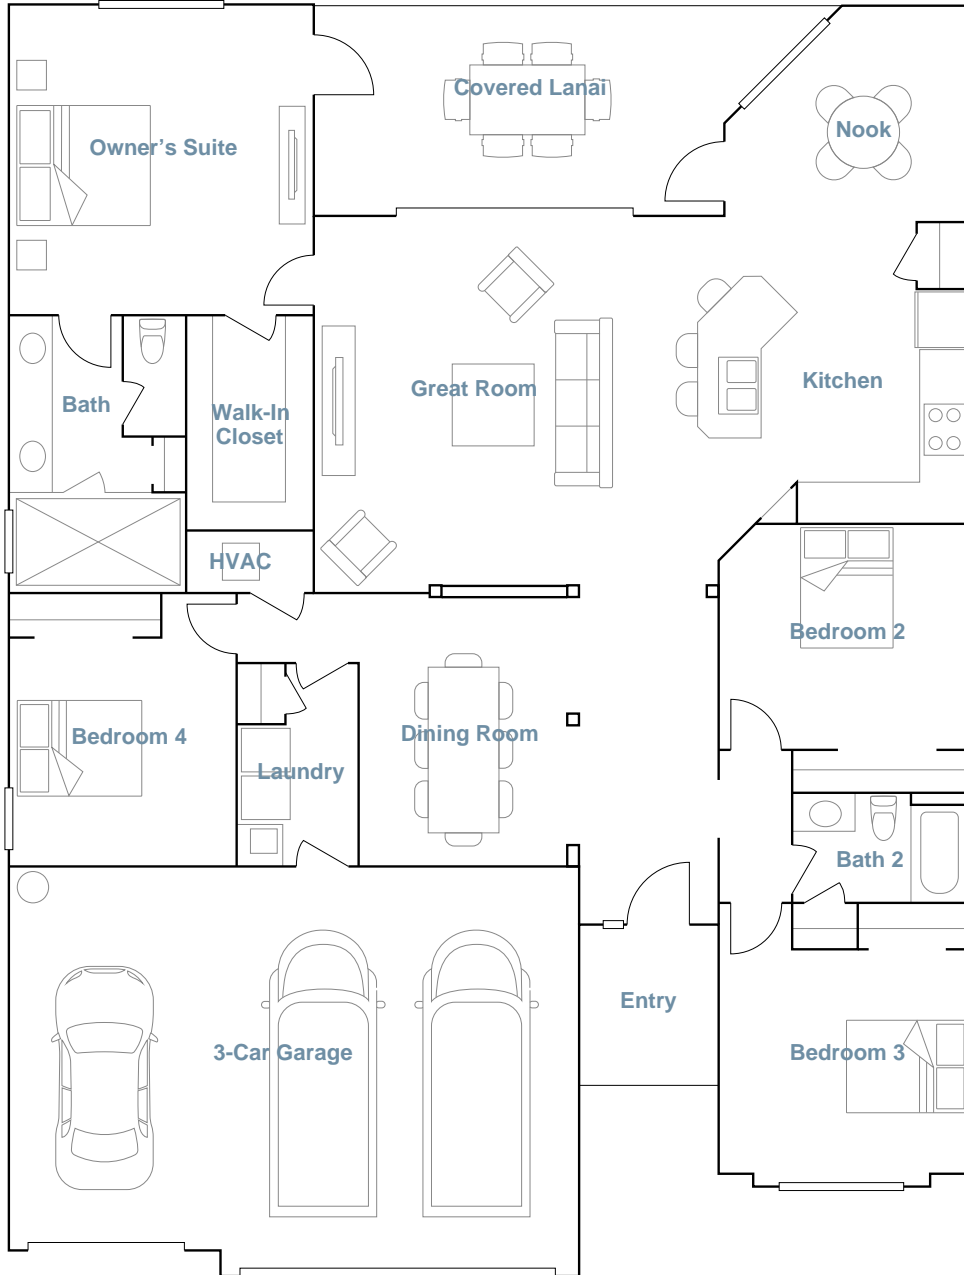

FIRST FLOOR