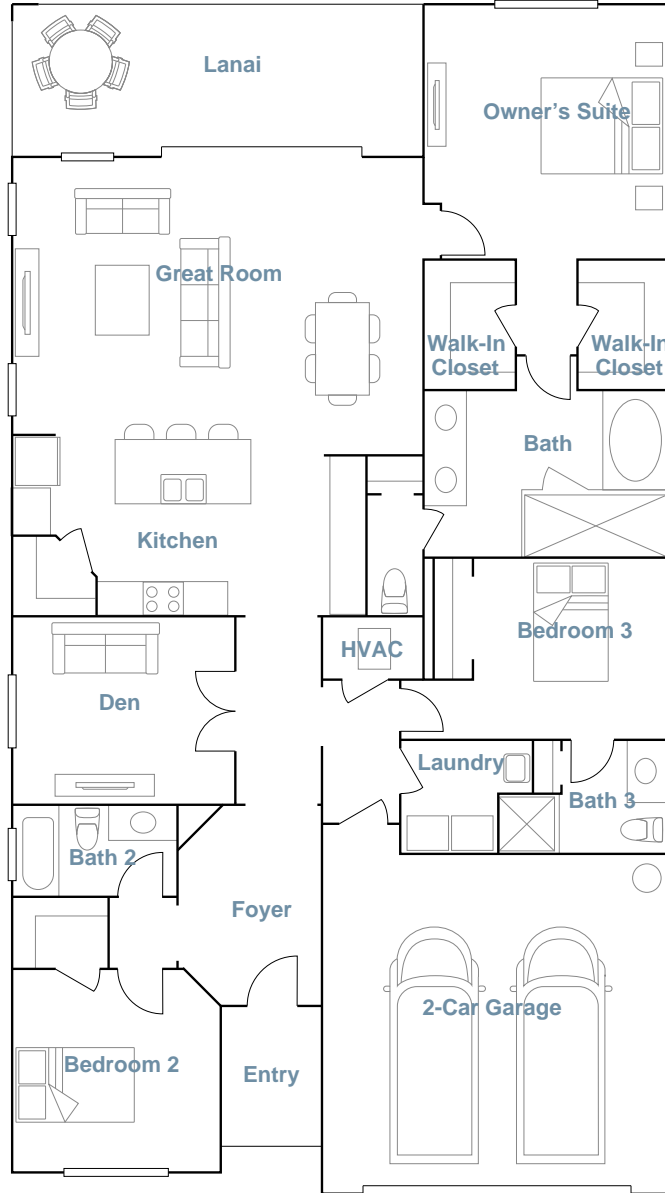

# MARSALA

SQUARE FOOTAGE: **2,201**

---

BEDROOMS: **3**

---

BATHROOMS: **3**

---

GARAGE: **1**

# FIRST FLOOR

# SECOND FLOOR

---