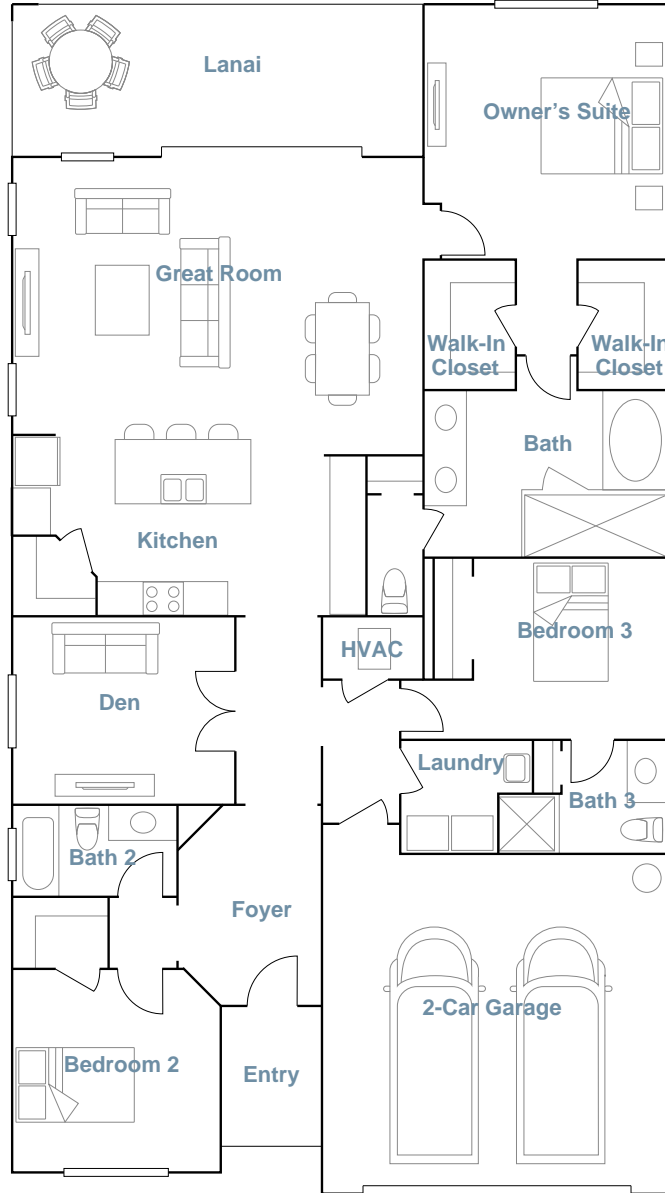

FIRST FLOOR