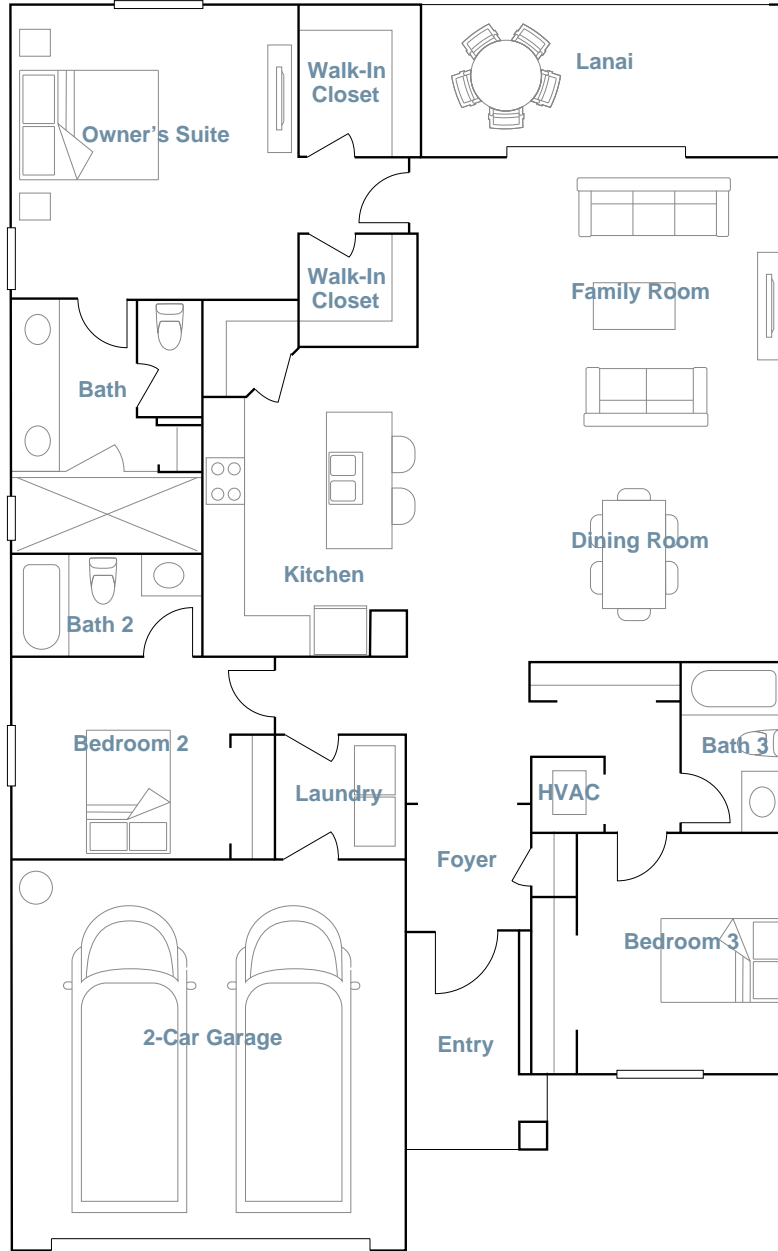

FIRST FLOOR