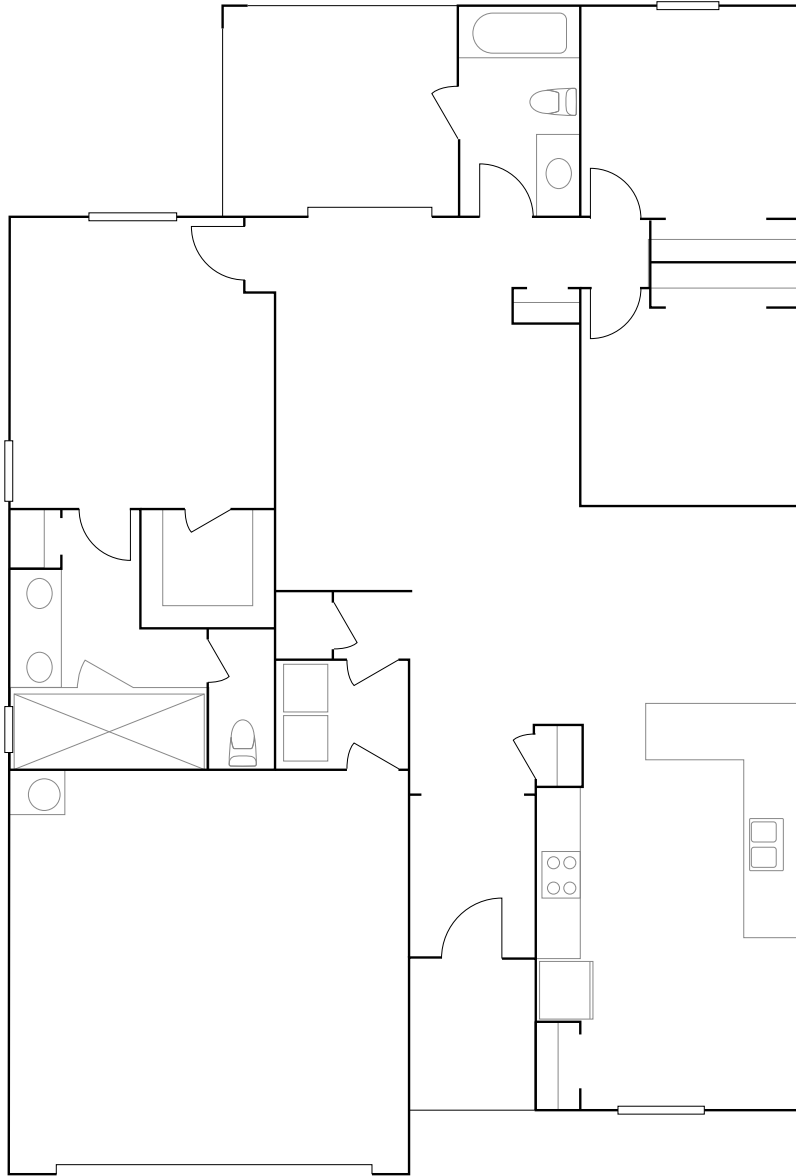

THE ISLES AT WEST PORT

CAPRI

SQUARE FOOTAGE: **1,677**

BEDROOMS: **3**

BATHROOMS: **2**

GARAGE: **2**

STORIES: **1**

PRICE FROM: **\$296,999**

Call Now: **(888) 214-1383**

Address: **1854 East Isle Road, Port Charlotte FL 33953**

FIRST FLOOR

SECOND FLOOR

3 FLOOR