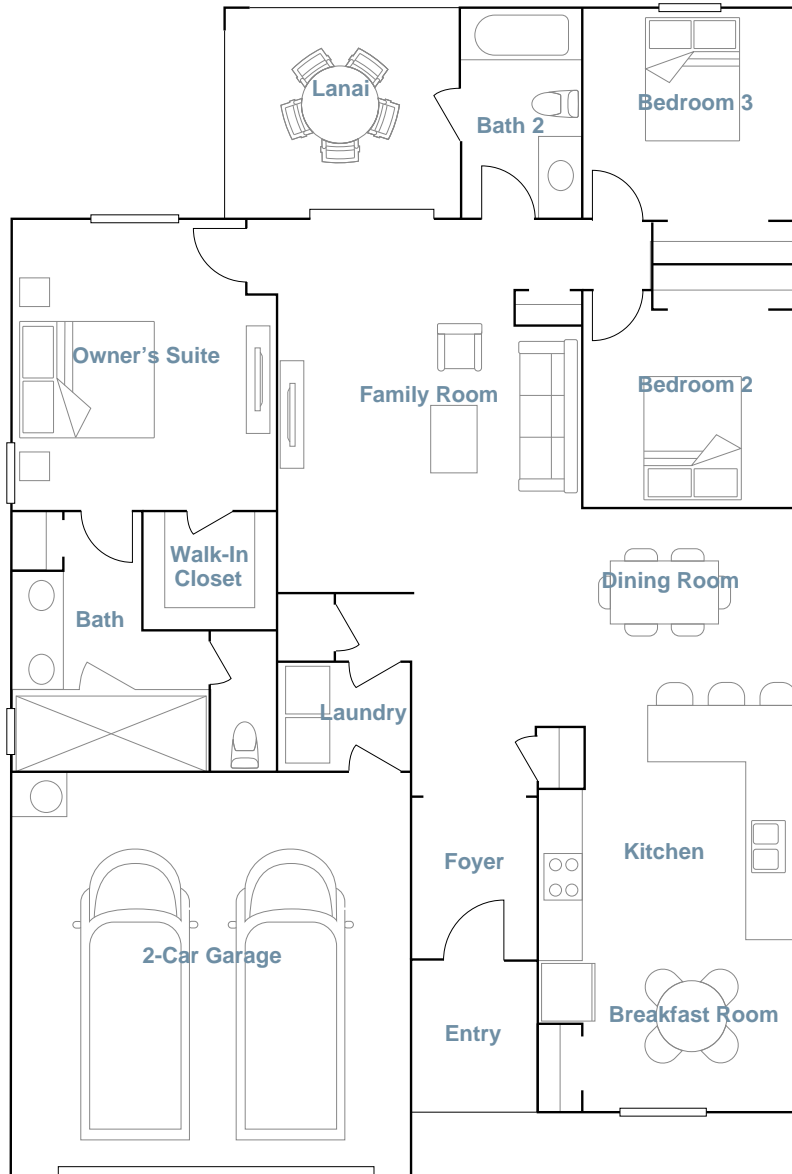

FIRST FLOOR