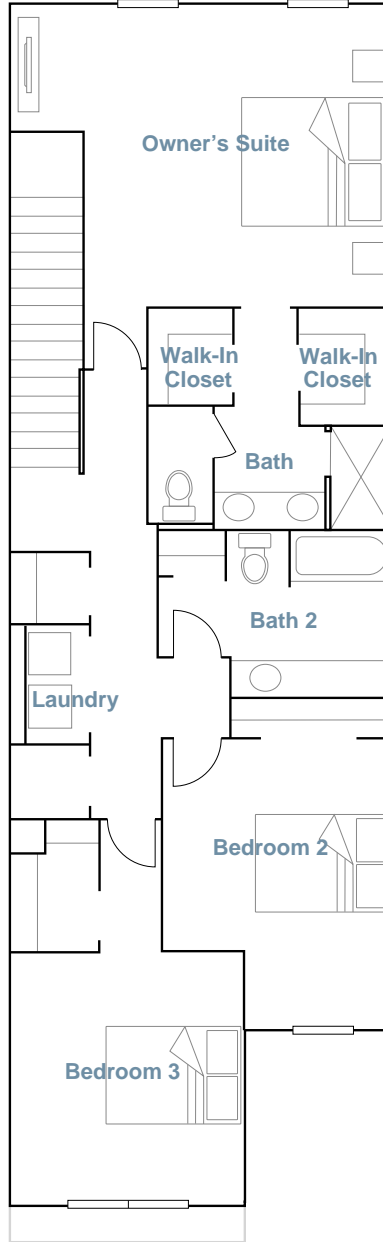

TIMBER CREEK: TOWNHOMES

BERKLY

SQUARE FOOTAGE: **1,879**

BEDROOMS: **3**

BATHROOMS: **2**

GARAGE: **1**

STORIES: **2**

PRICE FROM: **\$244,999**

Call Now: **866 -201-5166**

Address: **11581 Timber Creek Drive, Fort Myers FL 33913**

FIRST FLOOR

SECOND FLOOR

3 FLOOR

4 FLOOR