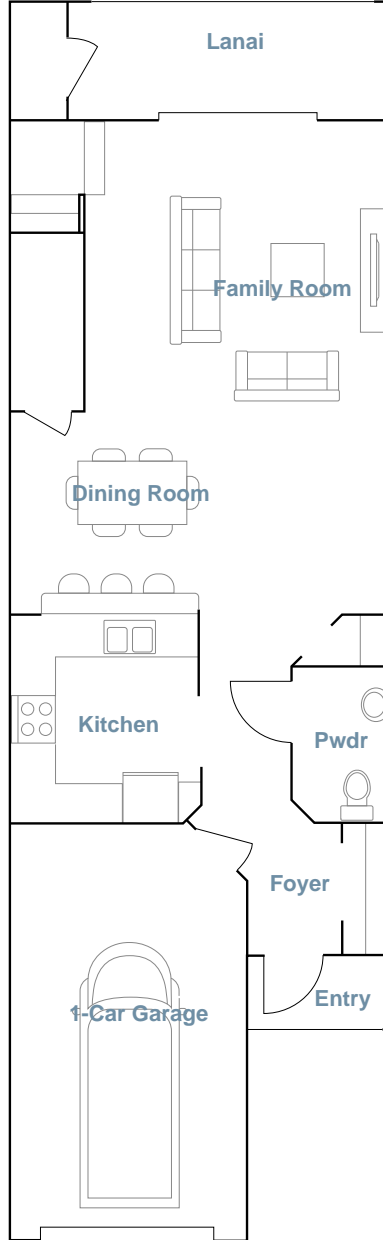

FIRST FLOOR