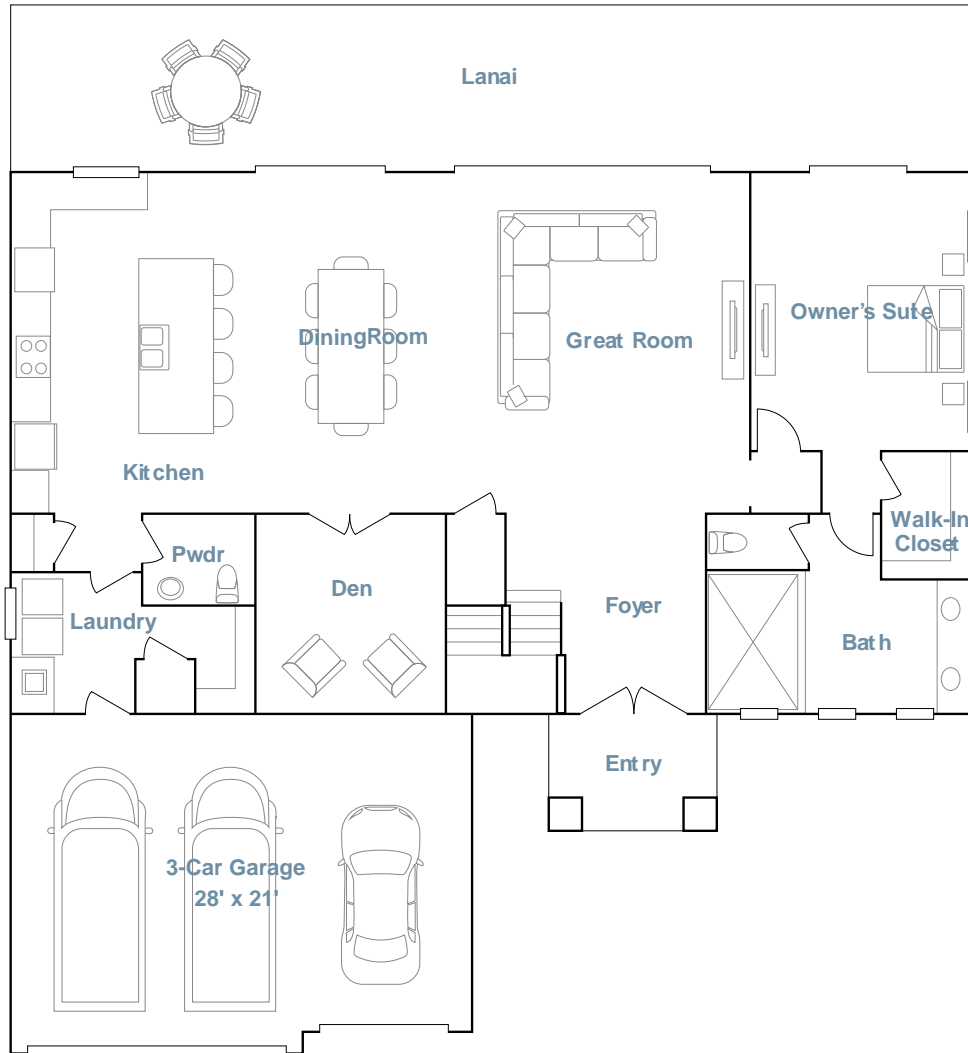

FIRST FLOOR