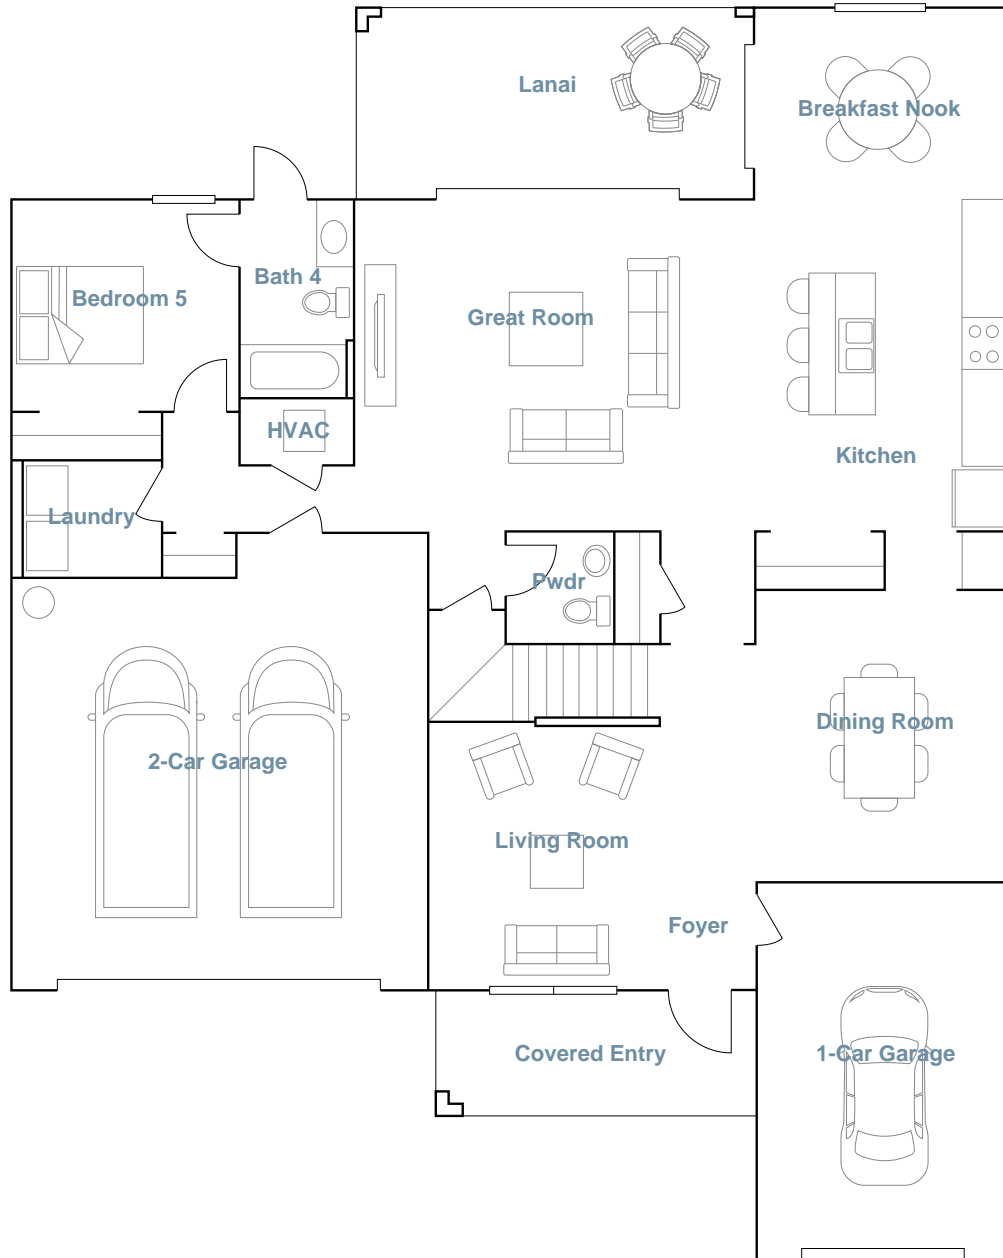

FIRST FLOOR