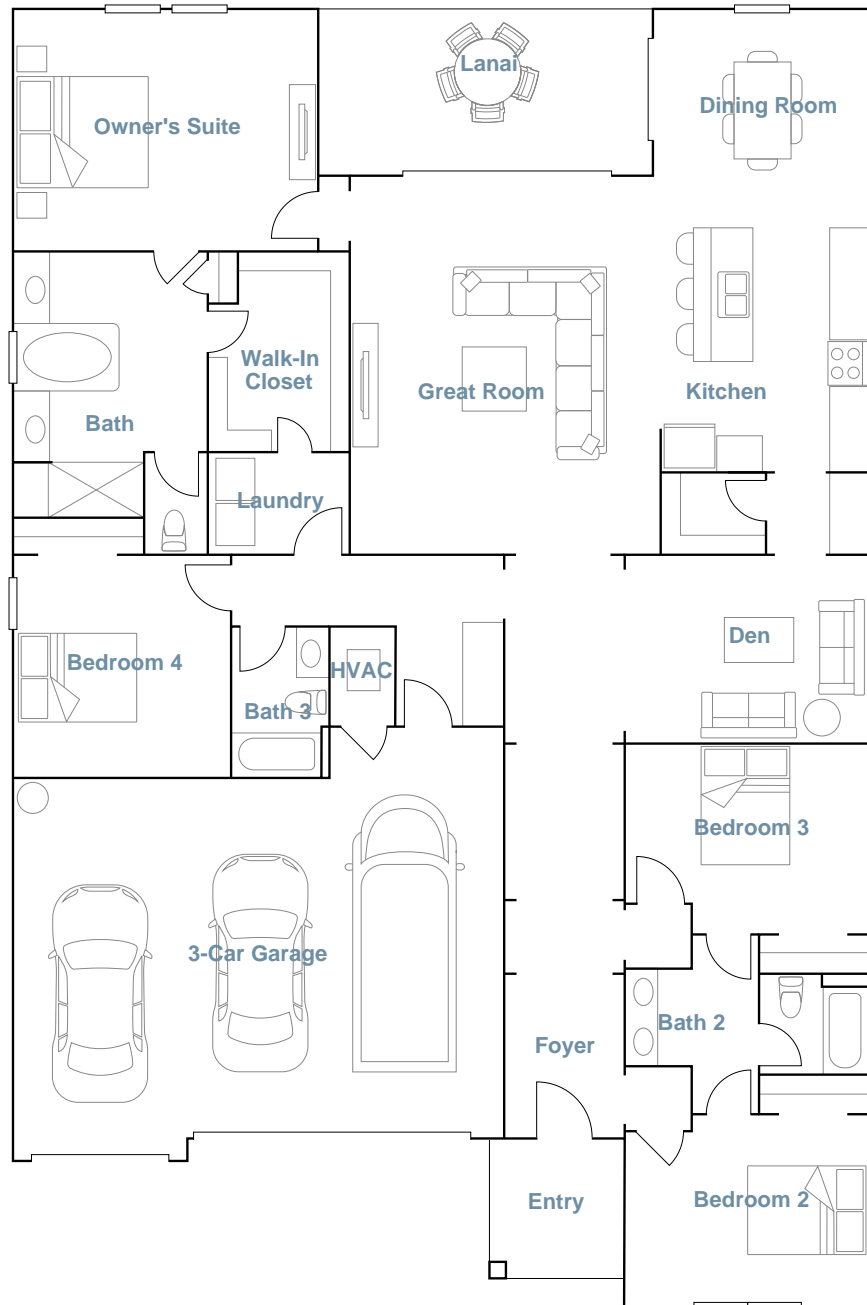

FIRST FLOOR