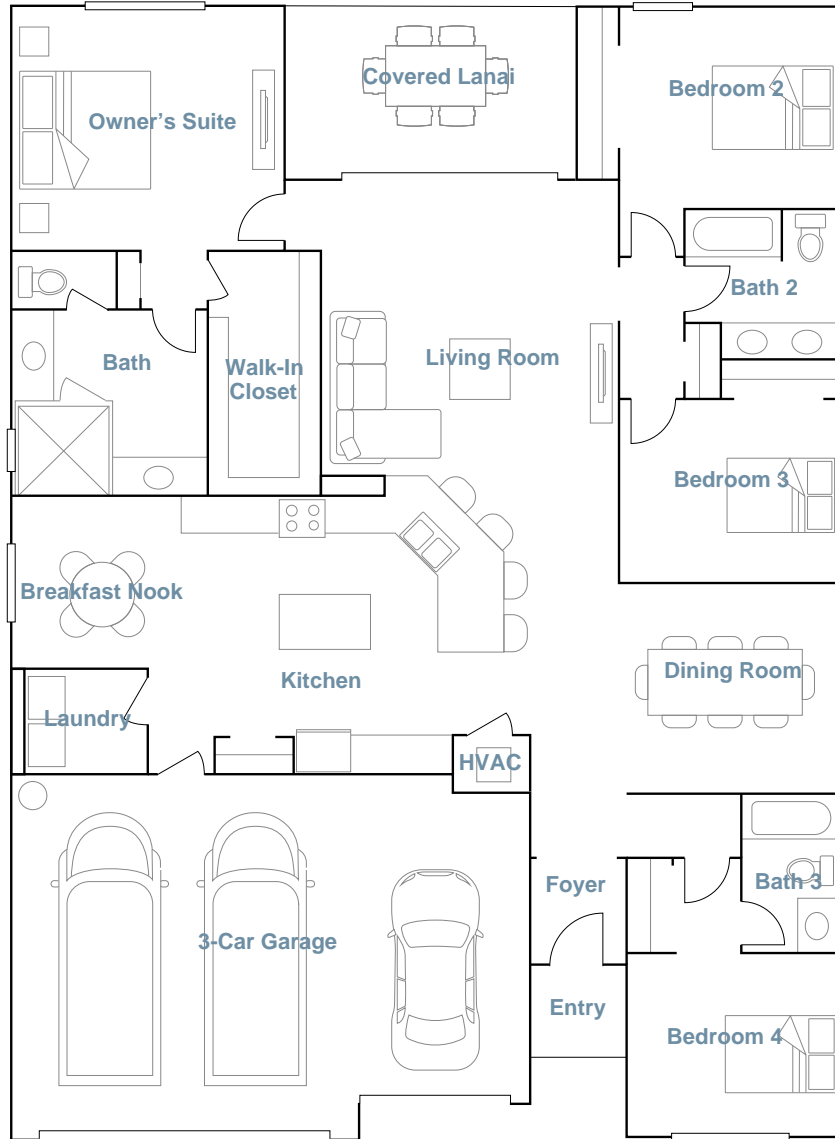

FIRST FLOOR