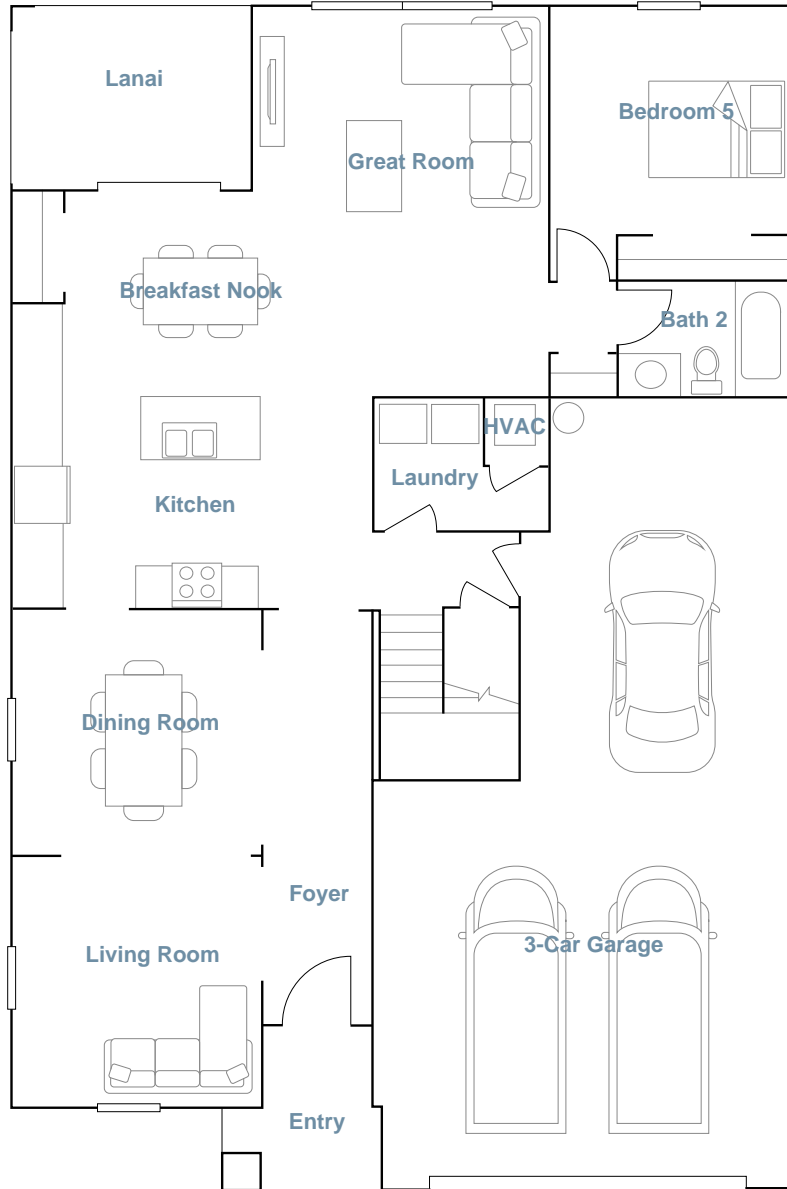

FIRST FLOOR