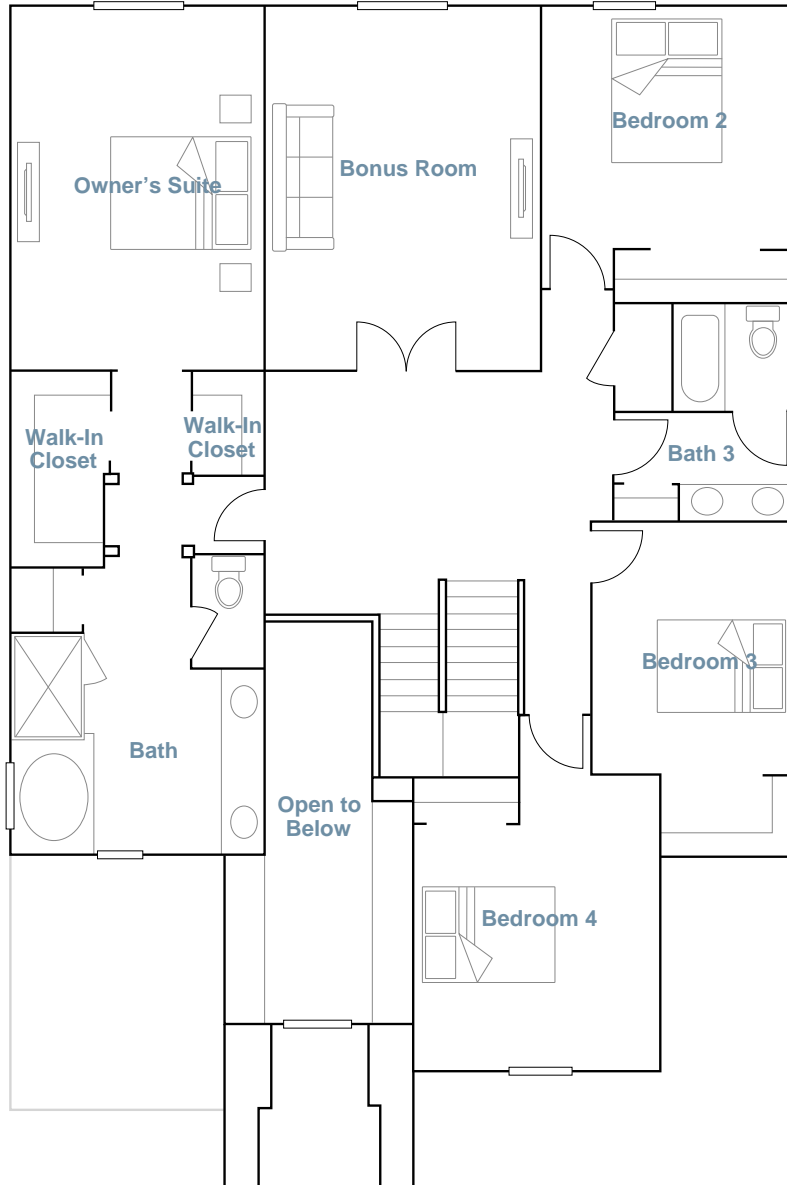

SECOND FLOOR