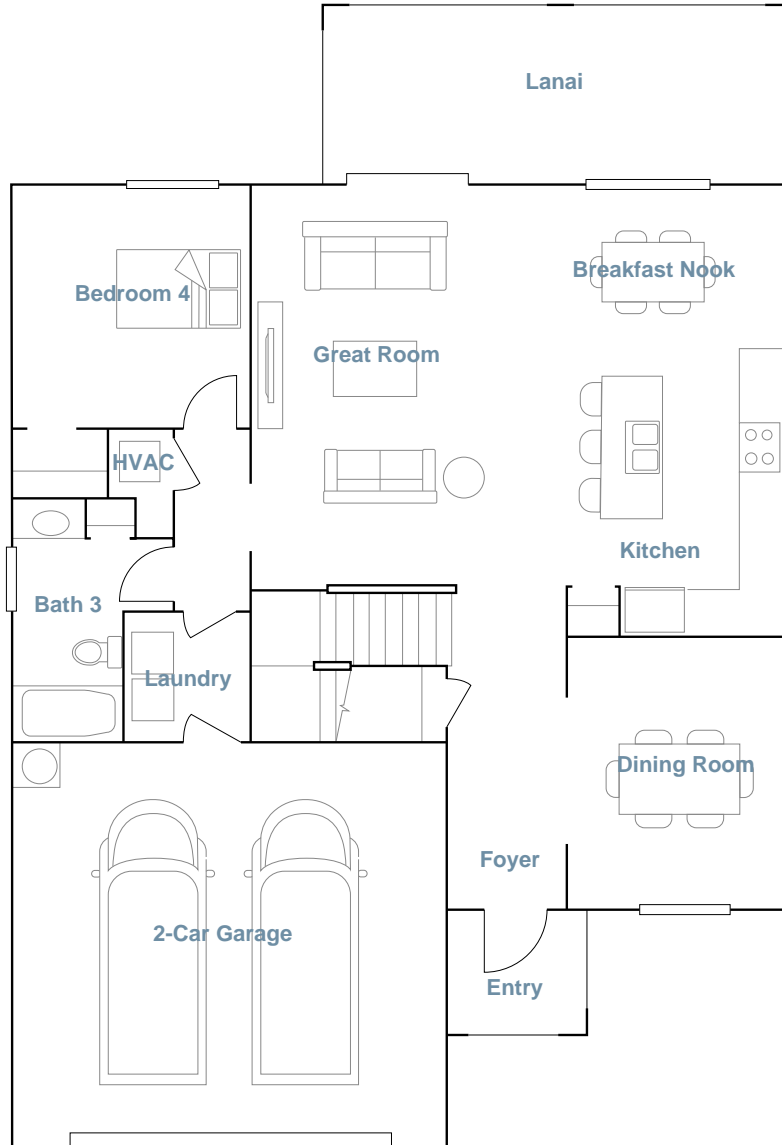

FIRST FLOOR