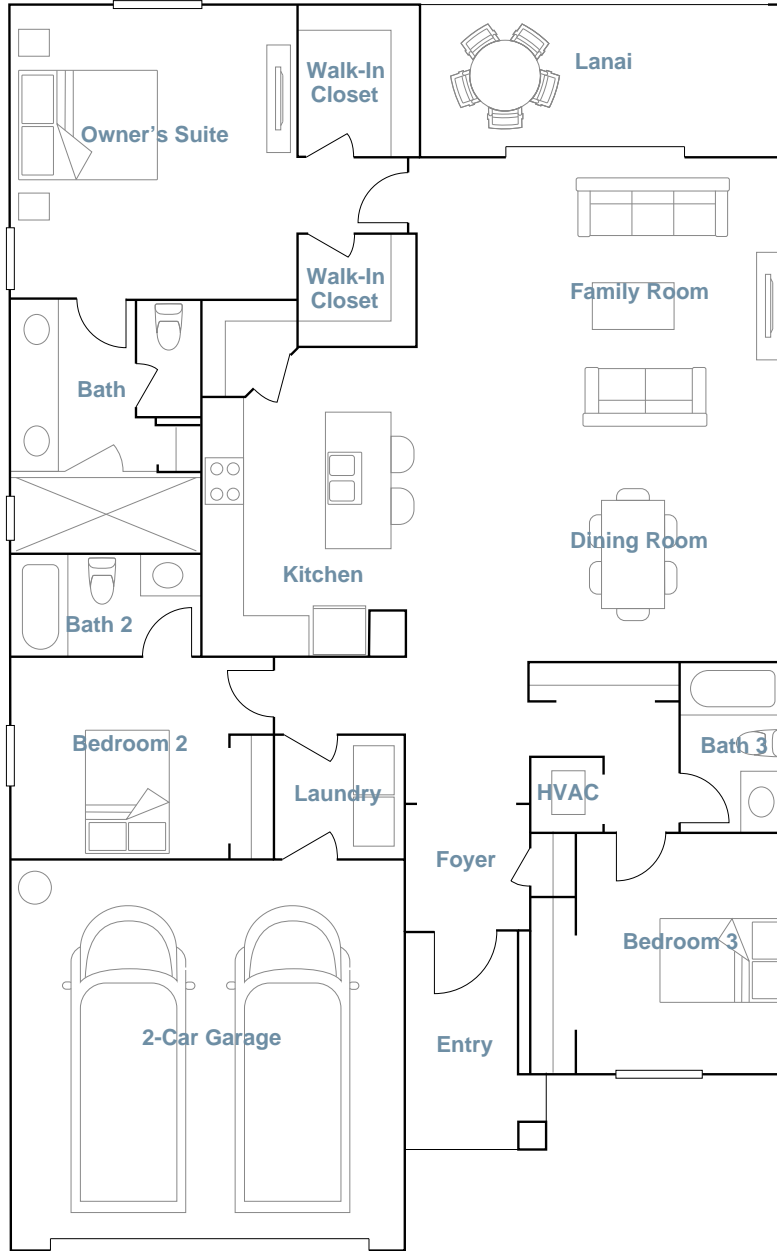

FIRST FLOOR