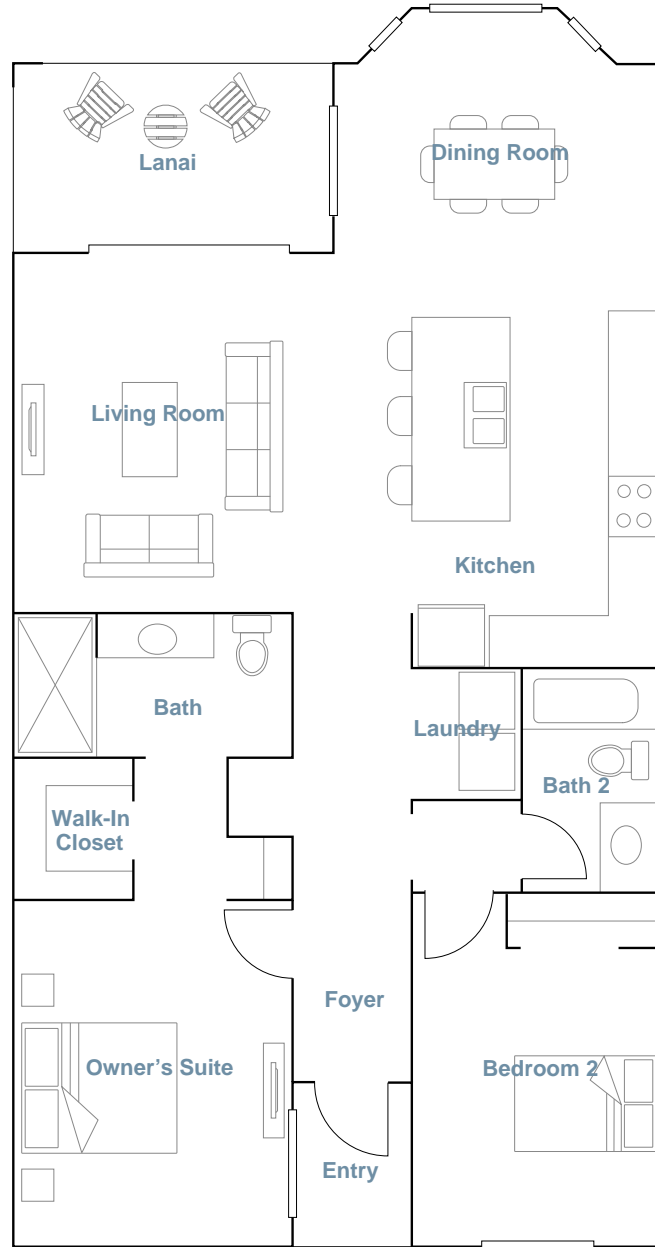

FIRST FLOOR