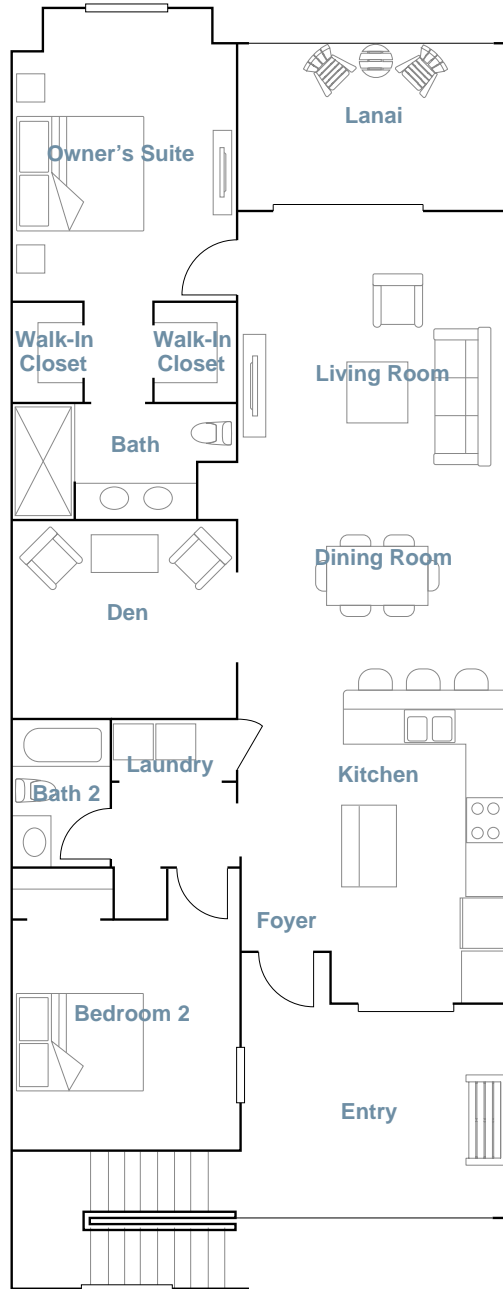

## BROMELIA II

SQUARE FOOTAGE: **1,355**

---

BEDROOMS: **2**

---

BATHROOMS: **2**

---

GARAGE: **1**

# FIRST FLOOR

---

# SECOND FLOOR

---

# 4 FLOOR

---