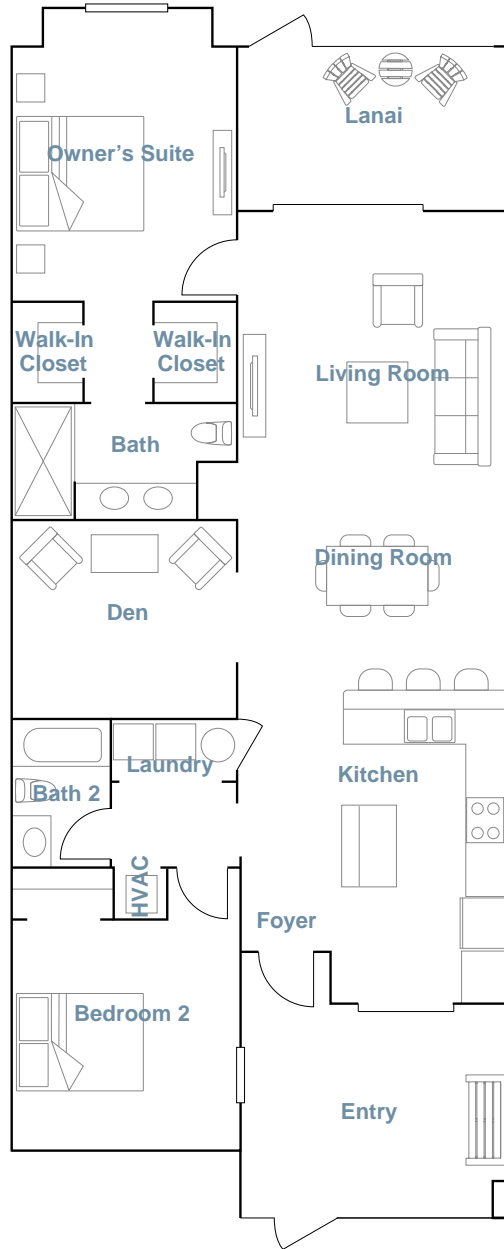

## BROMELIA II

SQUARE FOOTAGE: **1,355**

---

BEDROOMS: **2**

---

BATHROOMS: **2**

---

GARAGE: **1**

# FIRST FLOOR

---

# 3 FLOOR

---

# 4 FLOOR

---