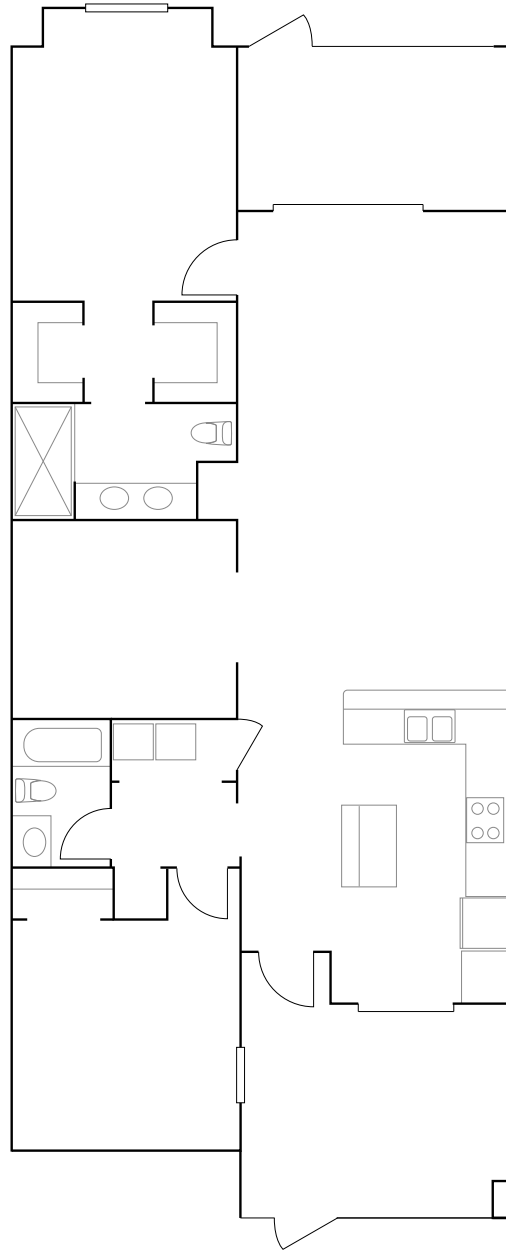

## BROMELIA II

SQUARE FOOTAGE: **1,355**

---

BEDROOMS: **2**

---

BATHROOMS: **2**

---

GARAGE: **1**

# FIRST FLOOR

---

# SECOND FLOOR

---

# 3 FLOOR

---