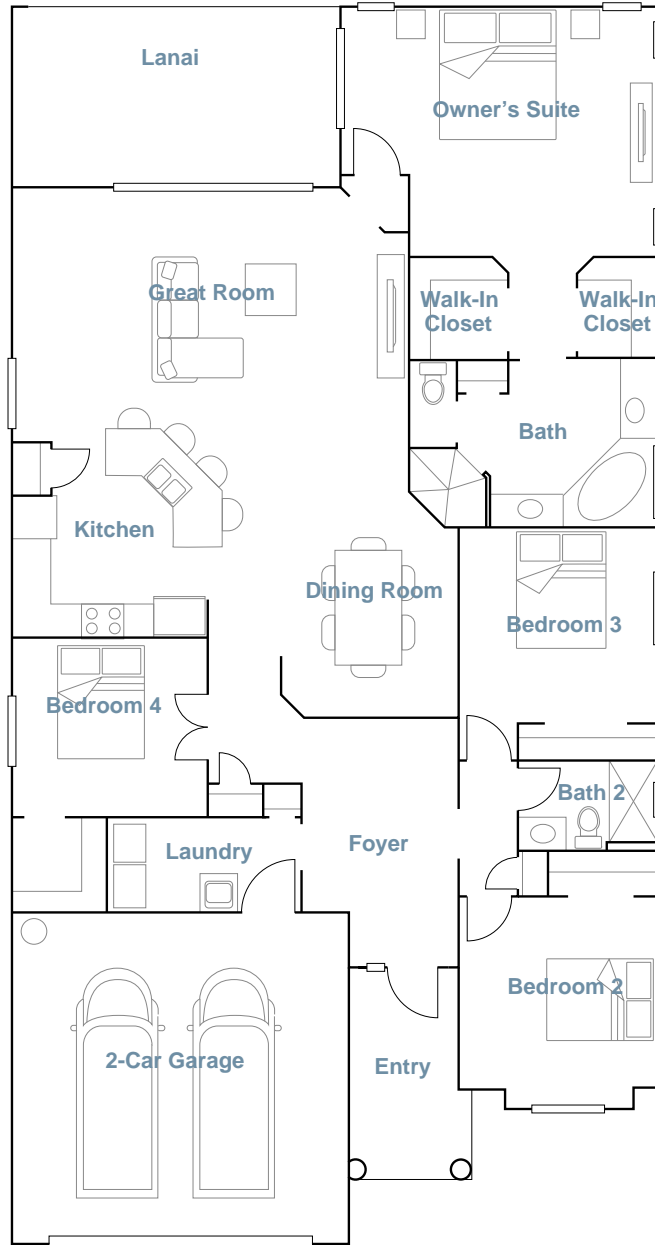

FIRST FLOOR